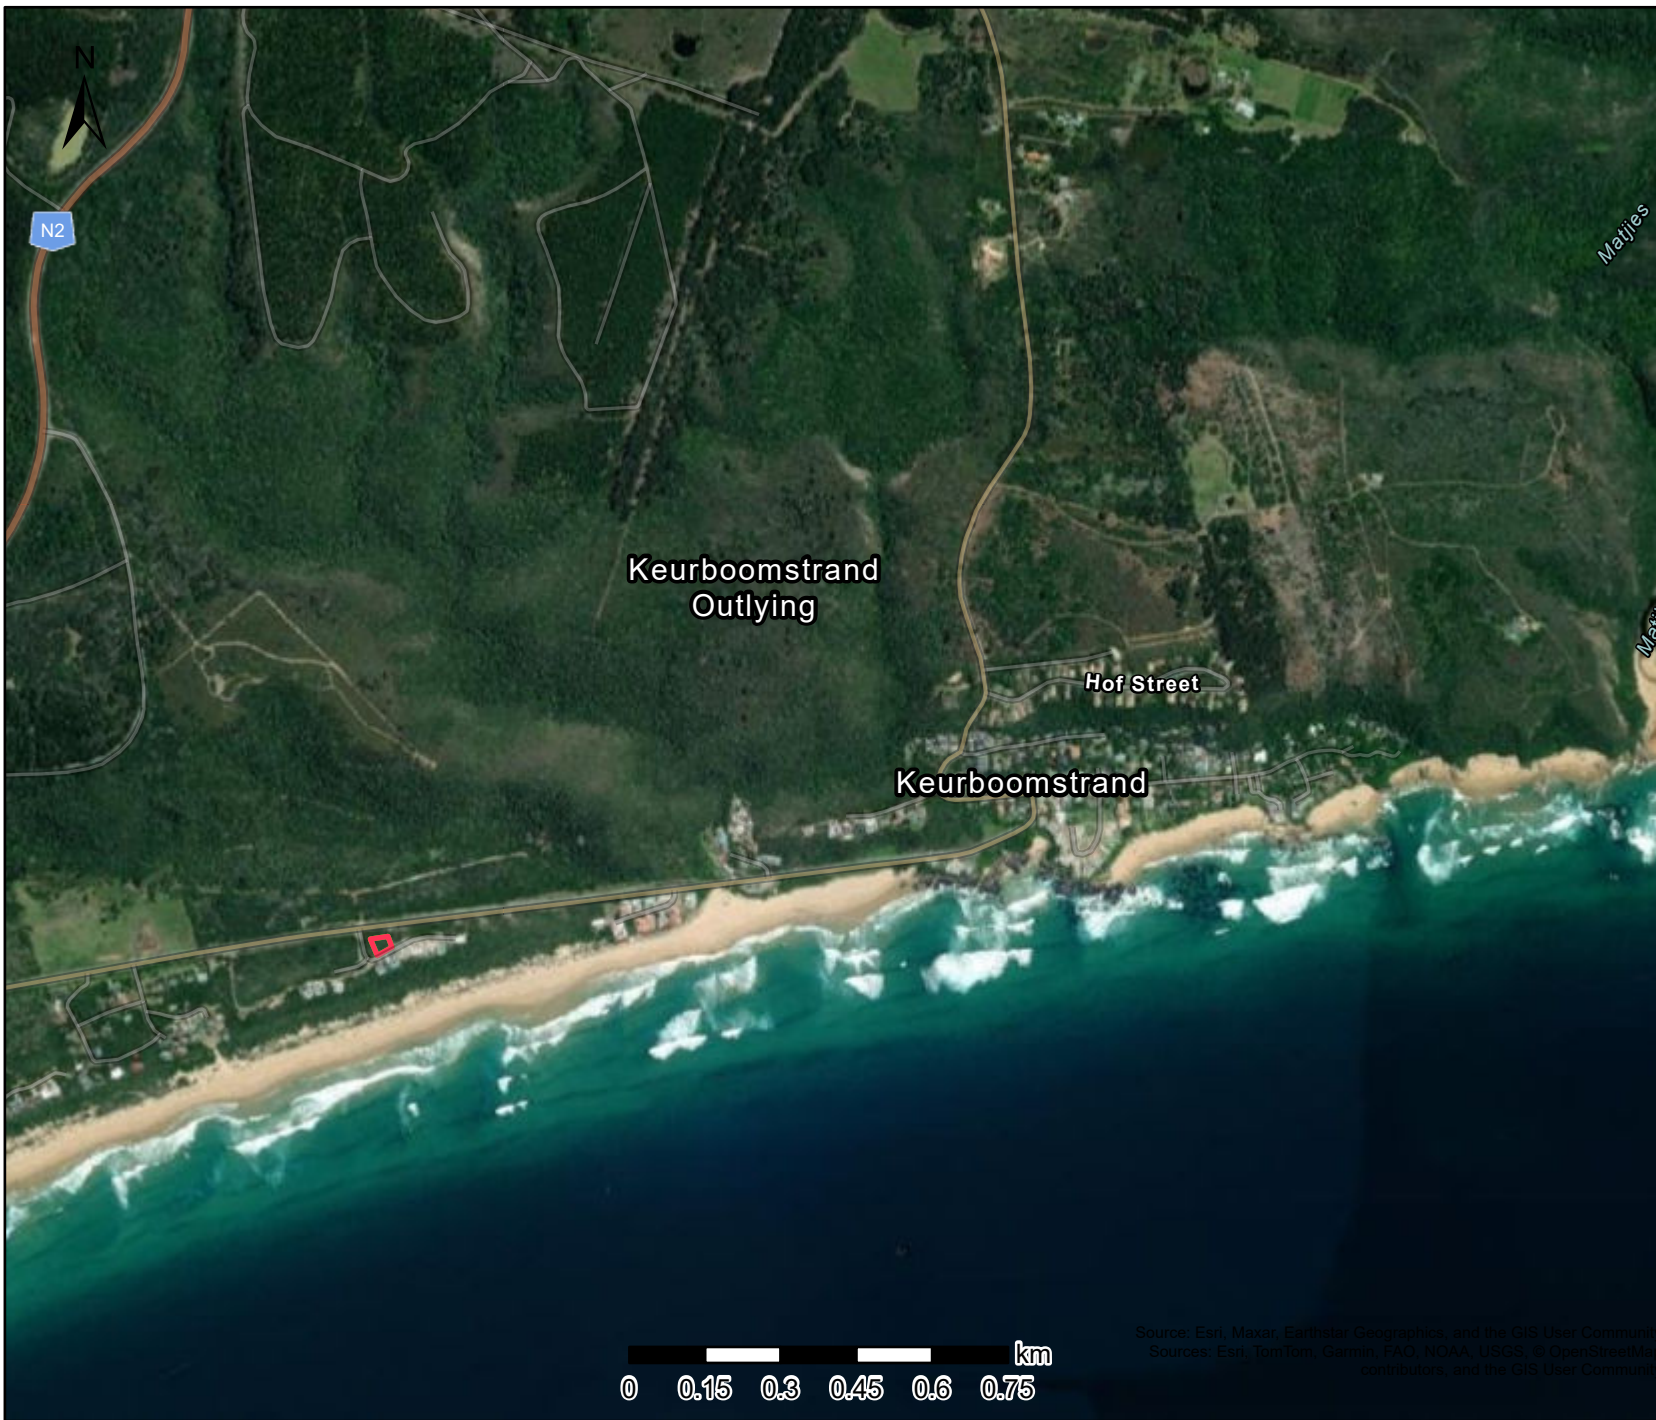

BIT866 Locality Map in relation to Keurboomstrand

Legend

Map Center: Lon: 23°27'7.1"E
Lat: 34°0'6.3"S

Scale: 1:18,056

Date created: 2024/11/07

Source: Esri, Maxar, Earthstar Geographics, and the GIS User Community
Sources: Esri, TomTom, Garmin, FAO, NOAA, USGS, © OpenStreetMap contributors, and the GIS User Community