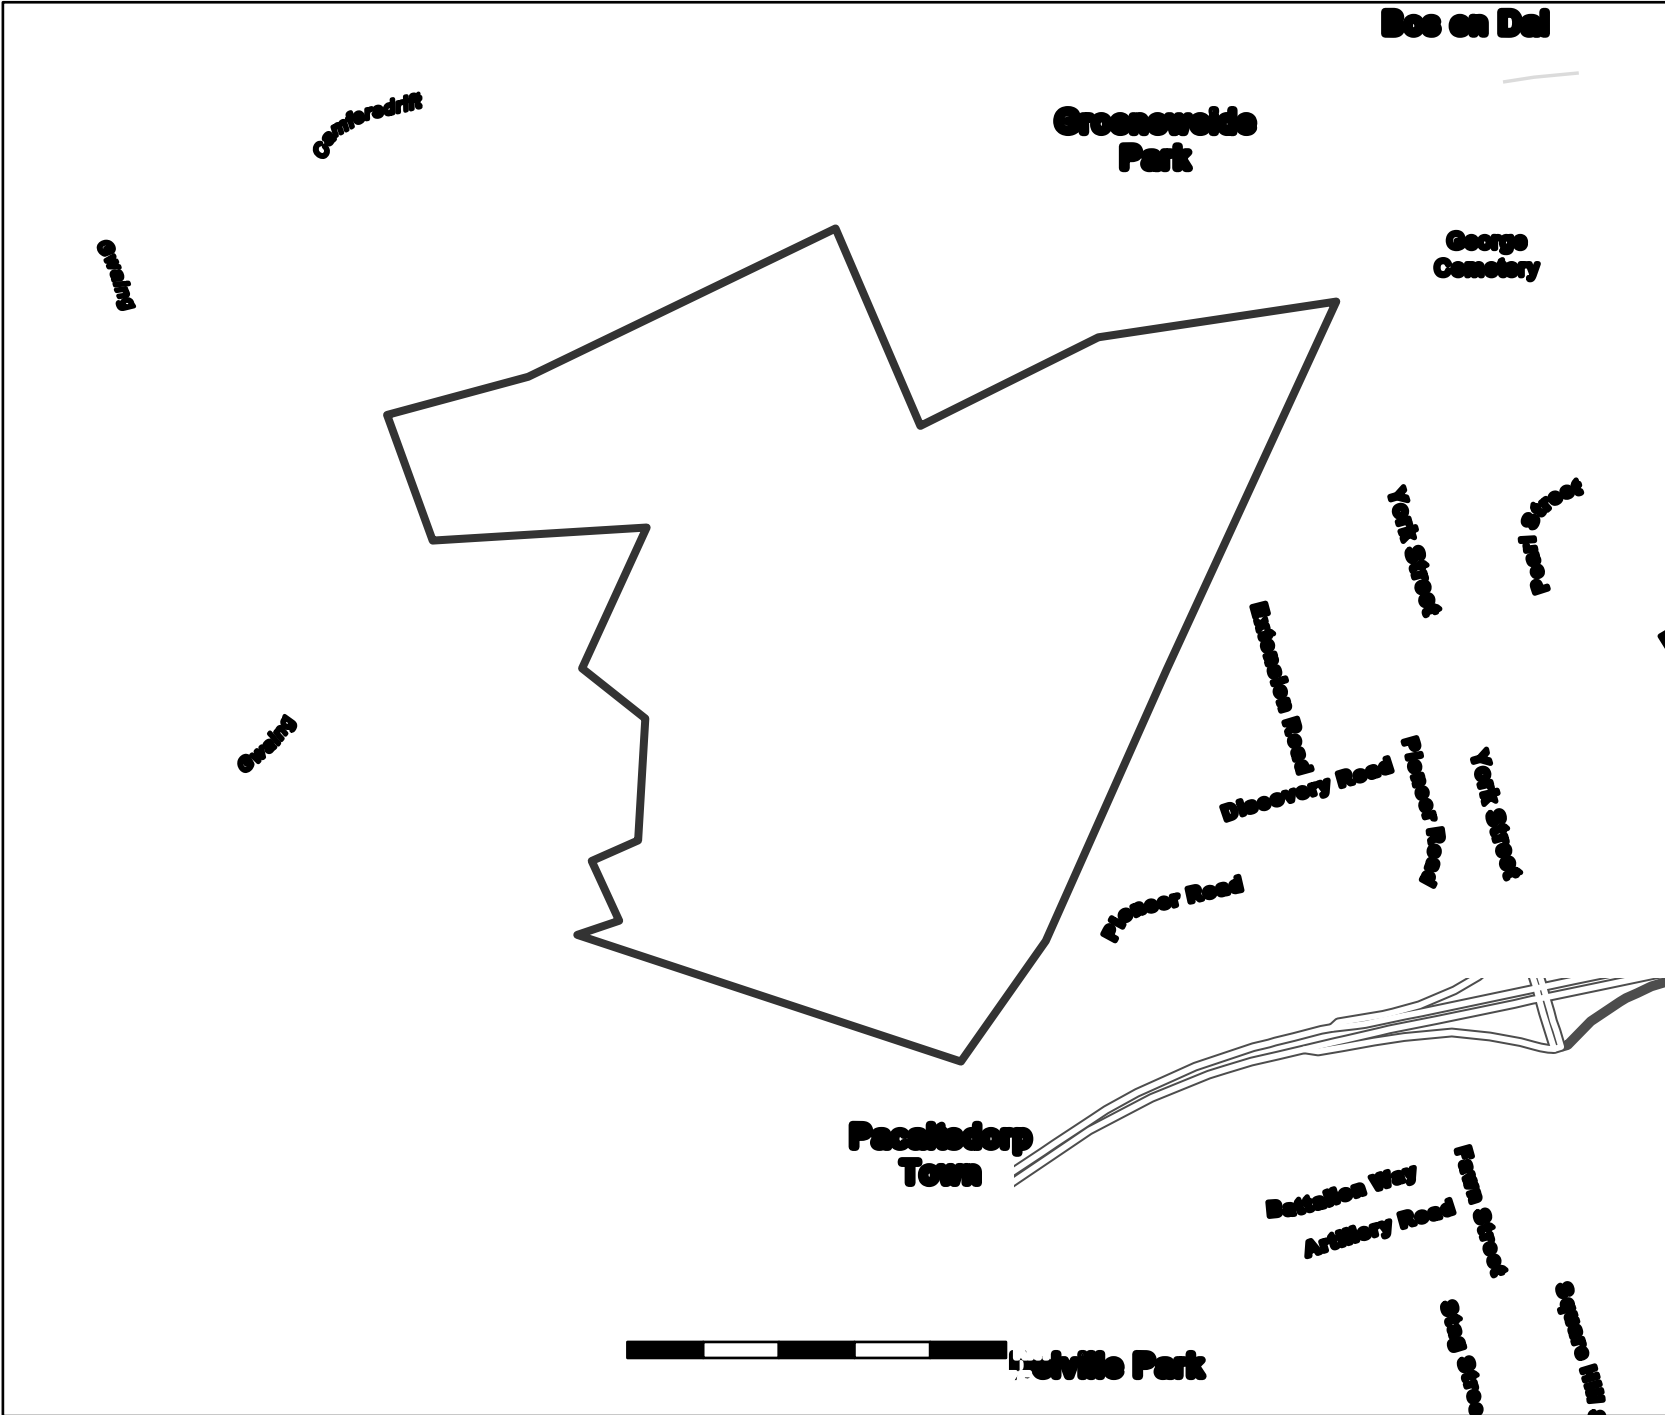

CBA and ESA Map

Legend

- BSP CBA**
- CBA: Terrestrial
 - CBA: River
 - CBA: Wetland

Map Center: Lon: 22°25'48.8"E
Lat: 33°59'35.7"S

Scale: 1:18,056

Date created: 2024/13/09

Source: Esri, Maxar, Earthstar Geographics, and the GIS User Community
Sources: Esri, TomTom, Garmin, FAO, NOAA, USGS, © OpenStreetMap contributors, and the GIS User Community

Centredrift

Greenwilde Park

Bos on Dal

George Cemetery

Svane

Svane

York Street

Front Street

Discovery Road

Discovery Road

Pioneer Road

York Street

Pioneer Road

Pacalodorp Town

Battalion Way

Artillery Road

Hill Street

Hill Street

Hill Street

Melville Park