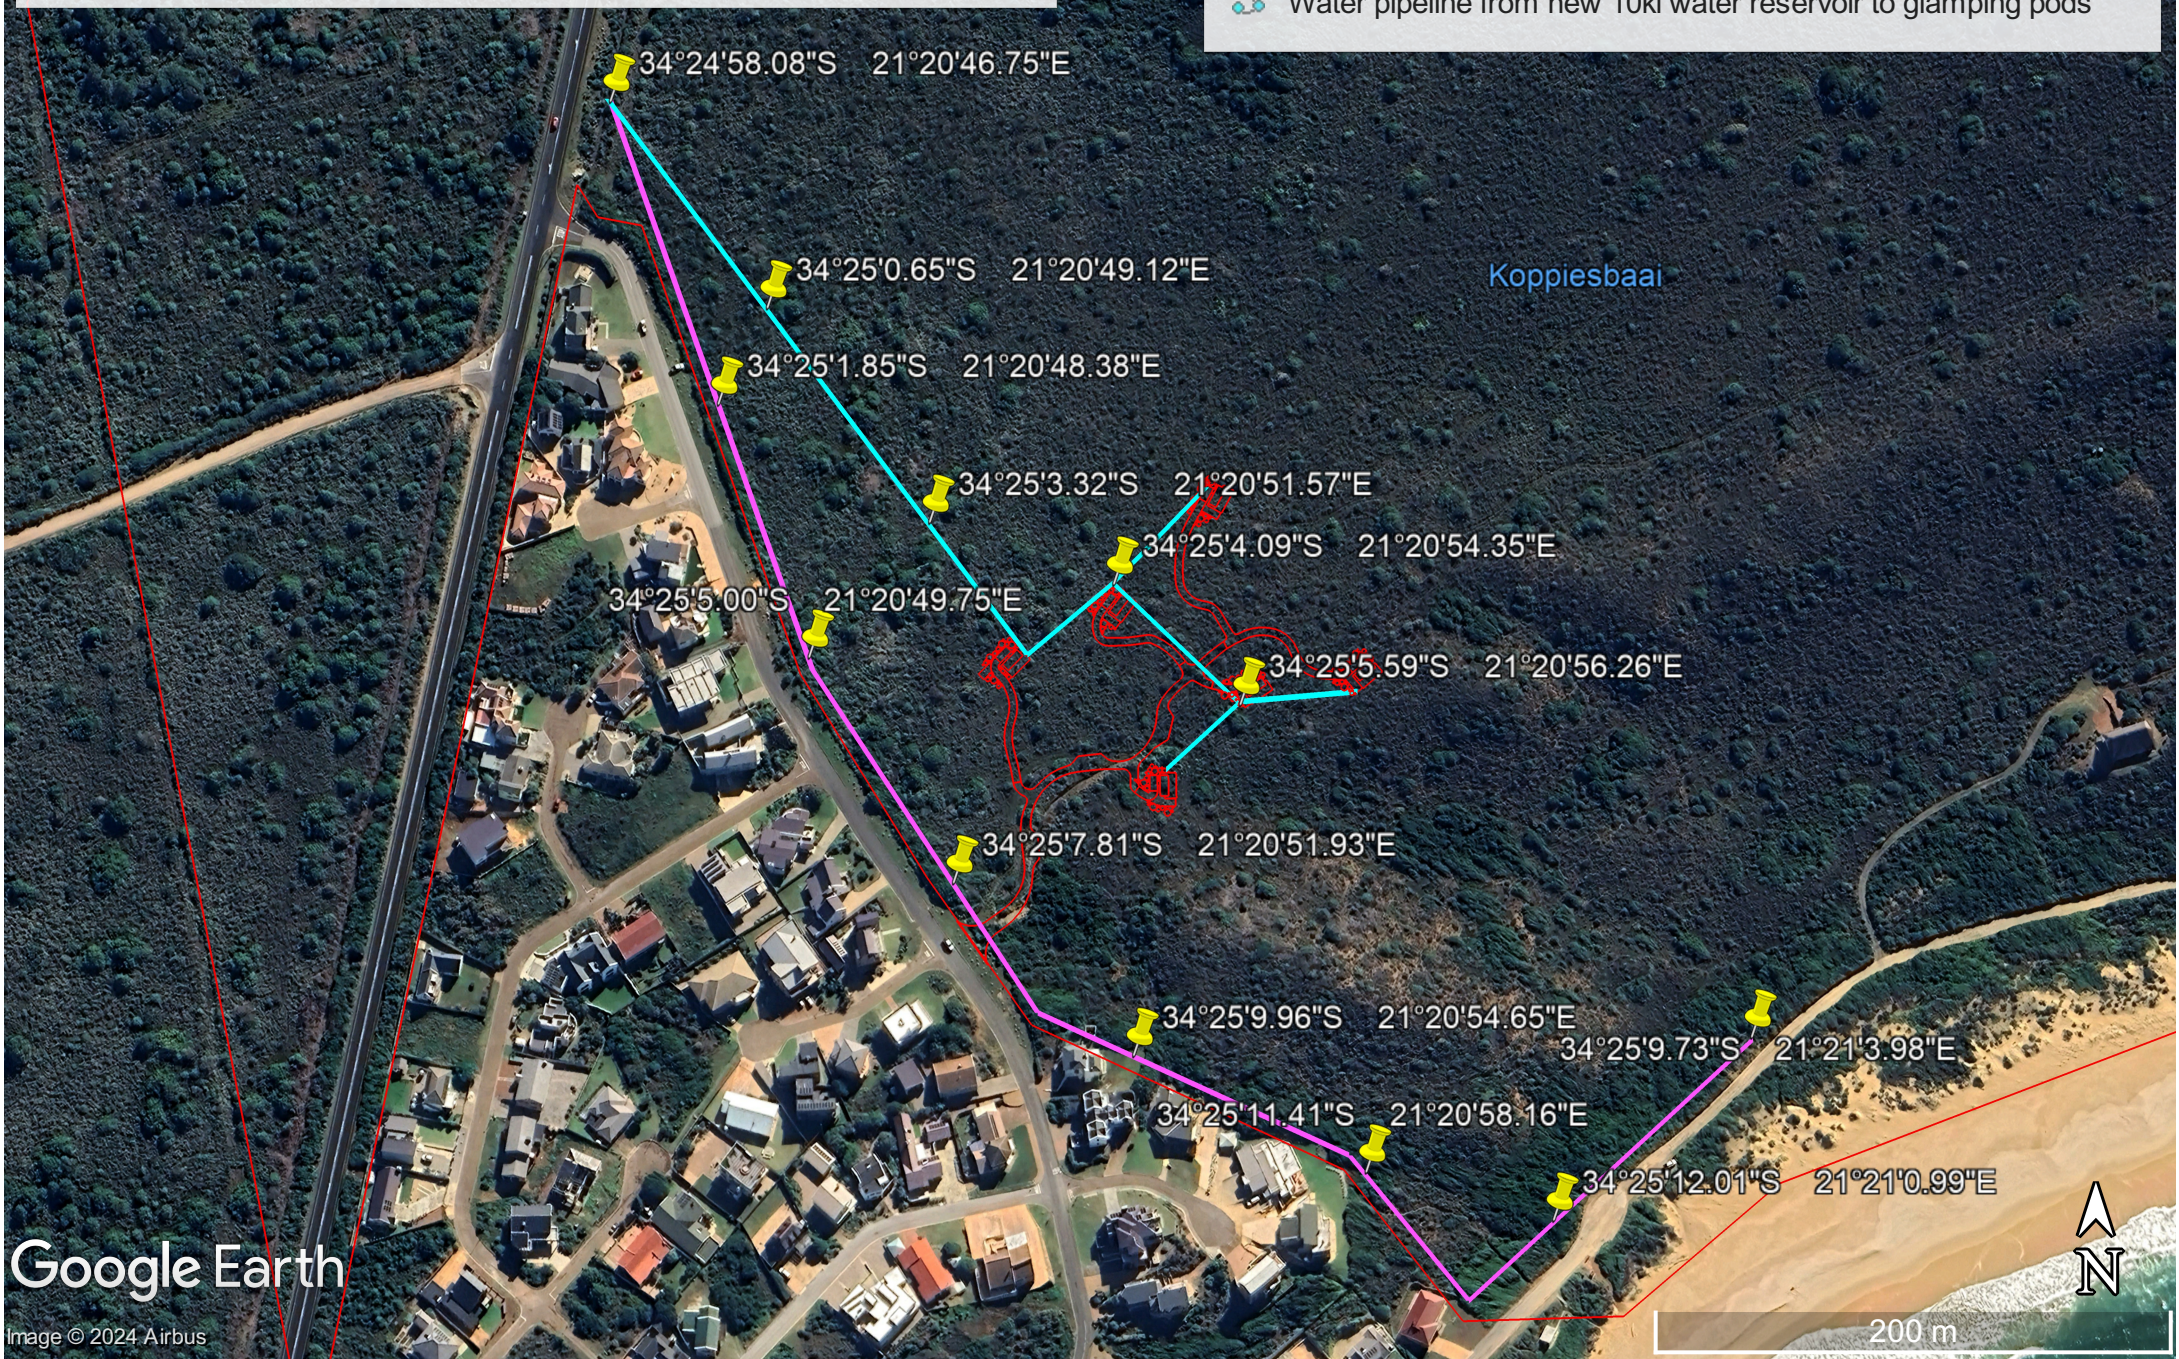

Map with GPS co-ordinates

Map indicating the co-ordinates for every 100m along the water pipeline route

Legend

-  Water Pipeline from existing borehole to new 10kl water reservoir
-  Water pipeline from new 10kl water reservoir to glamping pods

Google Earth

Image © 2024 Airbus

200 m