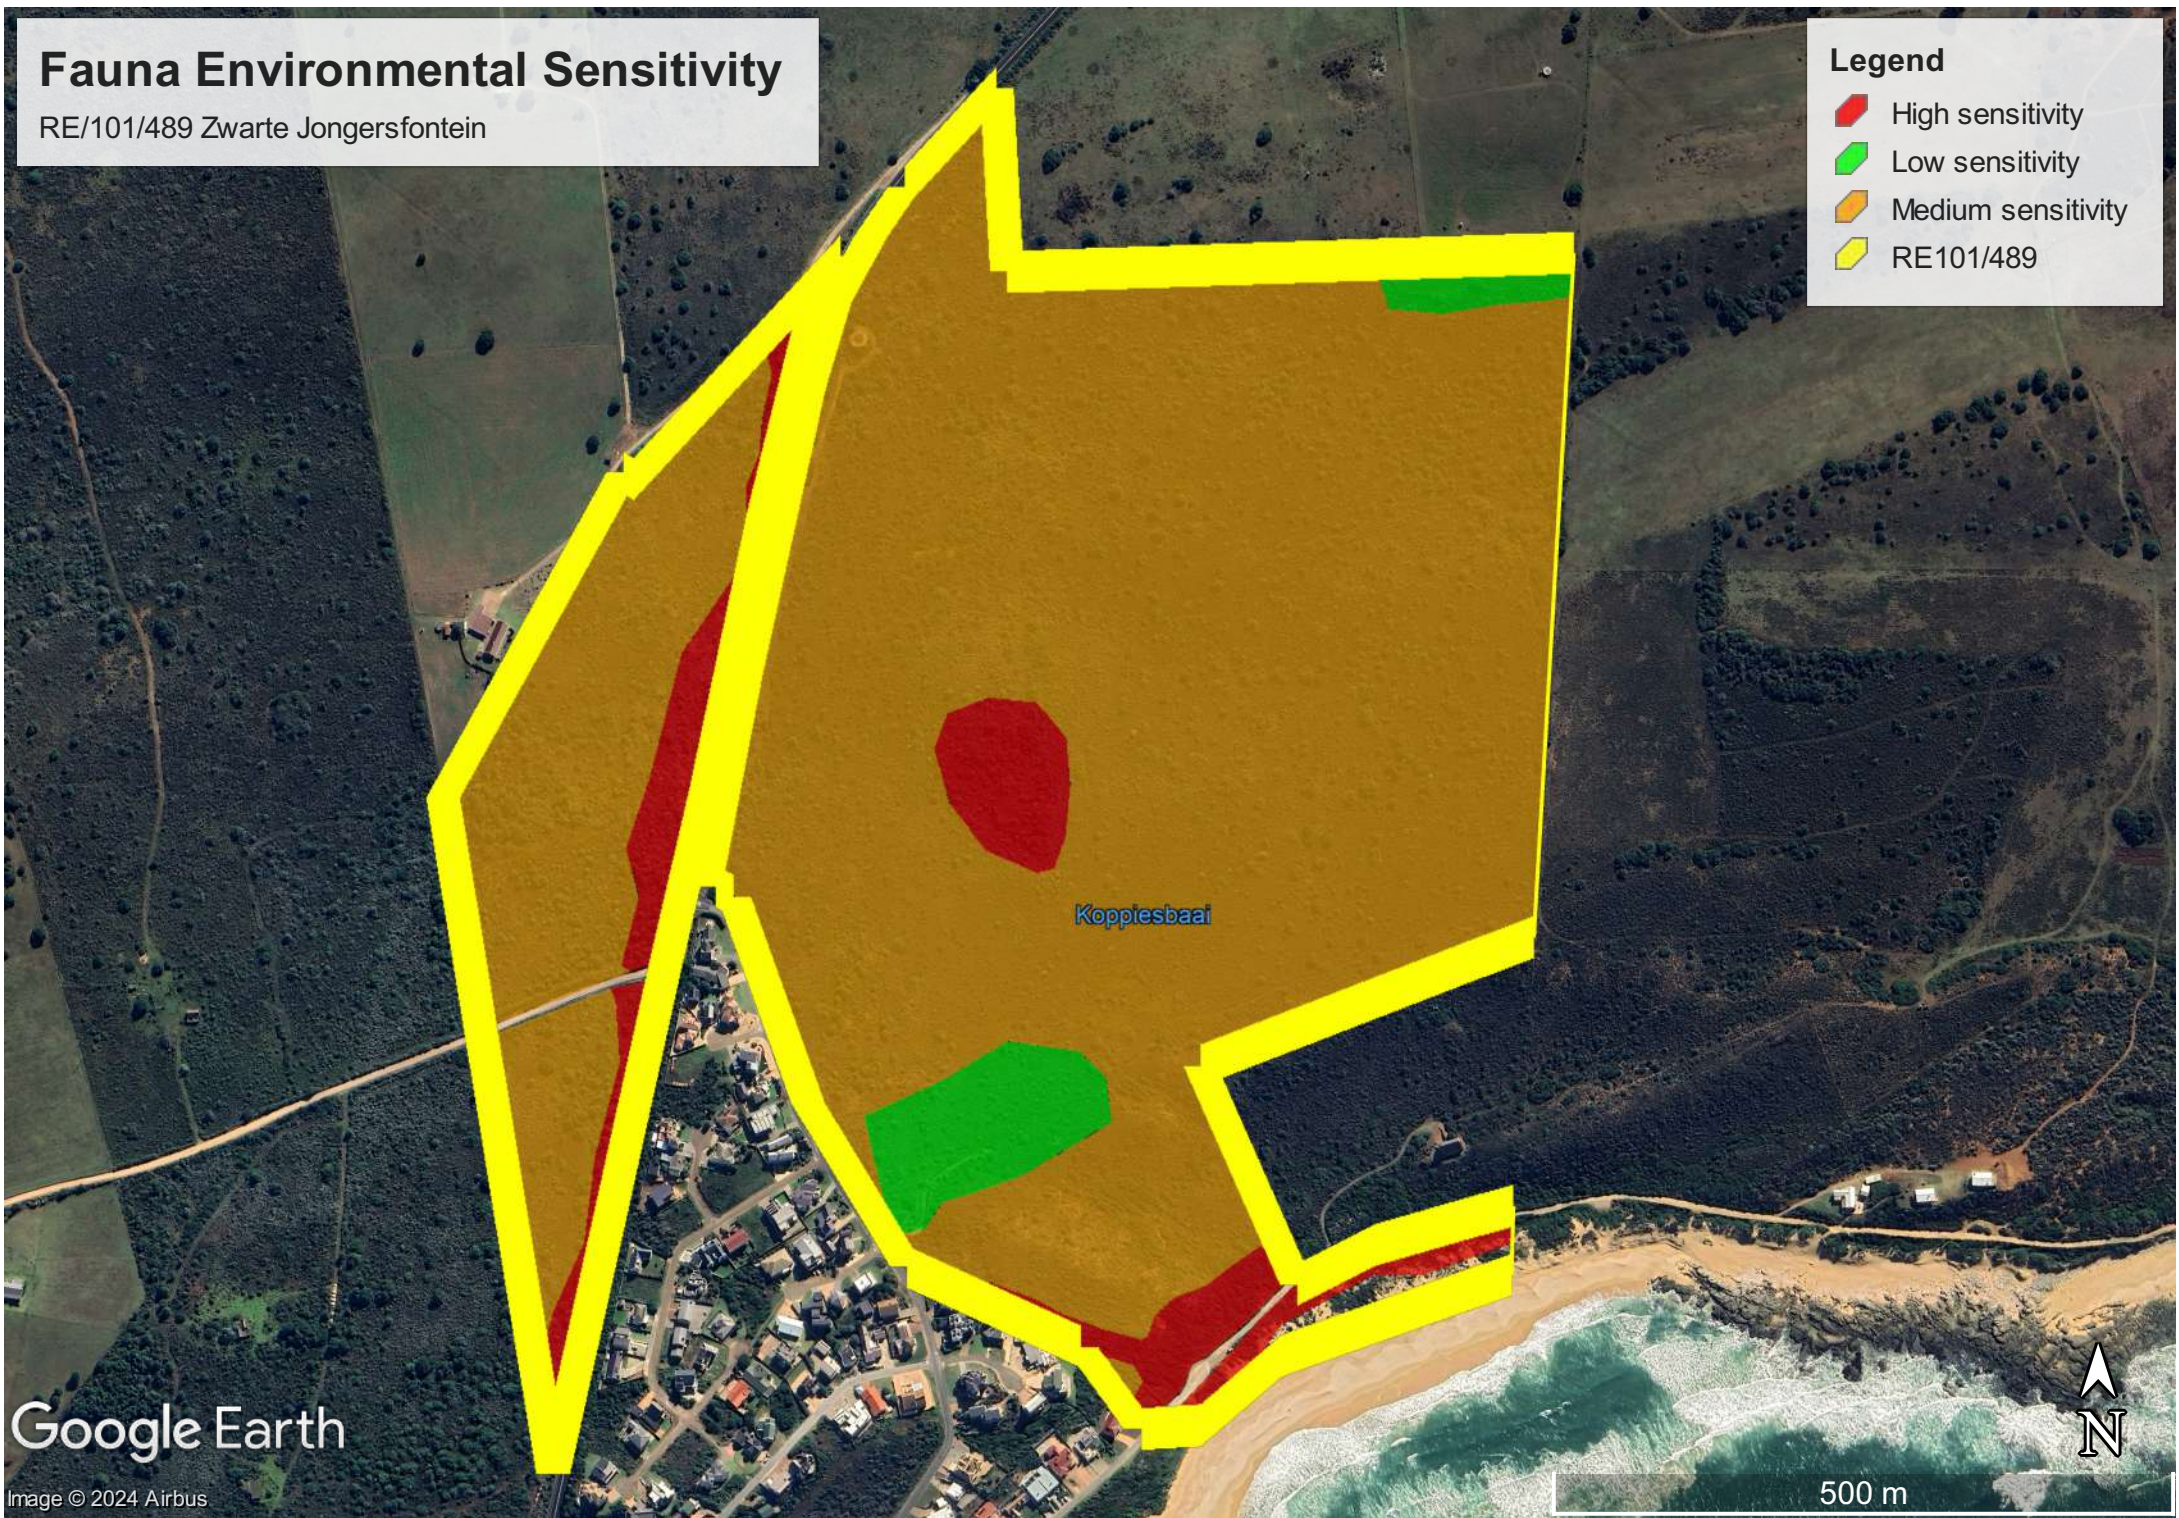

Site-Specific Vegetation Map with SDP Overlay

Source: Confluent Environmental

Legend

- Beach sand
- Buildings & lawn
- Hartenbos dune thicket (Milkwood in fynbos matrix)
- Hartenbos Dune Thicket dominated by SCC
- Milkwood dune thicket
- Sparse dune vegetation

Google Earth

Image © 2024 Airbus

200 m

AQUATIC DRAINAGE LINES MAPPED BY THE AQUATIC SPECIALIST

(SOURCE: CONFLUENT ENVIRONMENTAL)

Fauna Environmental Sensitivity

RE/101/489 Zwarte Jongersfontein

Legend

- High sensitivity
- Low sensitivity
- Medium sensitivity
- RE101/489

Google Earth

Image © 2024 Airbus

500 m