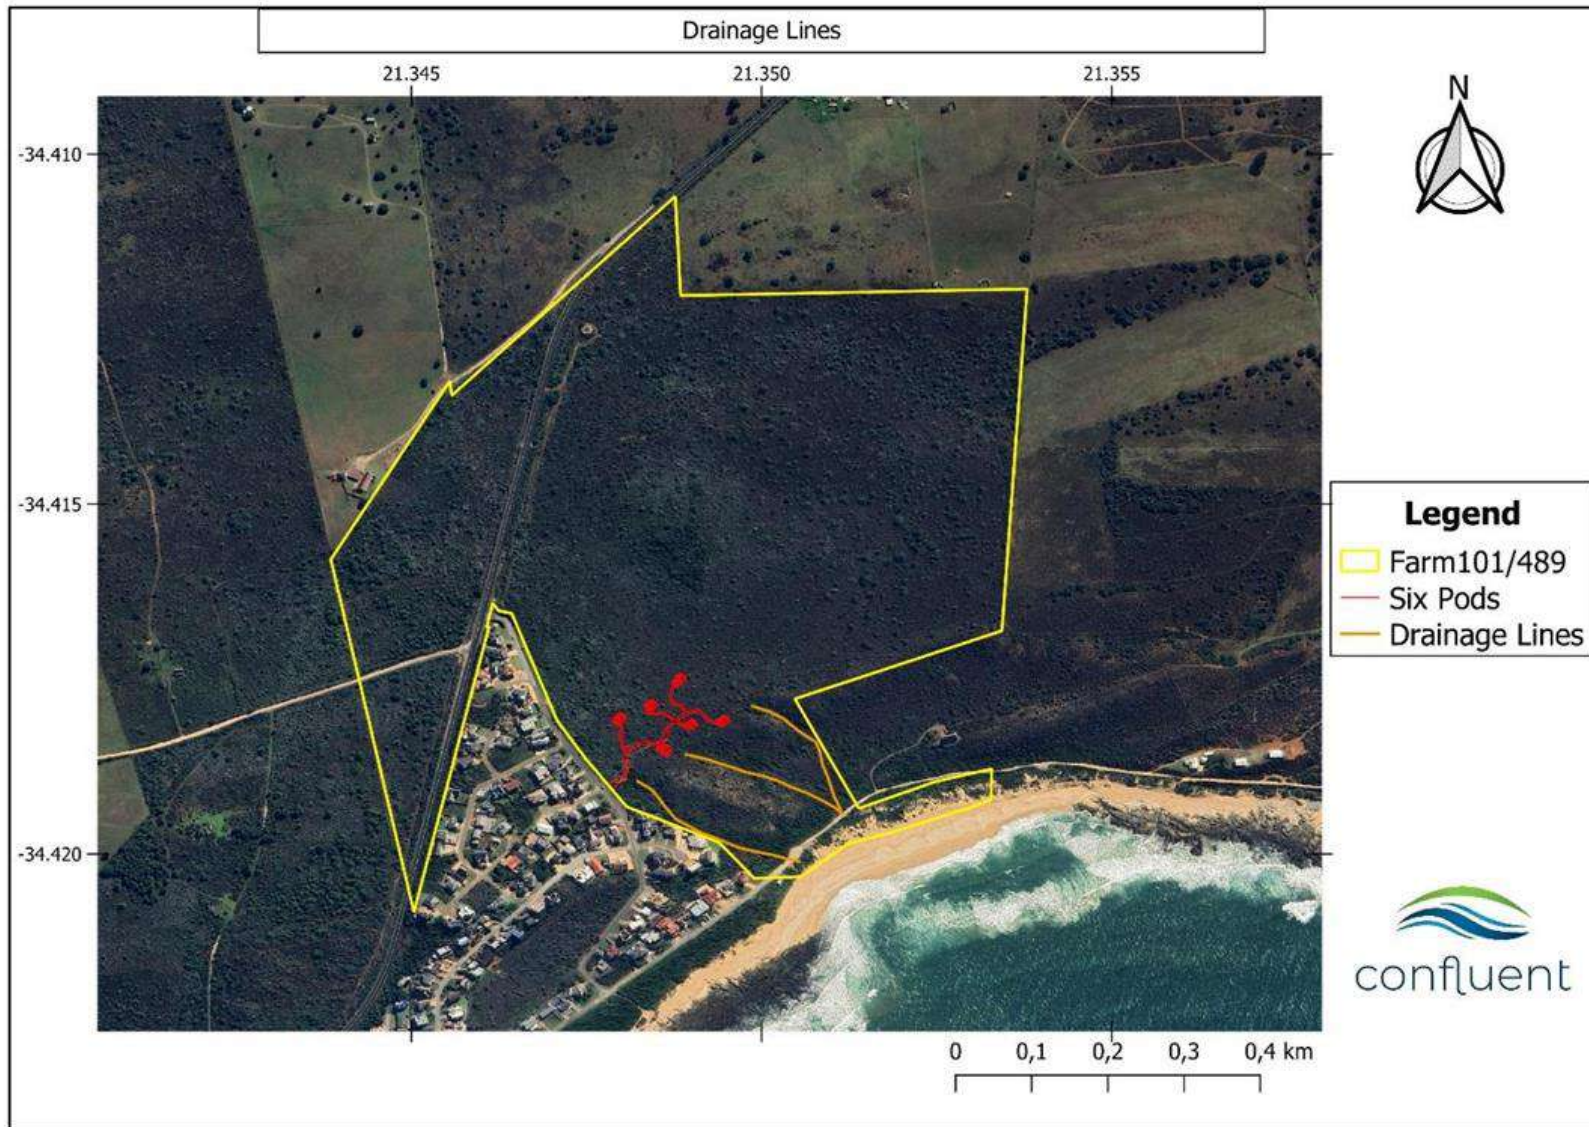

Site-Specific Vegetation Map with SDP Overlay

Source: Confluent Environmental

Legend

- Beach sand
- Buildings & lawn
- Hartenbos dune thicket (Milkwood in fynbos matrix)
- Hartenbos Dune Thicket dominated by SCC
- Milkwood dune thicket
- Sparse dune vegetation

Google Earth

Image © 2024 Airbus

200 m

AQUATIC DRAINAGE LINES MAPPED BY THE AQUATIC SPECIALIST

(SOURCE: CONFLUENT ENVIRONMENTAL)

Fauna Environmental Sensitivity

RE/101/489 Zwarte Jongersfontein

Legend

- High sensitivity
- Low sensitivity
- Medium sensitivity
- RE101/489

Google Earth

Image © 2024 Airbus

500 m