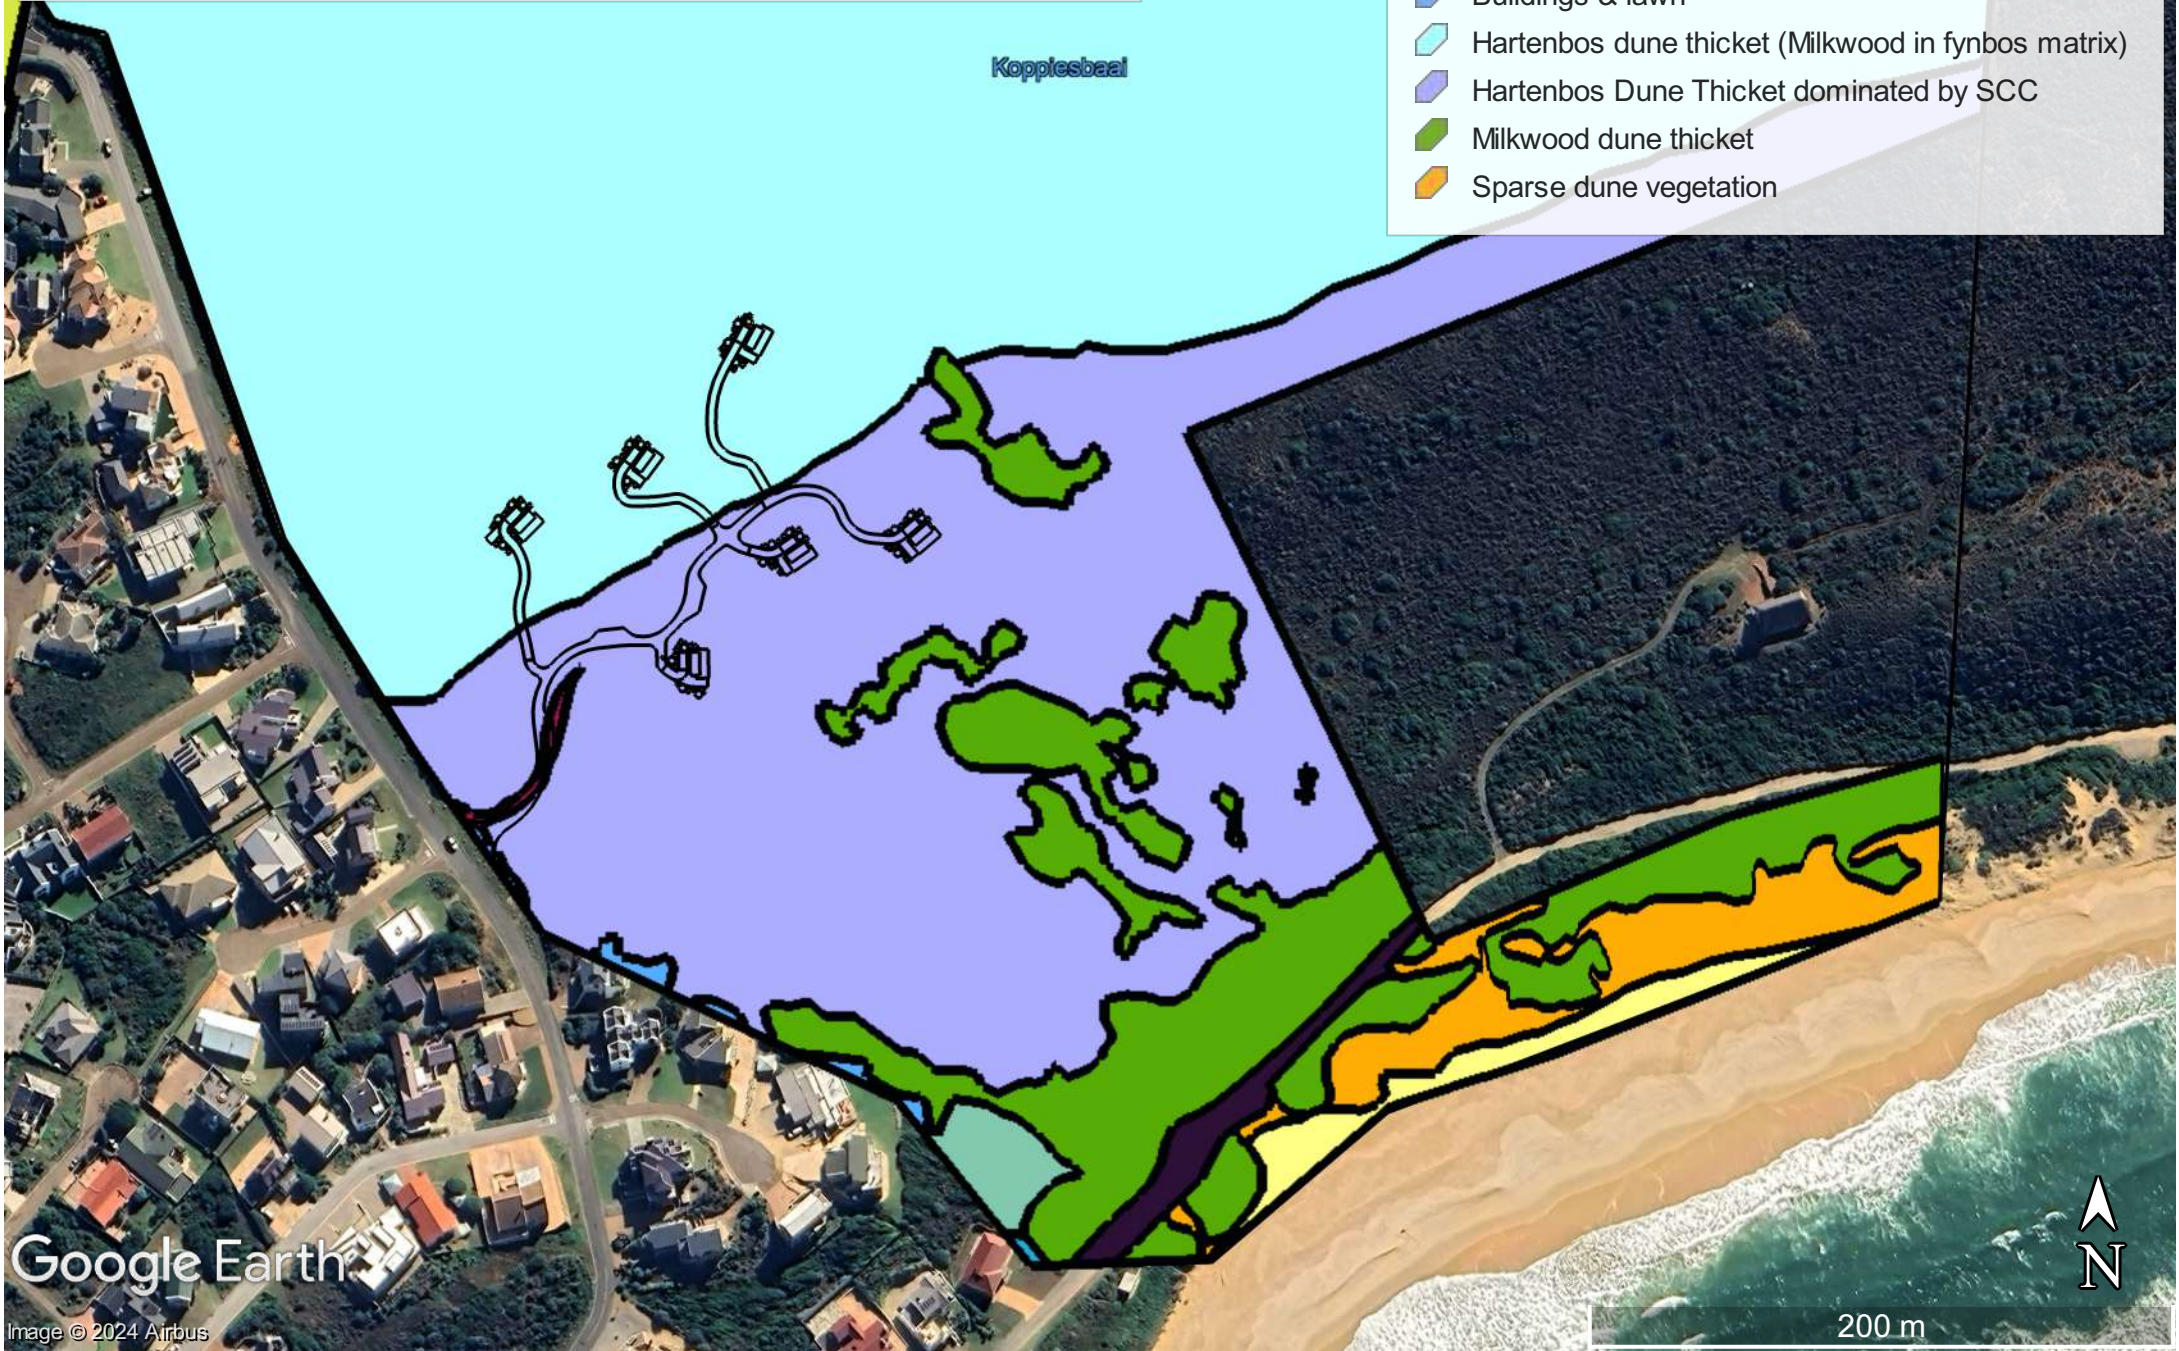

Site-Specific Vegetation Map with SDP Overlay

Source: Confluent Environmental

Legend

- Beach sand
- Buildings & lawn
- Hartenbos dune thicket (Milkwood in fynbos matrix)
- Hartenbos Dune Thicket dominated by SCC
- Milkwood dune thicket
- Sparse dune vegetation

Google Earth

Image © 2024 Airbus

200 m

AQUATIC DRAINAGE LINES MAPPED BY THE AQUATIC SPECIALIST

(SOURCE: CONFLUENT ENVIRONMENTAL)

Fauna Environmental Sensitivity

RE/101/489 Zwarte Jongersfontein

Legend

- High sensitivity
- Low sensitivity
- Medium sensitivity
- RE101/489

Google Earth

Image © 2024 Airbus

500 m