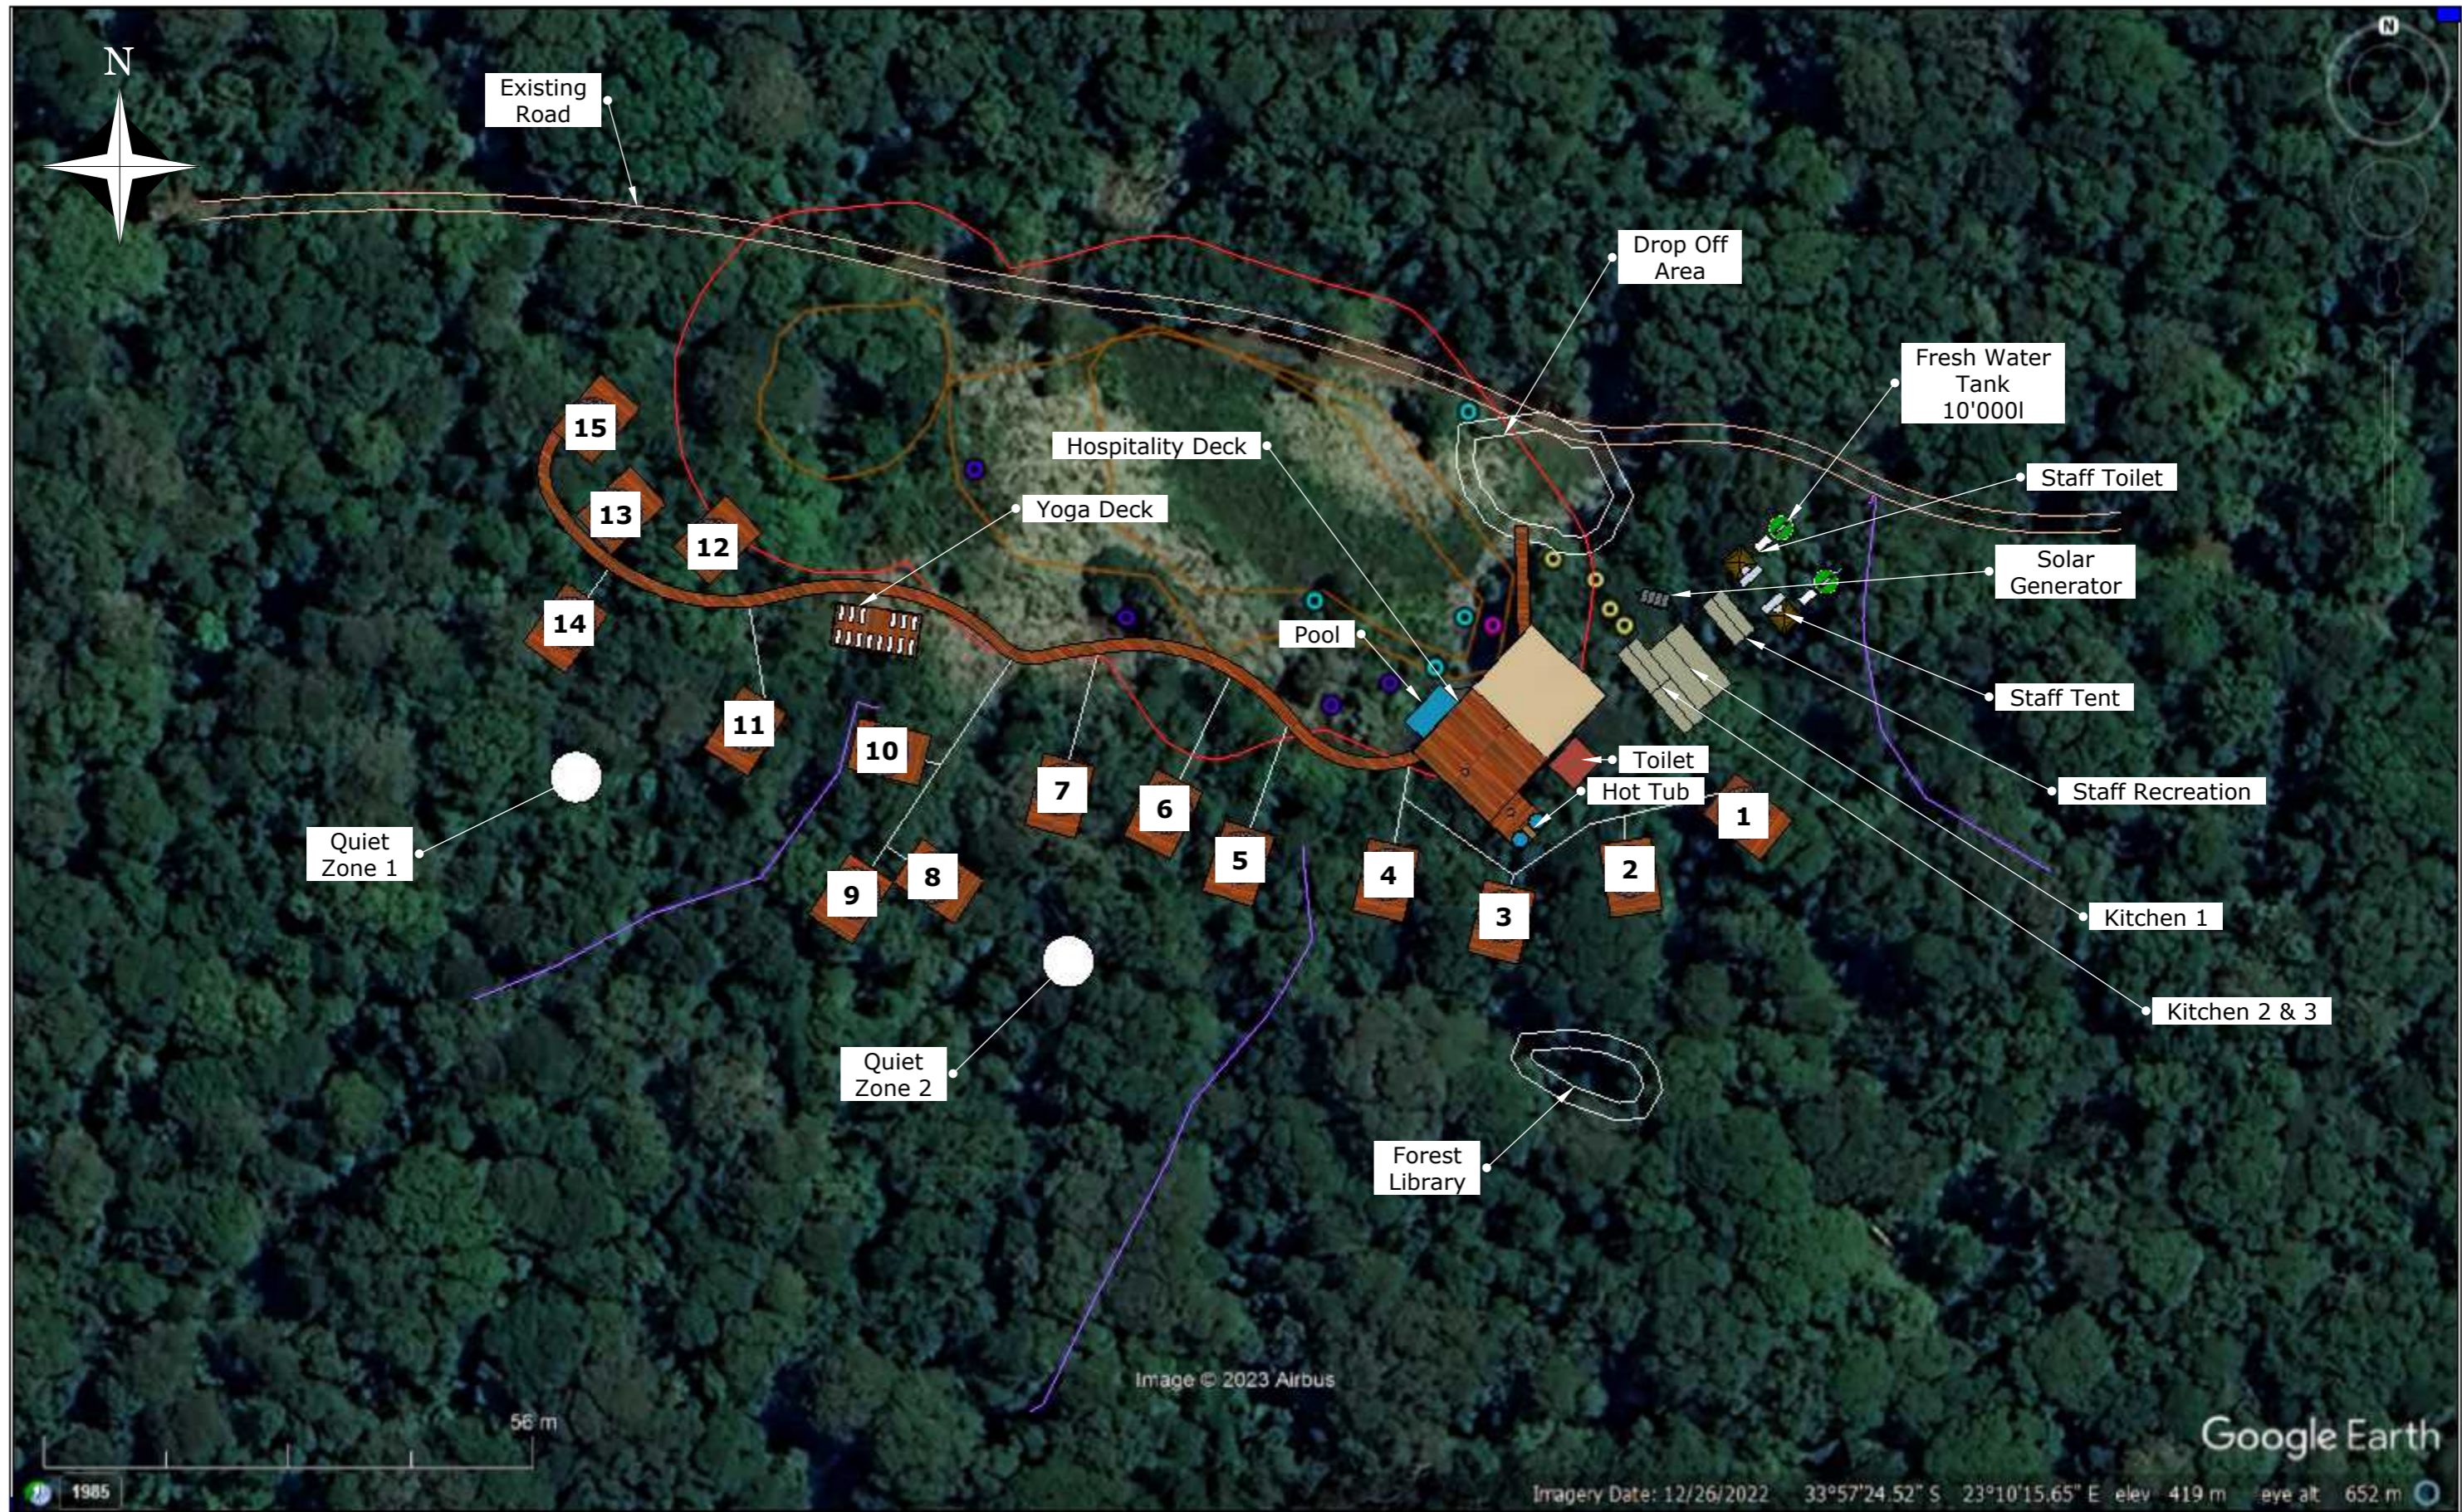

DIEPWALLE FOREST

Knysna
6570

**DIEPWALLE CAMP
LAYOUT OVERVIEW - DRAFT 2311006**

Drawing By : BohS_DRB001 | bohsprojects@gmail.com

Chiefs Tented Camp

Lysta Stander
lysta@experiences.co.za
Tell : 083 777 7051

EXPERIENCES

DREAM. EXPLORE. DISCOVER