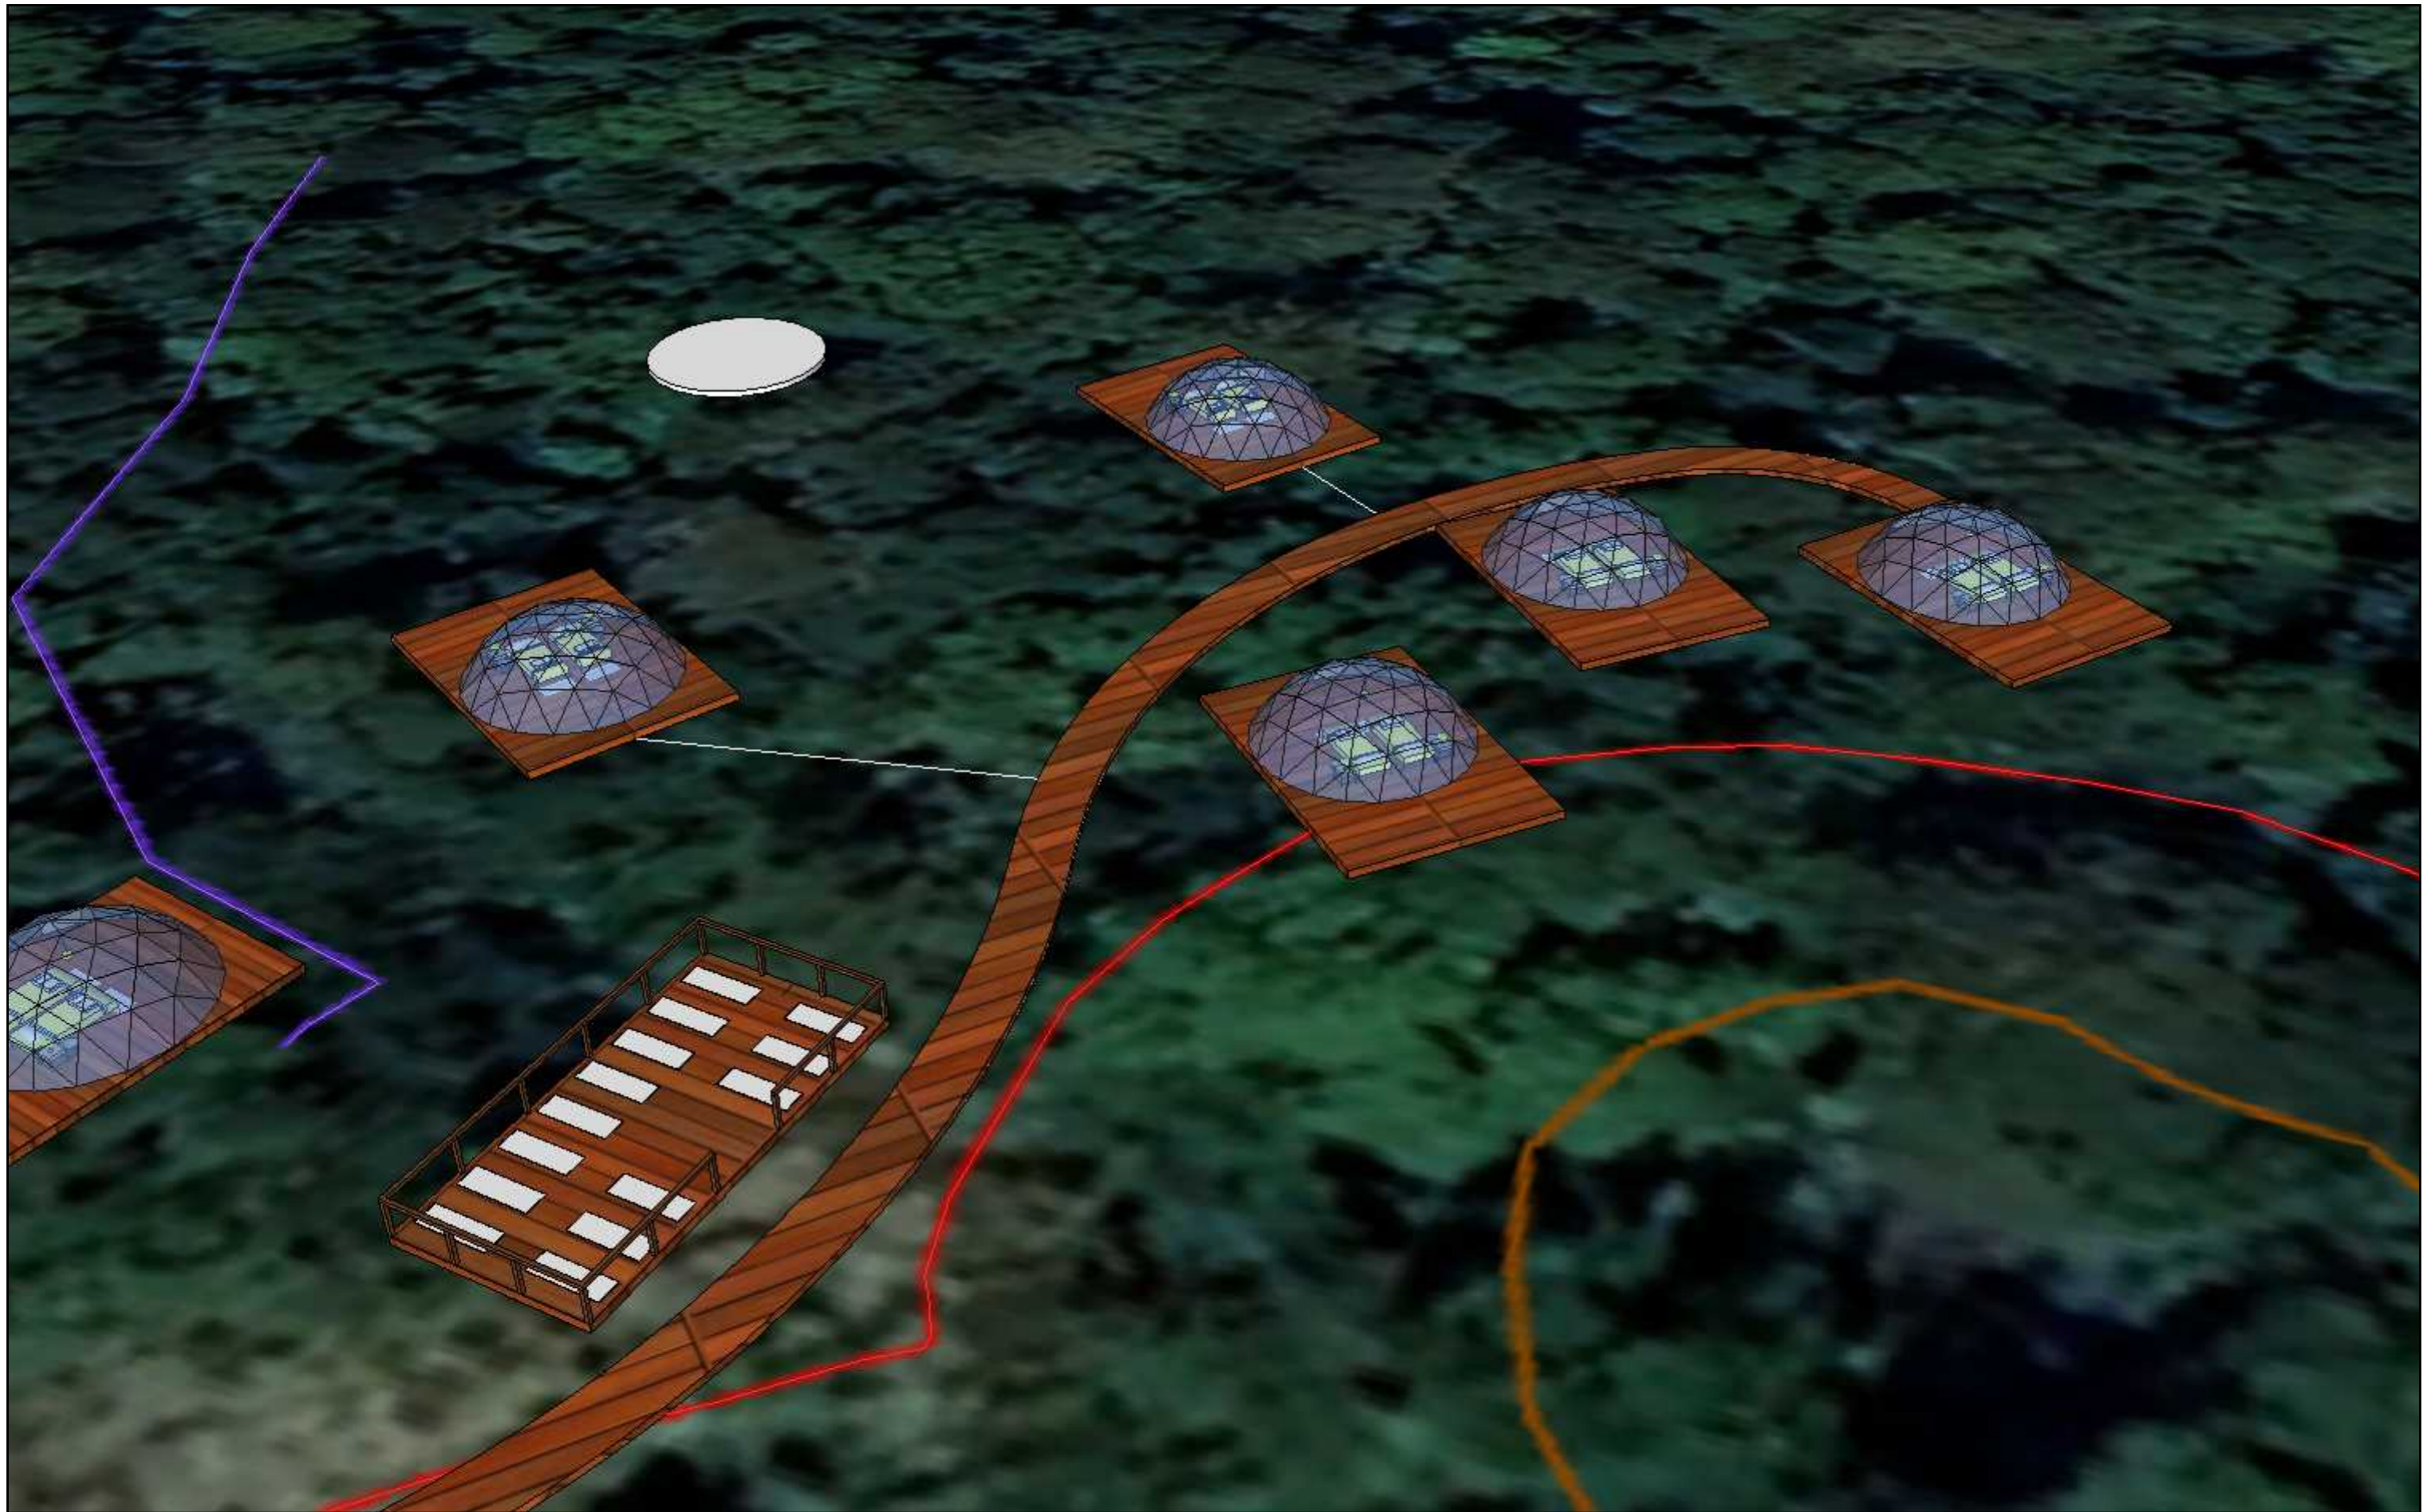

DIEPWALLE FOREST

Knysna
6570

**DIEPWALLE CAMP
LAYOUT OVERVIEW - DRAFT 2311006**

Drawing By : BohS_DRB001

| bohsprojects@gmail.com

Chiefs Tented Camp

Lysta Stander
lysta@experiences.co.za
Tell : 083 777 7051

EXPERIENCES

DREAM. EXPLORE. DISCOVER