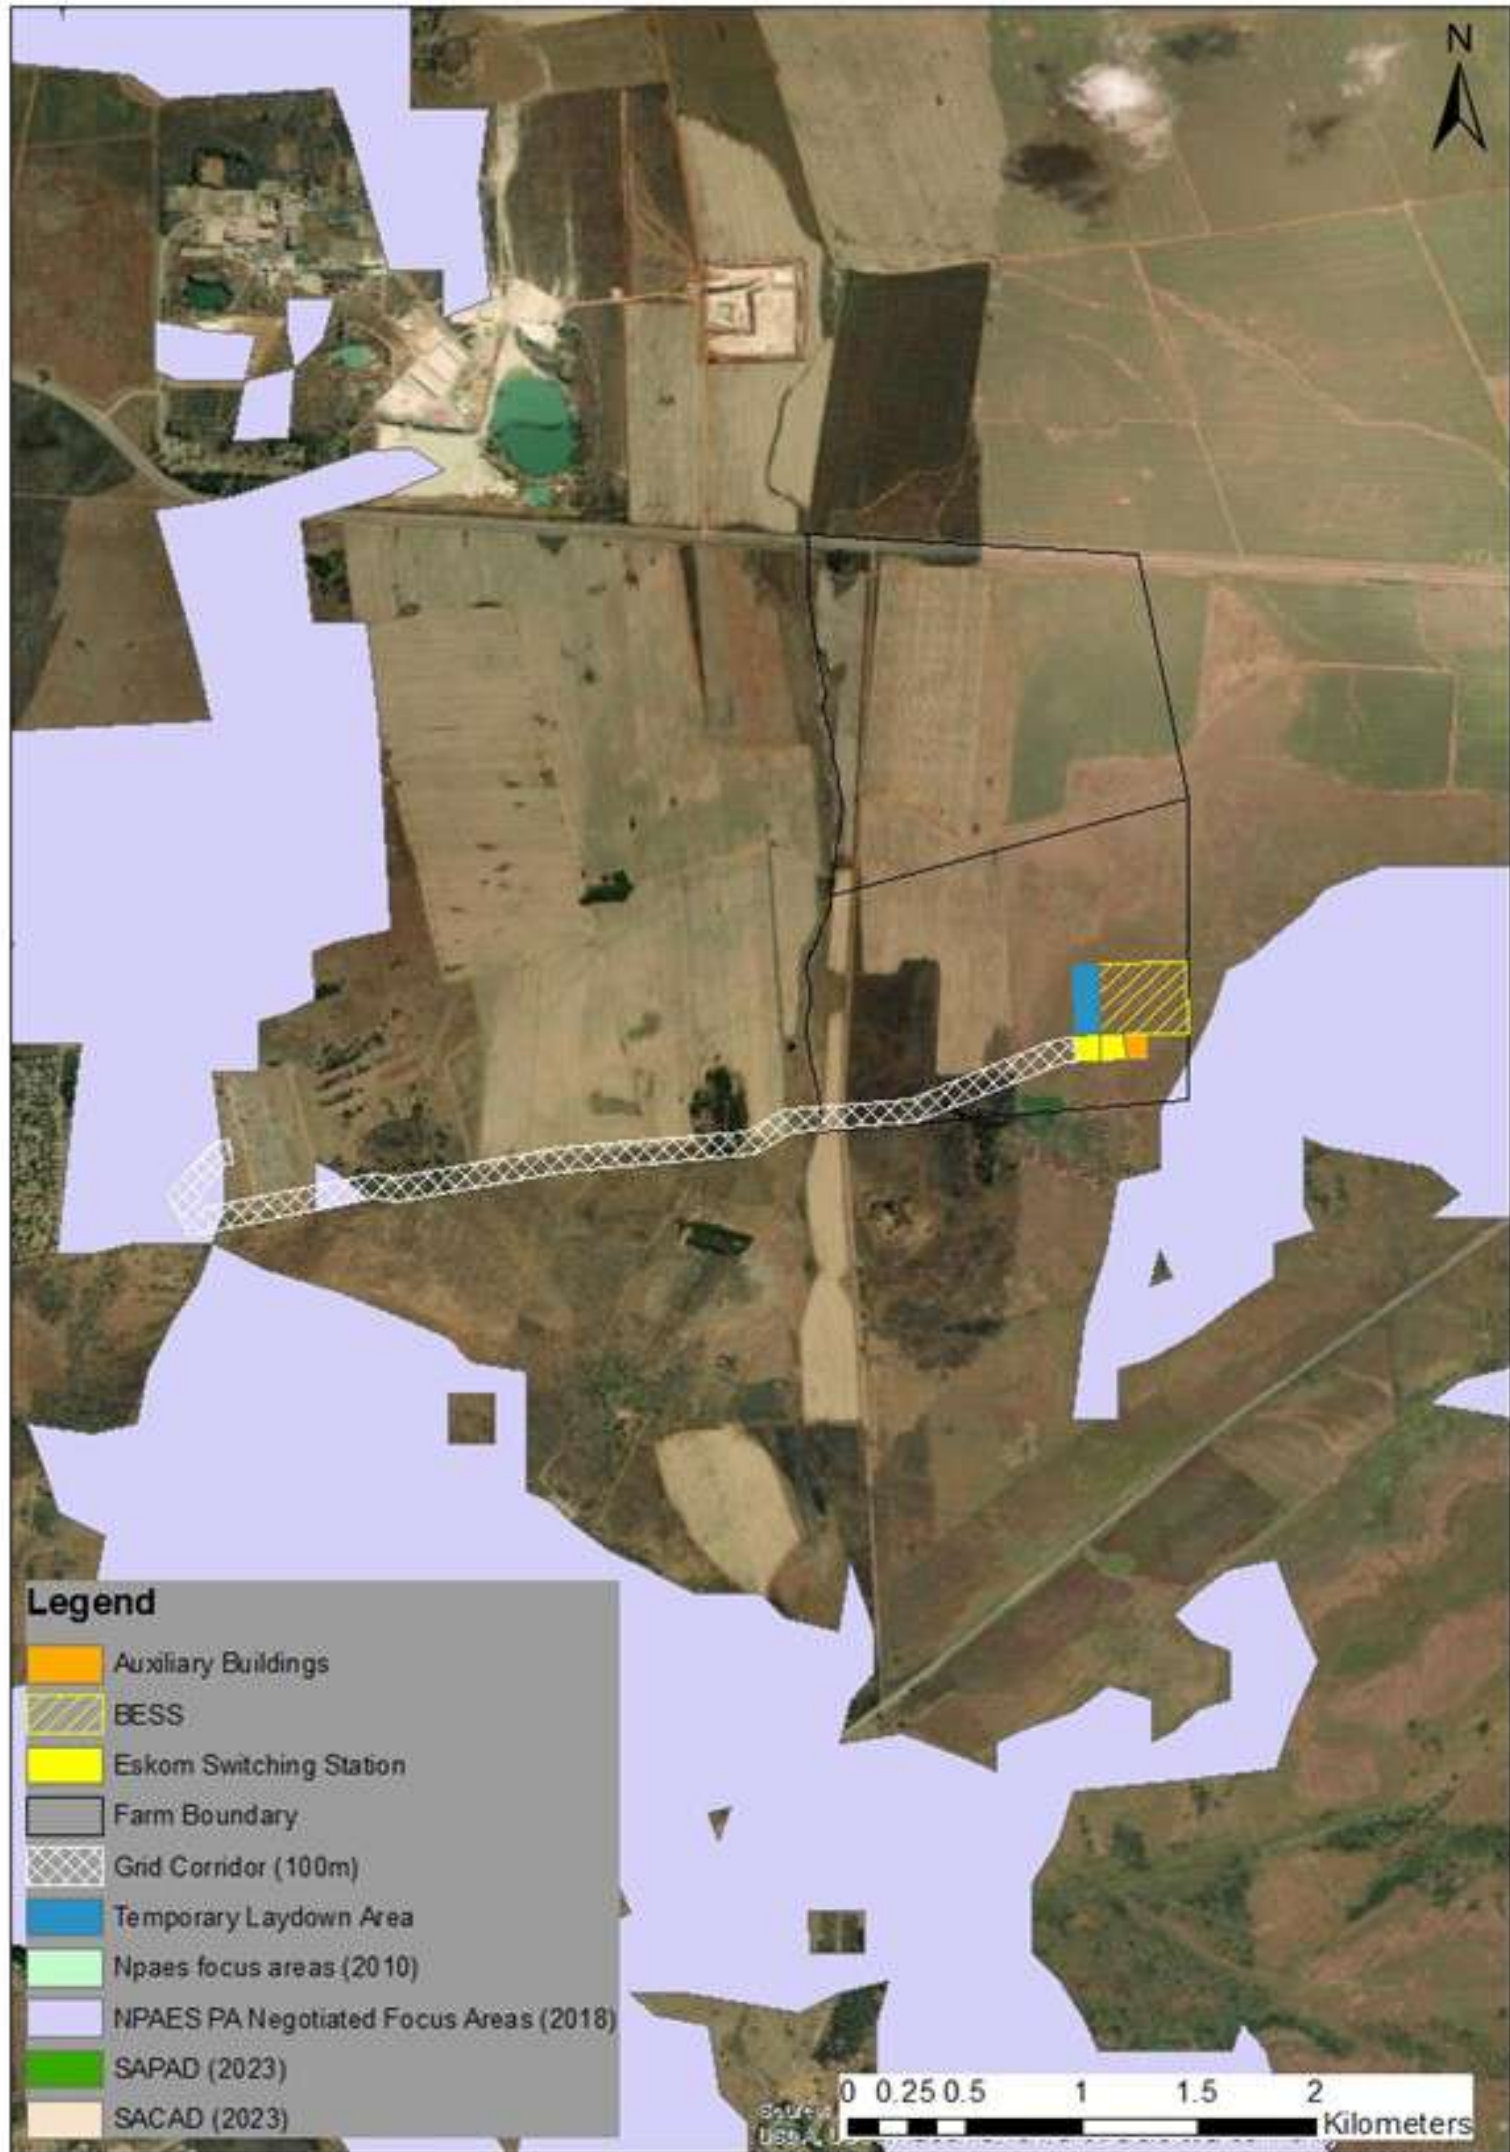

Legend

-  BESS
-  Farm Boundary
-  Grid Corridor (100m)
-  Auxiliary Buildings
-  Eskom Switching Station
-  Temporary Laydown Area

CATEGORY

-  CBA
-  ESA

Legend

-  BESS
-  Farm Boundary
-  Grid Corridor (100m)
-  Auxiliary Buildings
-  Eskom Switching Station
-  Temporary Laydown Area

RLE 2021 Remnant_Patches

Vegetation Type, Conservation Status

-  Carletonville Dolomite Grassland, LC
-  Gauteng Shale Mountain Bushveld, LC