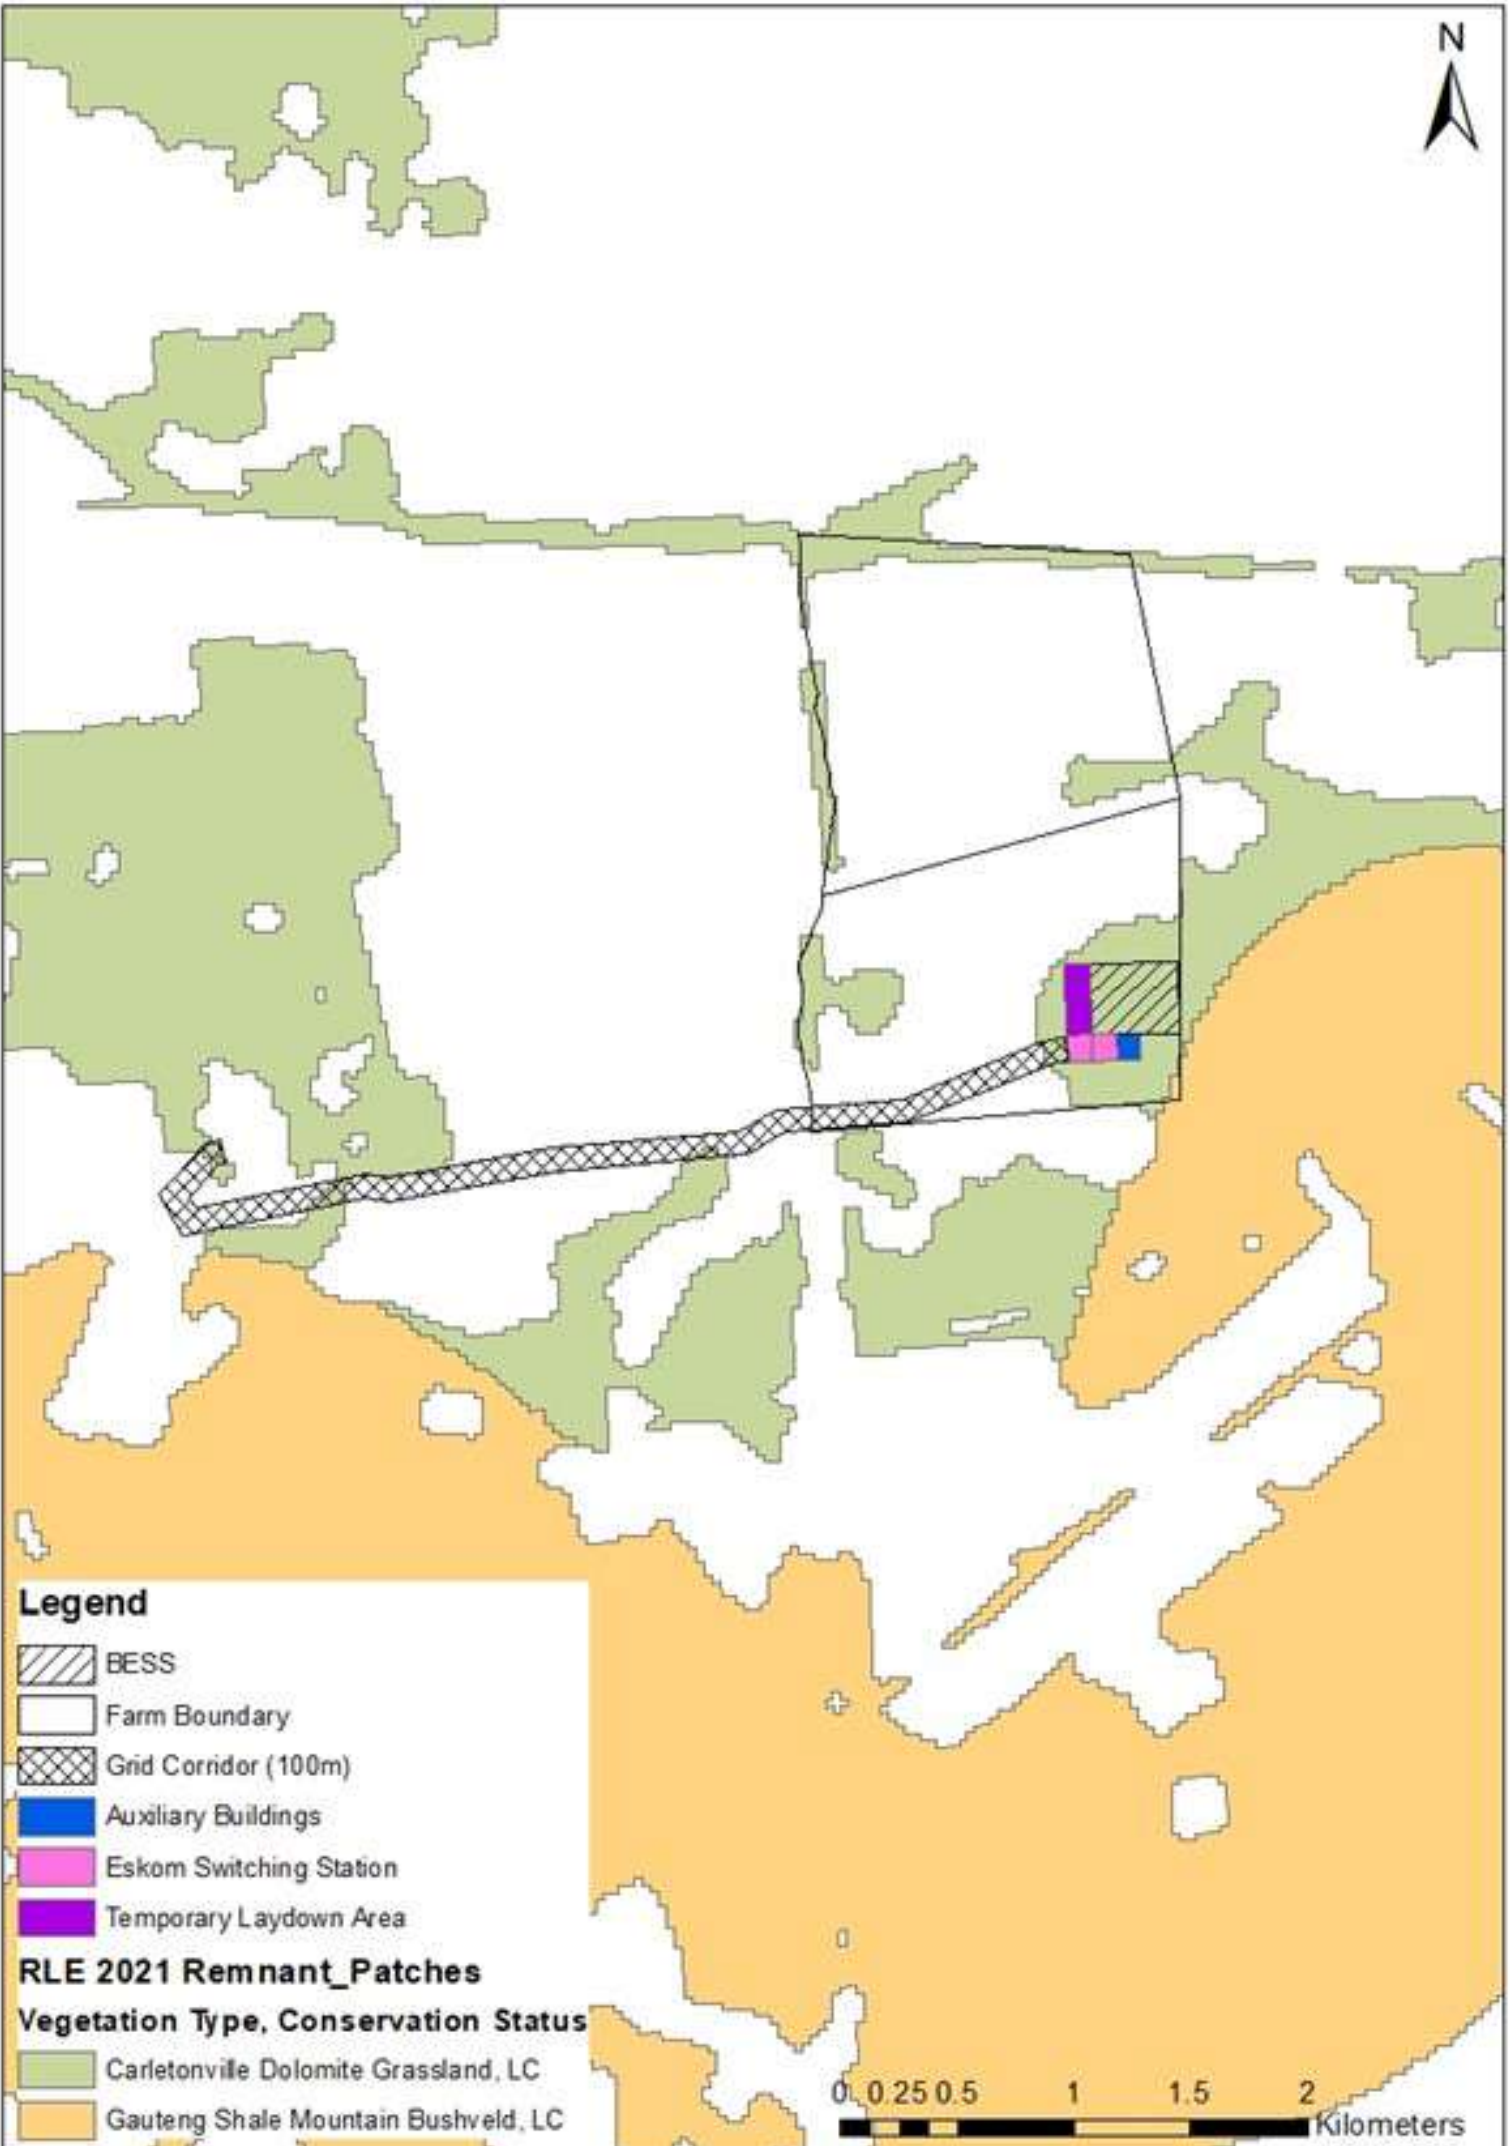

Legend

-  BESS
-  Farm Boundary
-  Grid Corridor (100m)
-  Auxiliary Buildings
-  Eskom Switching Station
-  Temporary Laydown Area

CATEGORY

-  CBA
-  ESA

Legend

-  BESS
-  Farm Boundary
-  Grid Corridor (100m)
-  Auxiliary Buildings
-  Eskom Switching Station
-  Temporary Laydown Area

RLE 2021 Remnant_Patches

Vegetation Type, Conservation Status

-  Carletonville Dolomite Grassland, LC
-  Gauteng Shale Mountain Bushveld, LC