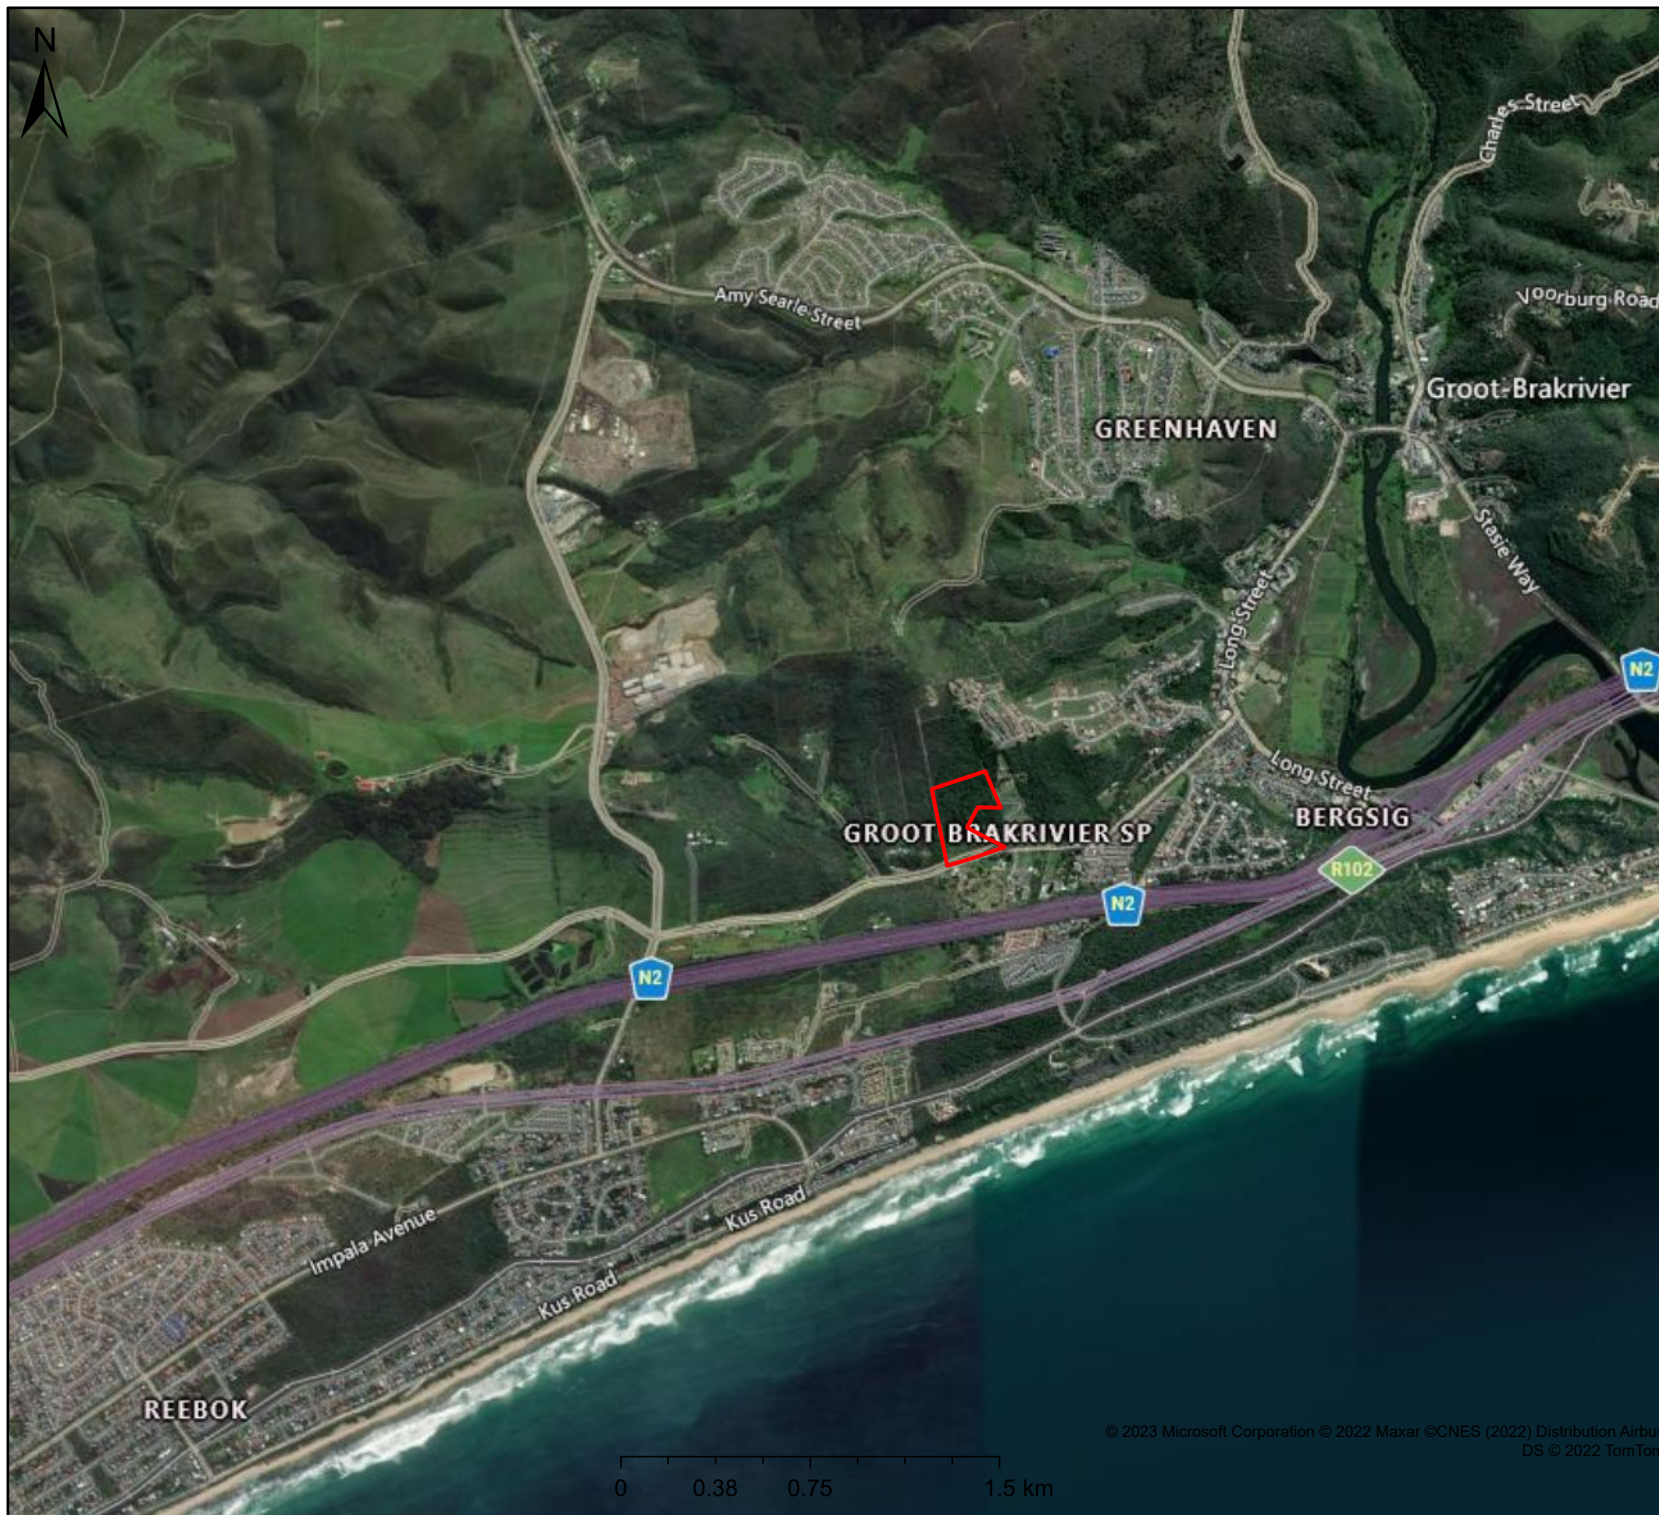

Locality Map

Legend

Map Center: Lon: 22°11'51.8"E
Lat: 34°3'12.1"S

Scale: 1:36 112

Date created: March 1, 2023

**Western Cape
Government**

FOR YOU

Agriculture

Locality Map

Legend

Map Center: Lon: 22°12'6.2"E
Lat: 34°3'20.3"S

Scale: 1:9 028

Date created: March 1, 2023

**Western Cape
Government**

FOR YOU

Agriculture

Locality Map

Legend

 Erf

Map Center: Lon: 22°12'7.3"E
 Lat: 34°3'22.1"S

Scale: 1:4 514

Date created: April 11, 2023

**Western Cape
 Government**

FOR YOU