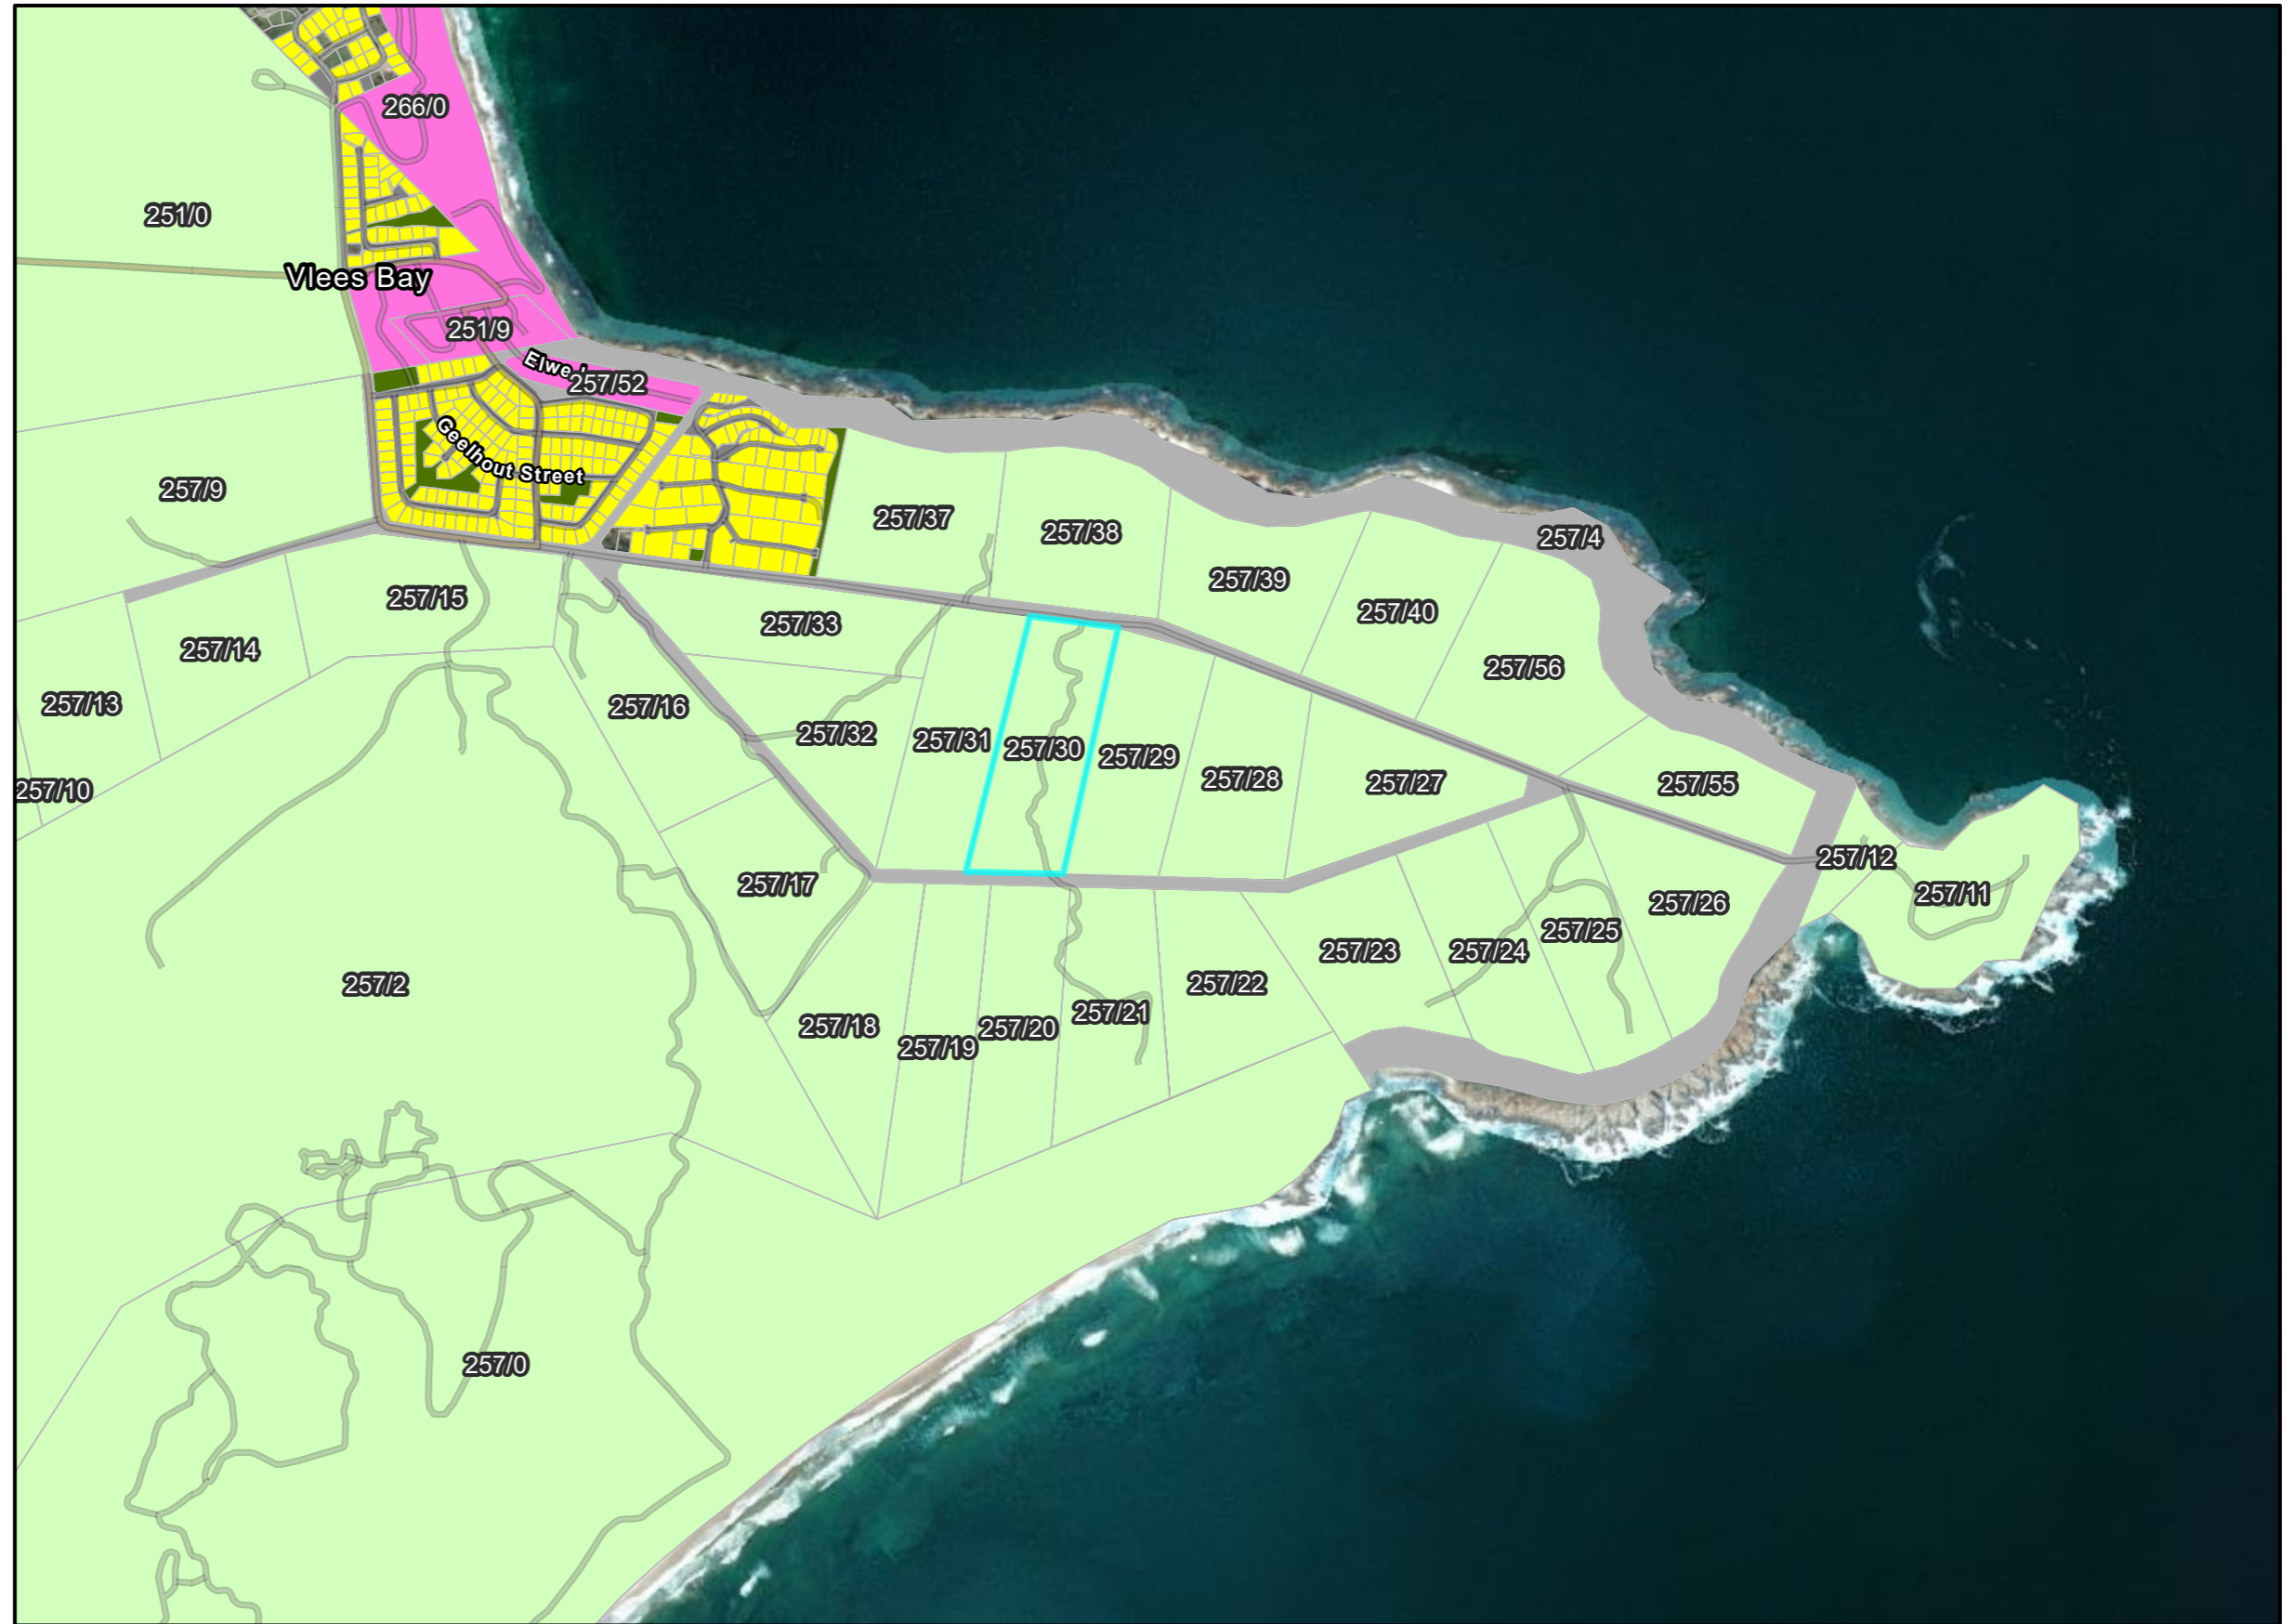

## Legend

0 0,5 1 2 km

1:16 234  
Date: 2024-06-20

Disclaimer:  
The Mossel Bay Municipality accepts no responsibility for  
and will not be liable for any errors or omissions  
contained herein.