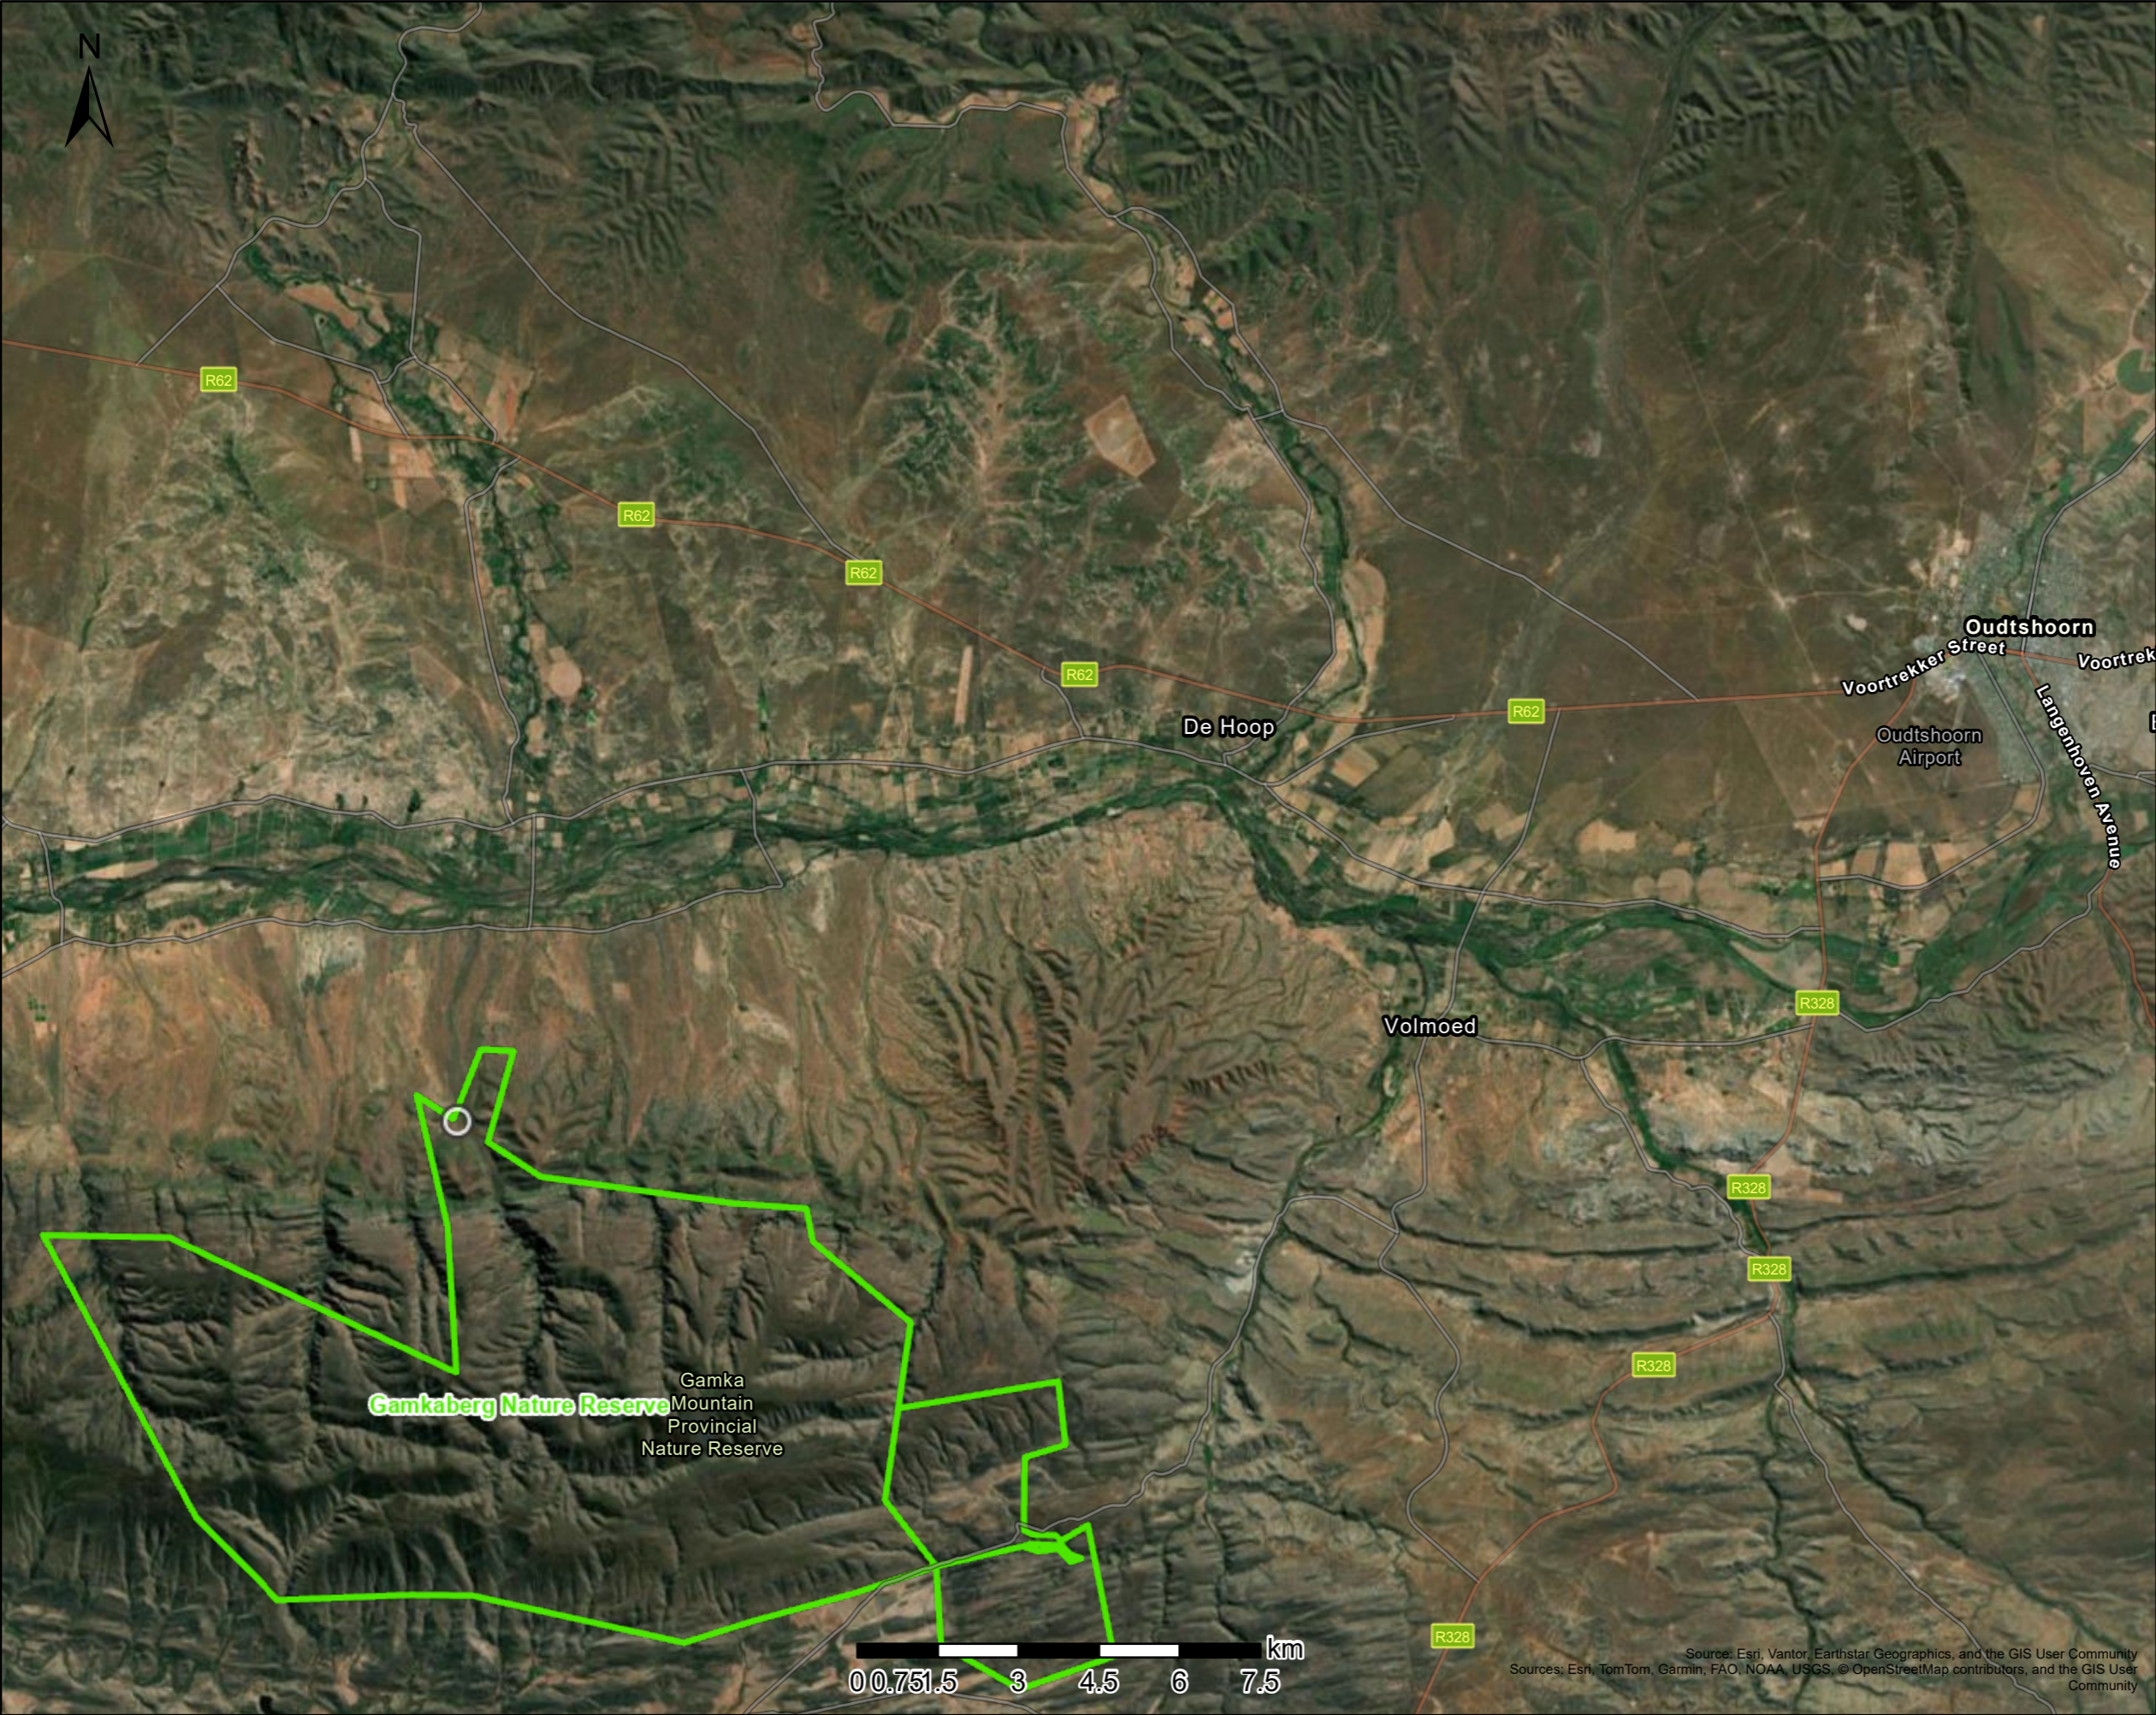

Gamkaberg Nature Reserve Location Map Wide

Legend

 CapeNature Reserves

Map Center: Lon: 22°0'47.9"E
Lat: 33°37'36.8"S

Scale: 1:144,448

Date created: 2026/02/26

Sources: Esri, Vantor, Earthstar Geographics, and the GIS User Community
Sources: Esri, TomTom, Garmin, FAO, NOAA, USGS, © OpenStreetMap contributors, and the GIS User Community