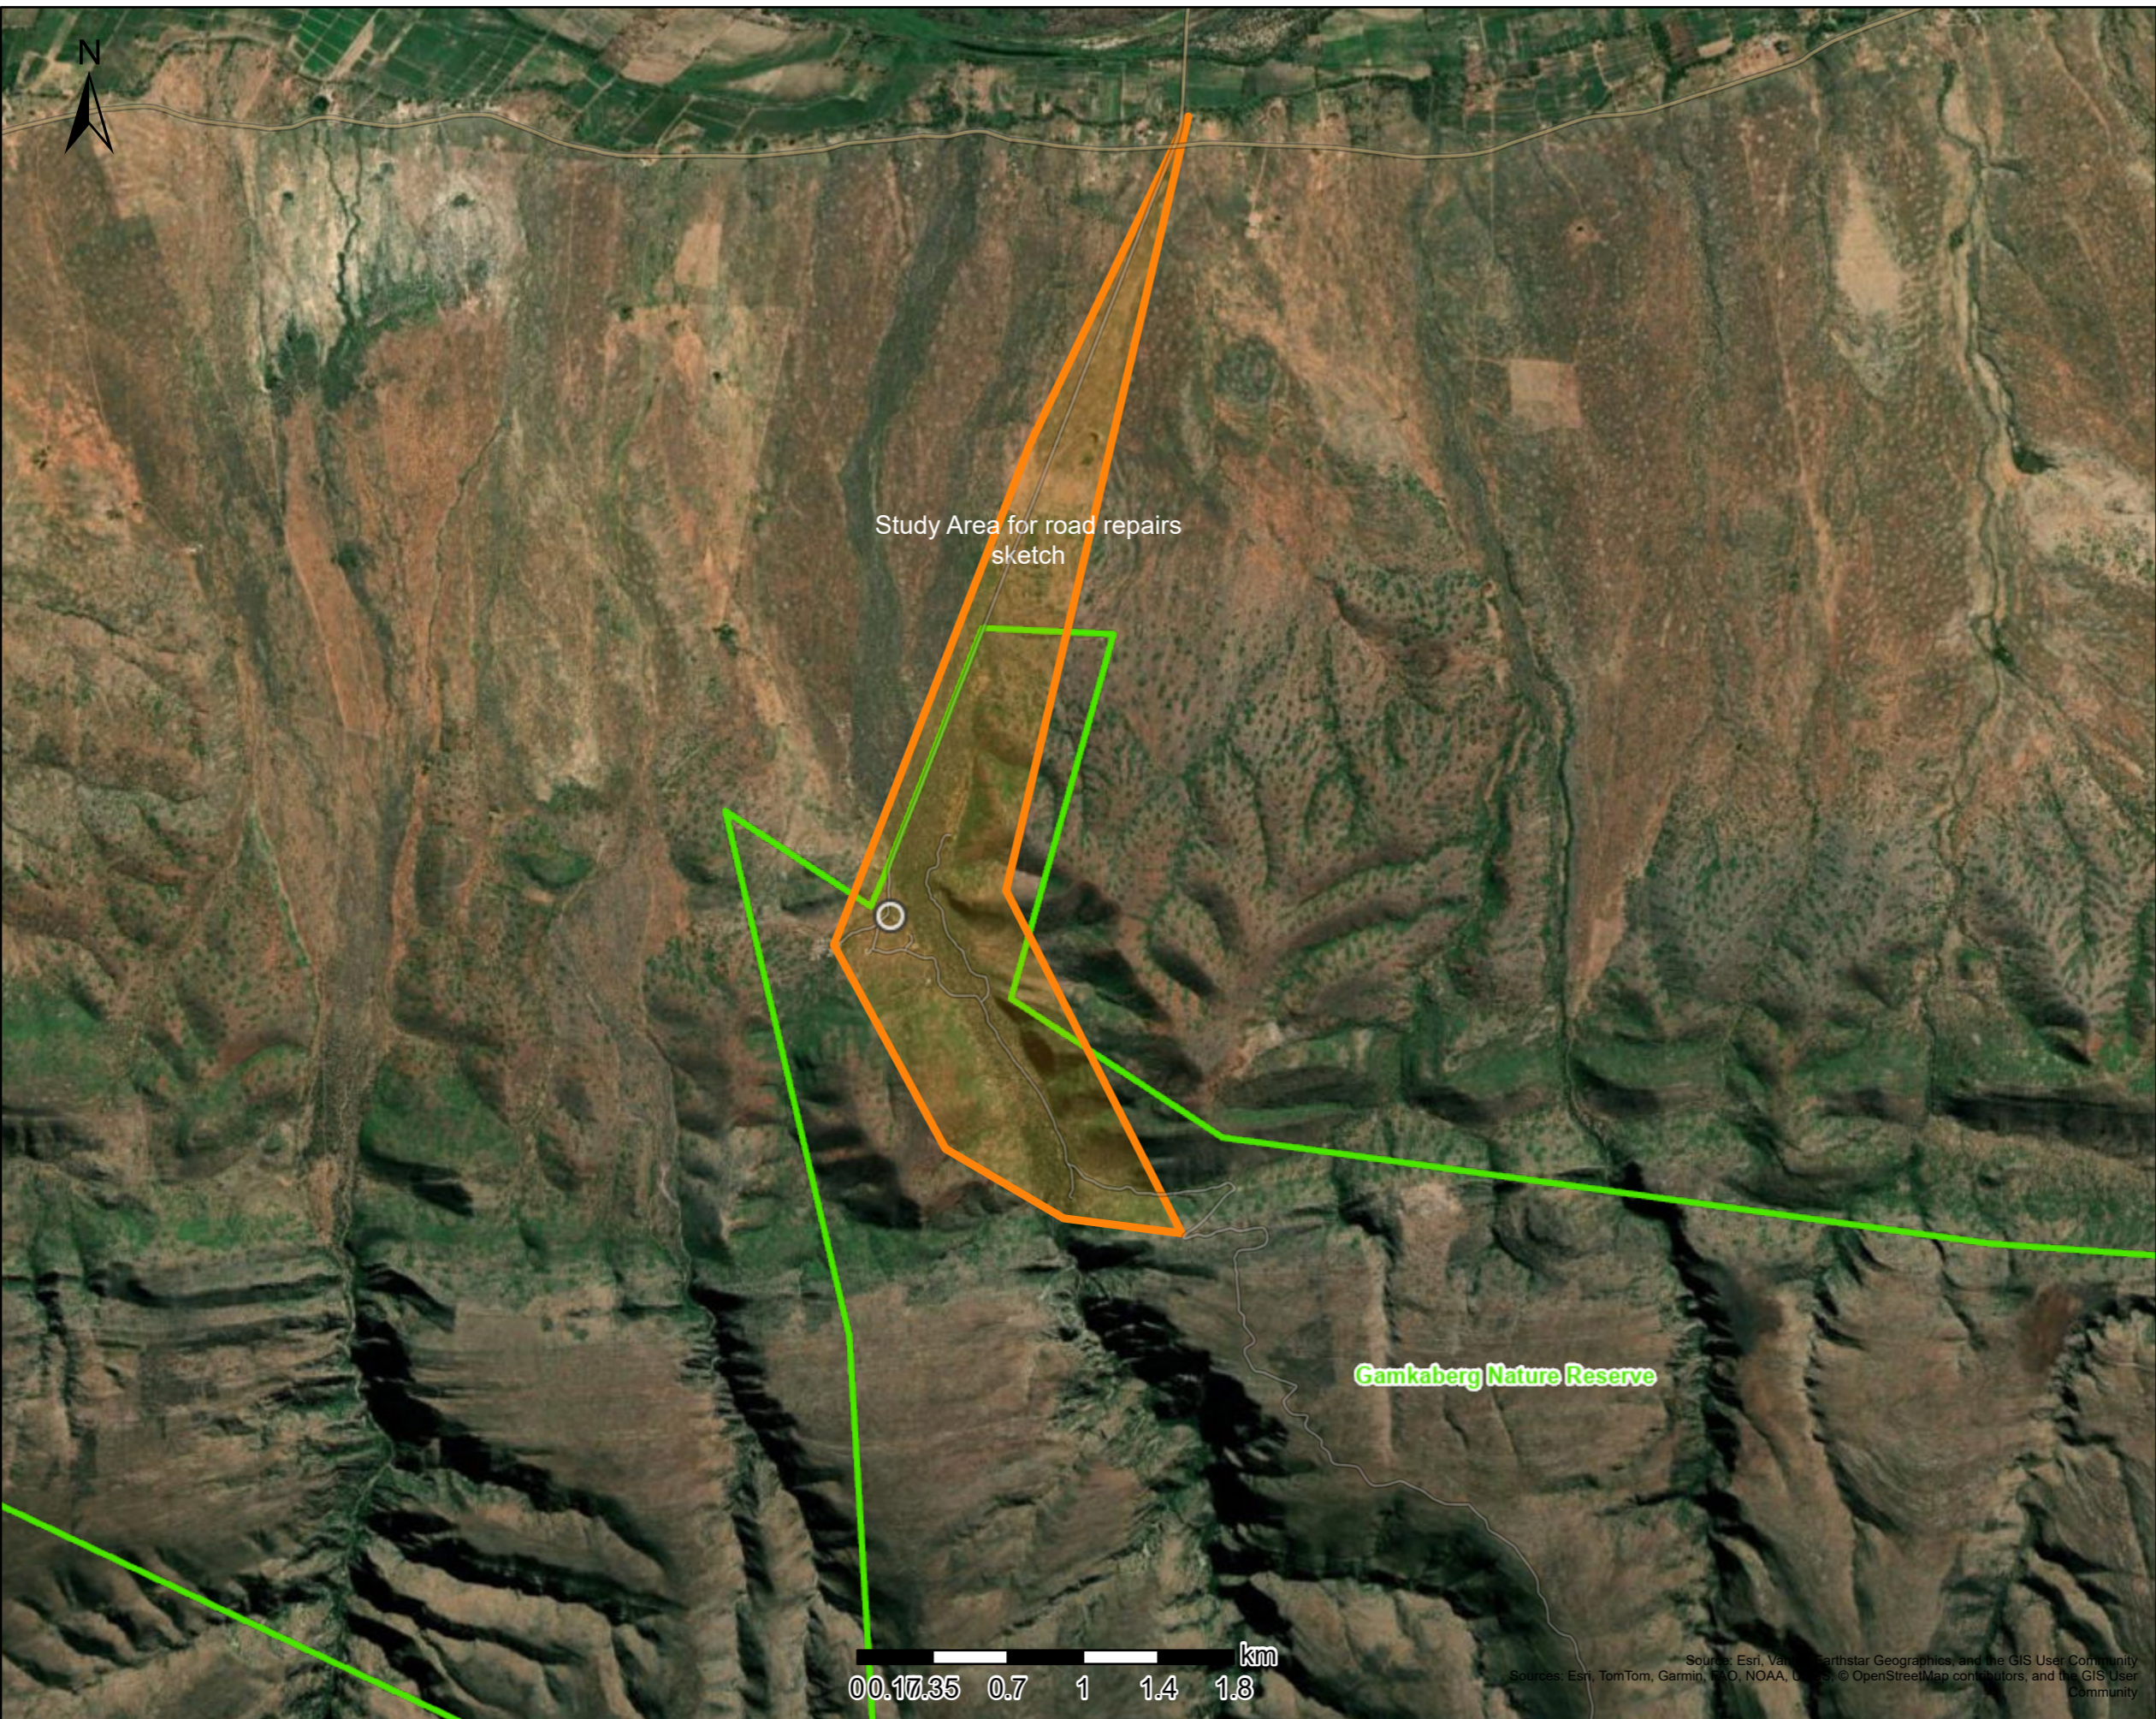

Study Area within Gamkaberg Nature Reserve Location Map Wide

Legend
CapeNature Reserves

Map Center: Lon: 21°53'53.5"E
Lat: 33°40'7.2"S
Scale: 1:36,112
Date created: 2026/02/26

Sources: Esri, Vantage, Earthstar Geographics, and the GIS User Community
Sources: Esri, TomTom, Garmin, TAD, NOAA, USGS, © OpenStreetMap contributors, and the GIS User Community