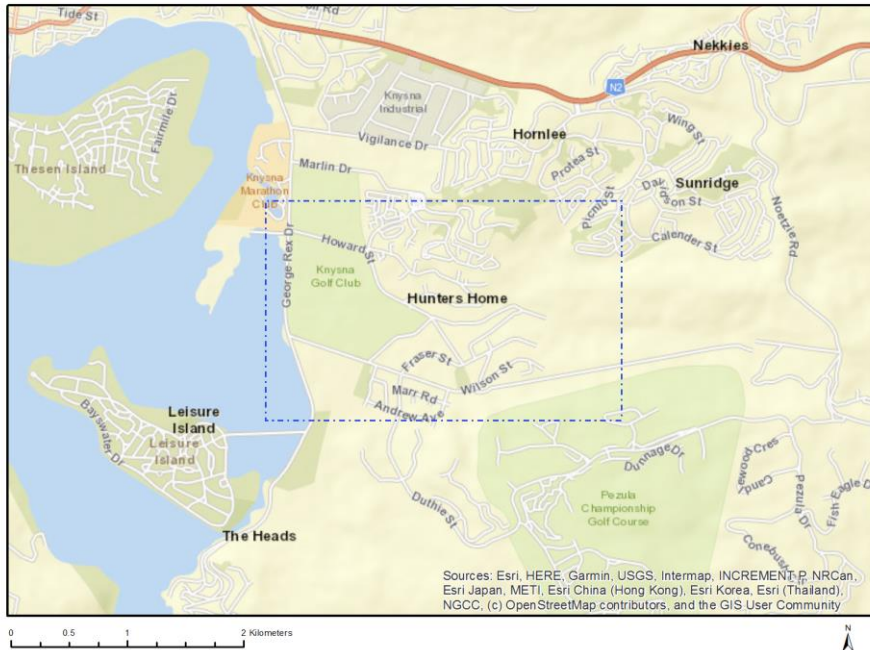

## Table of Contents

Proposed Project Location .....	3
Orientation map 1: General location .....	3
Map of proposed site and relevant area(s) .....	4
Cadastral details of the proposed site .....	4
Wind and Solar developments with an approved Environmental Authorisation or applications under consideration within 30 km of the proposed area .....	25
Environmental Management Frameworks relevant to the application .....	26
Environmental screening results and assessment outcomes .....	26
Relevant development incentives, restrictions, exclusions or prohibitions .....	26
Proposed Development Area Environmental Sensitivity .....	27
Specialist assessments identified .....	27
Results of the environmental sensitivity of the proposed area .....	29
MAP OF RELATIVE AGRICULTURE THEME SENSITIVITY .....	29
MAP OF RELATIVE ANIMAL SPECIES THEME SENSITIVITY .....	30
MAP OF RELATIVE AQUATIC BIODIVERSITY THEME SENSITIVITY .....	31
MAP OF RELATIVE ARCHAEOLOGICAL AND CULTURAL HERITAGE THEME SENSITIVITY .....	32
MAP OF RELATIVE CIVIL AVIATION THEME SENSITIVITY .....	33
MAP OF RELATIVE DEFENCE THEME SENSITIVITY .....	34
MAP OF RELATIVE PALEONTOLOGY THEME SENSITIVITY .....	35
MAP OF RELATIVE PLANT SPECIES THEME SENSITIVITY .....	36
MAP OF RELATIVE TERRESTRIAL BIODIVERSITY THEME SENSITIVITY .....	37

# Proposed Project Location

## Map of proposed site and relevant area(s)