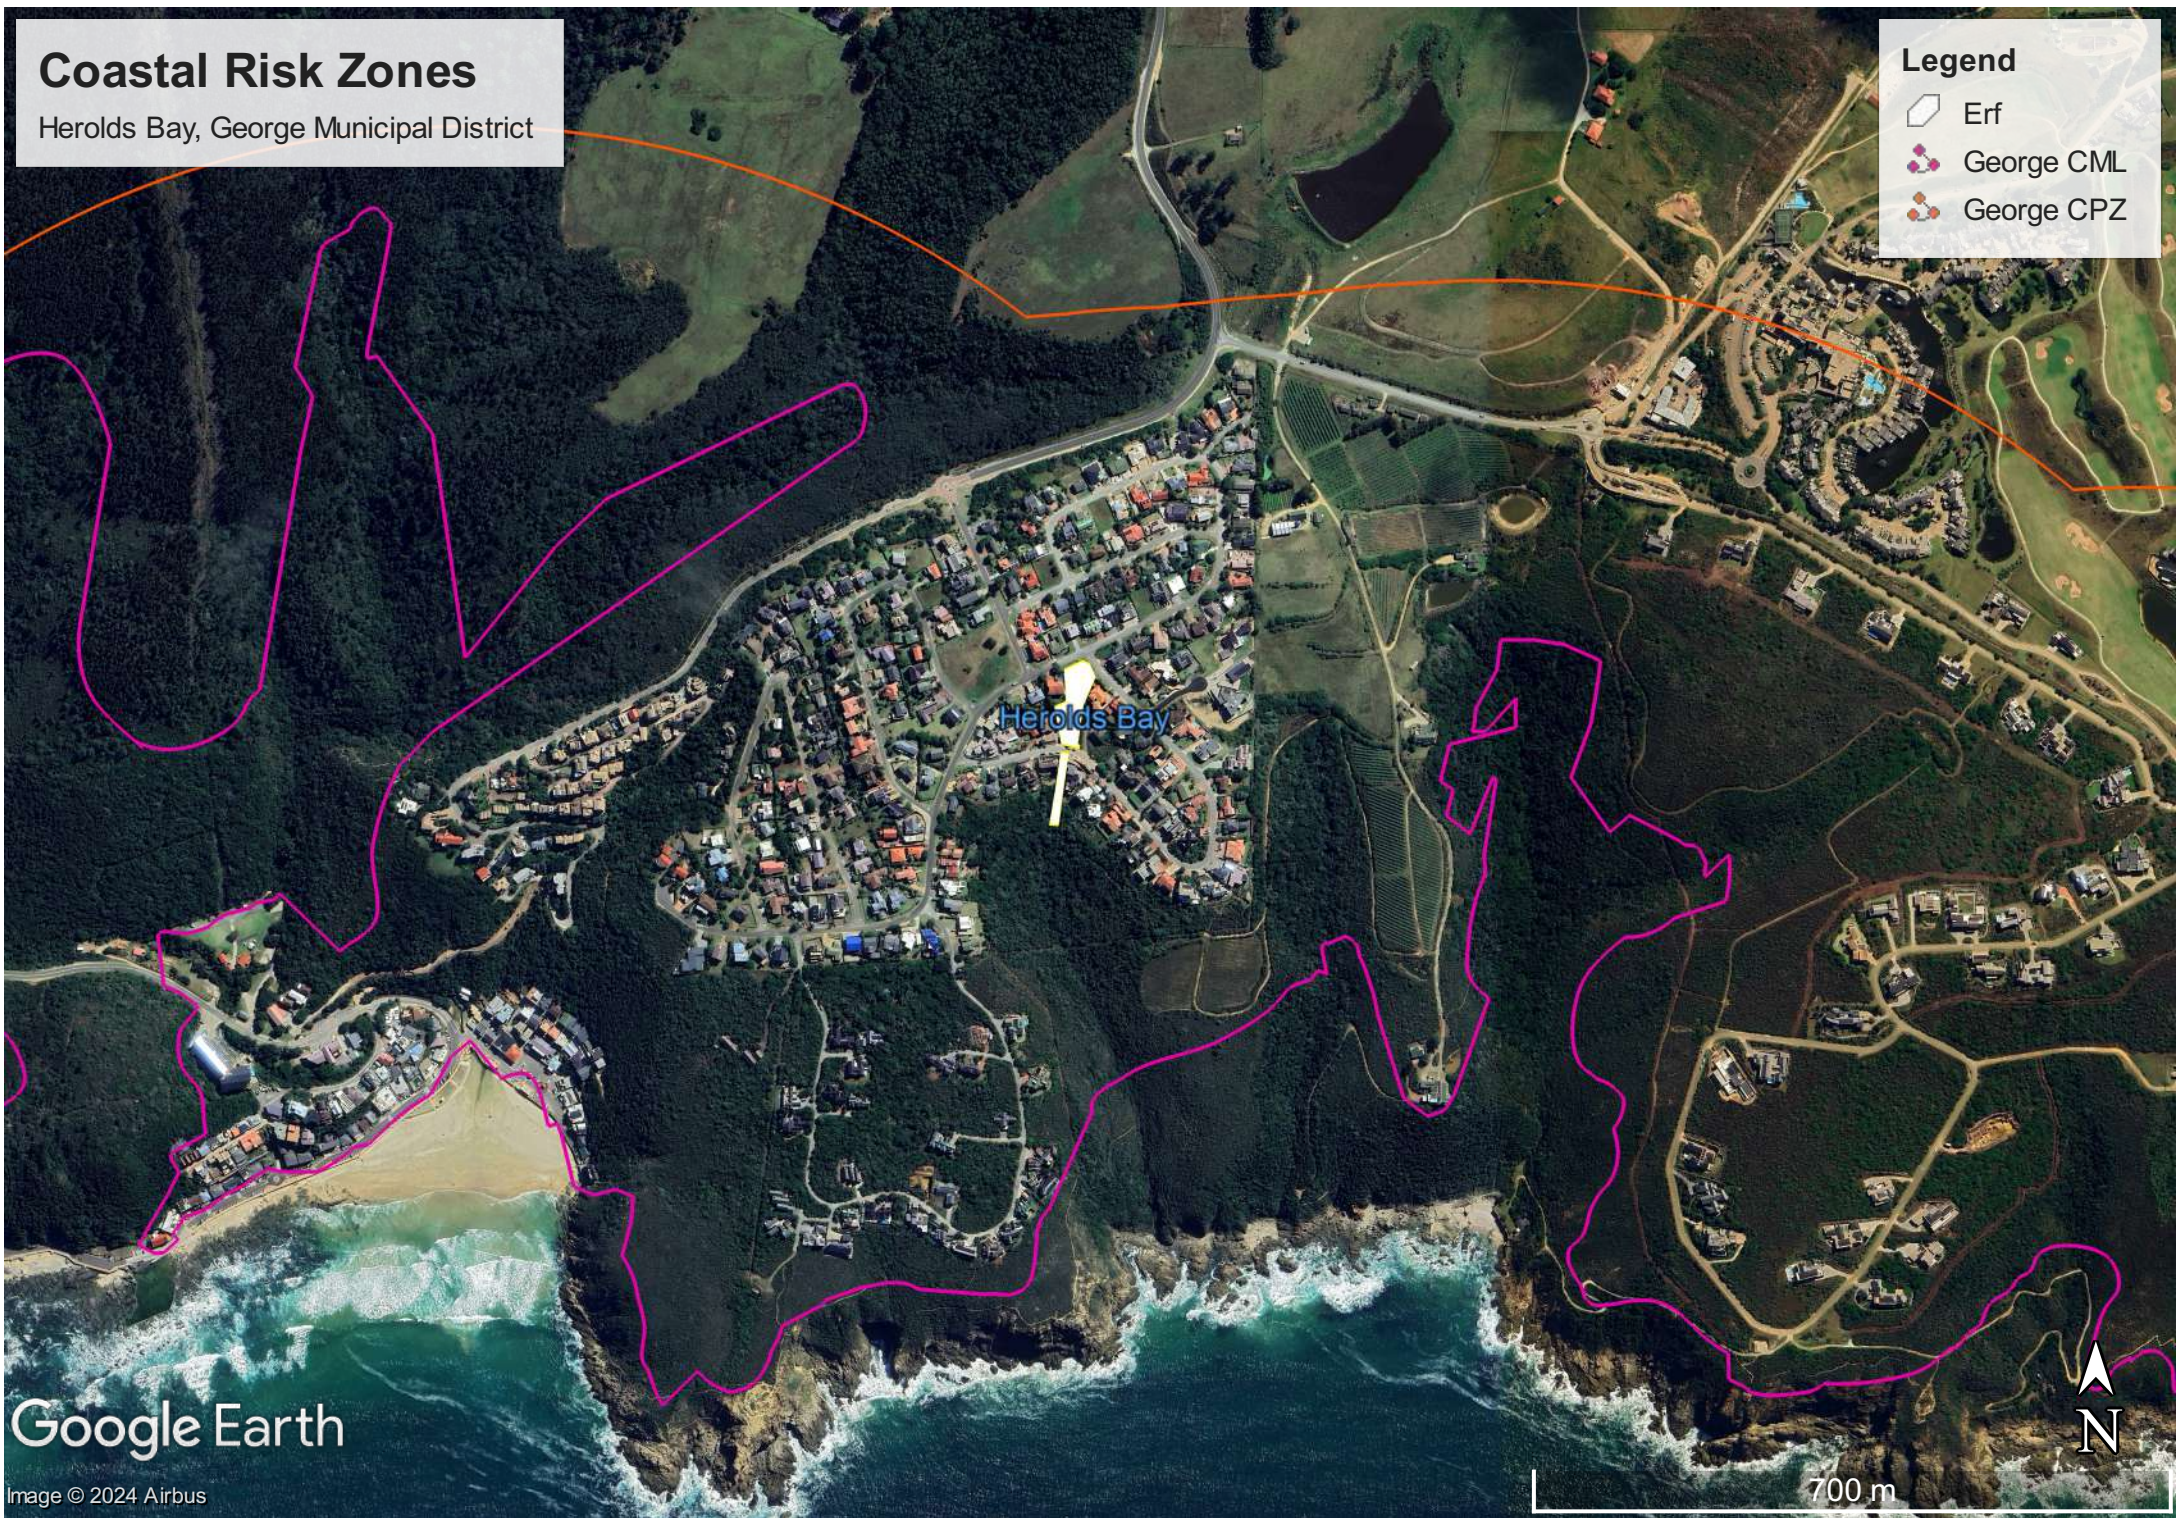

# Coastal Risk Zones

Herolds Bay, George Municipal District

## Legend

- Erf
- George CML
- George CPZ

Google Earth

Image © 2024 Airbus

700 m