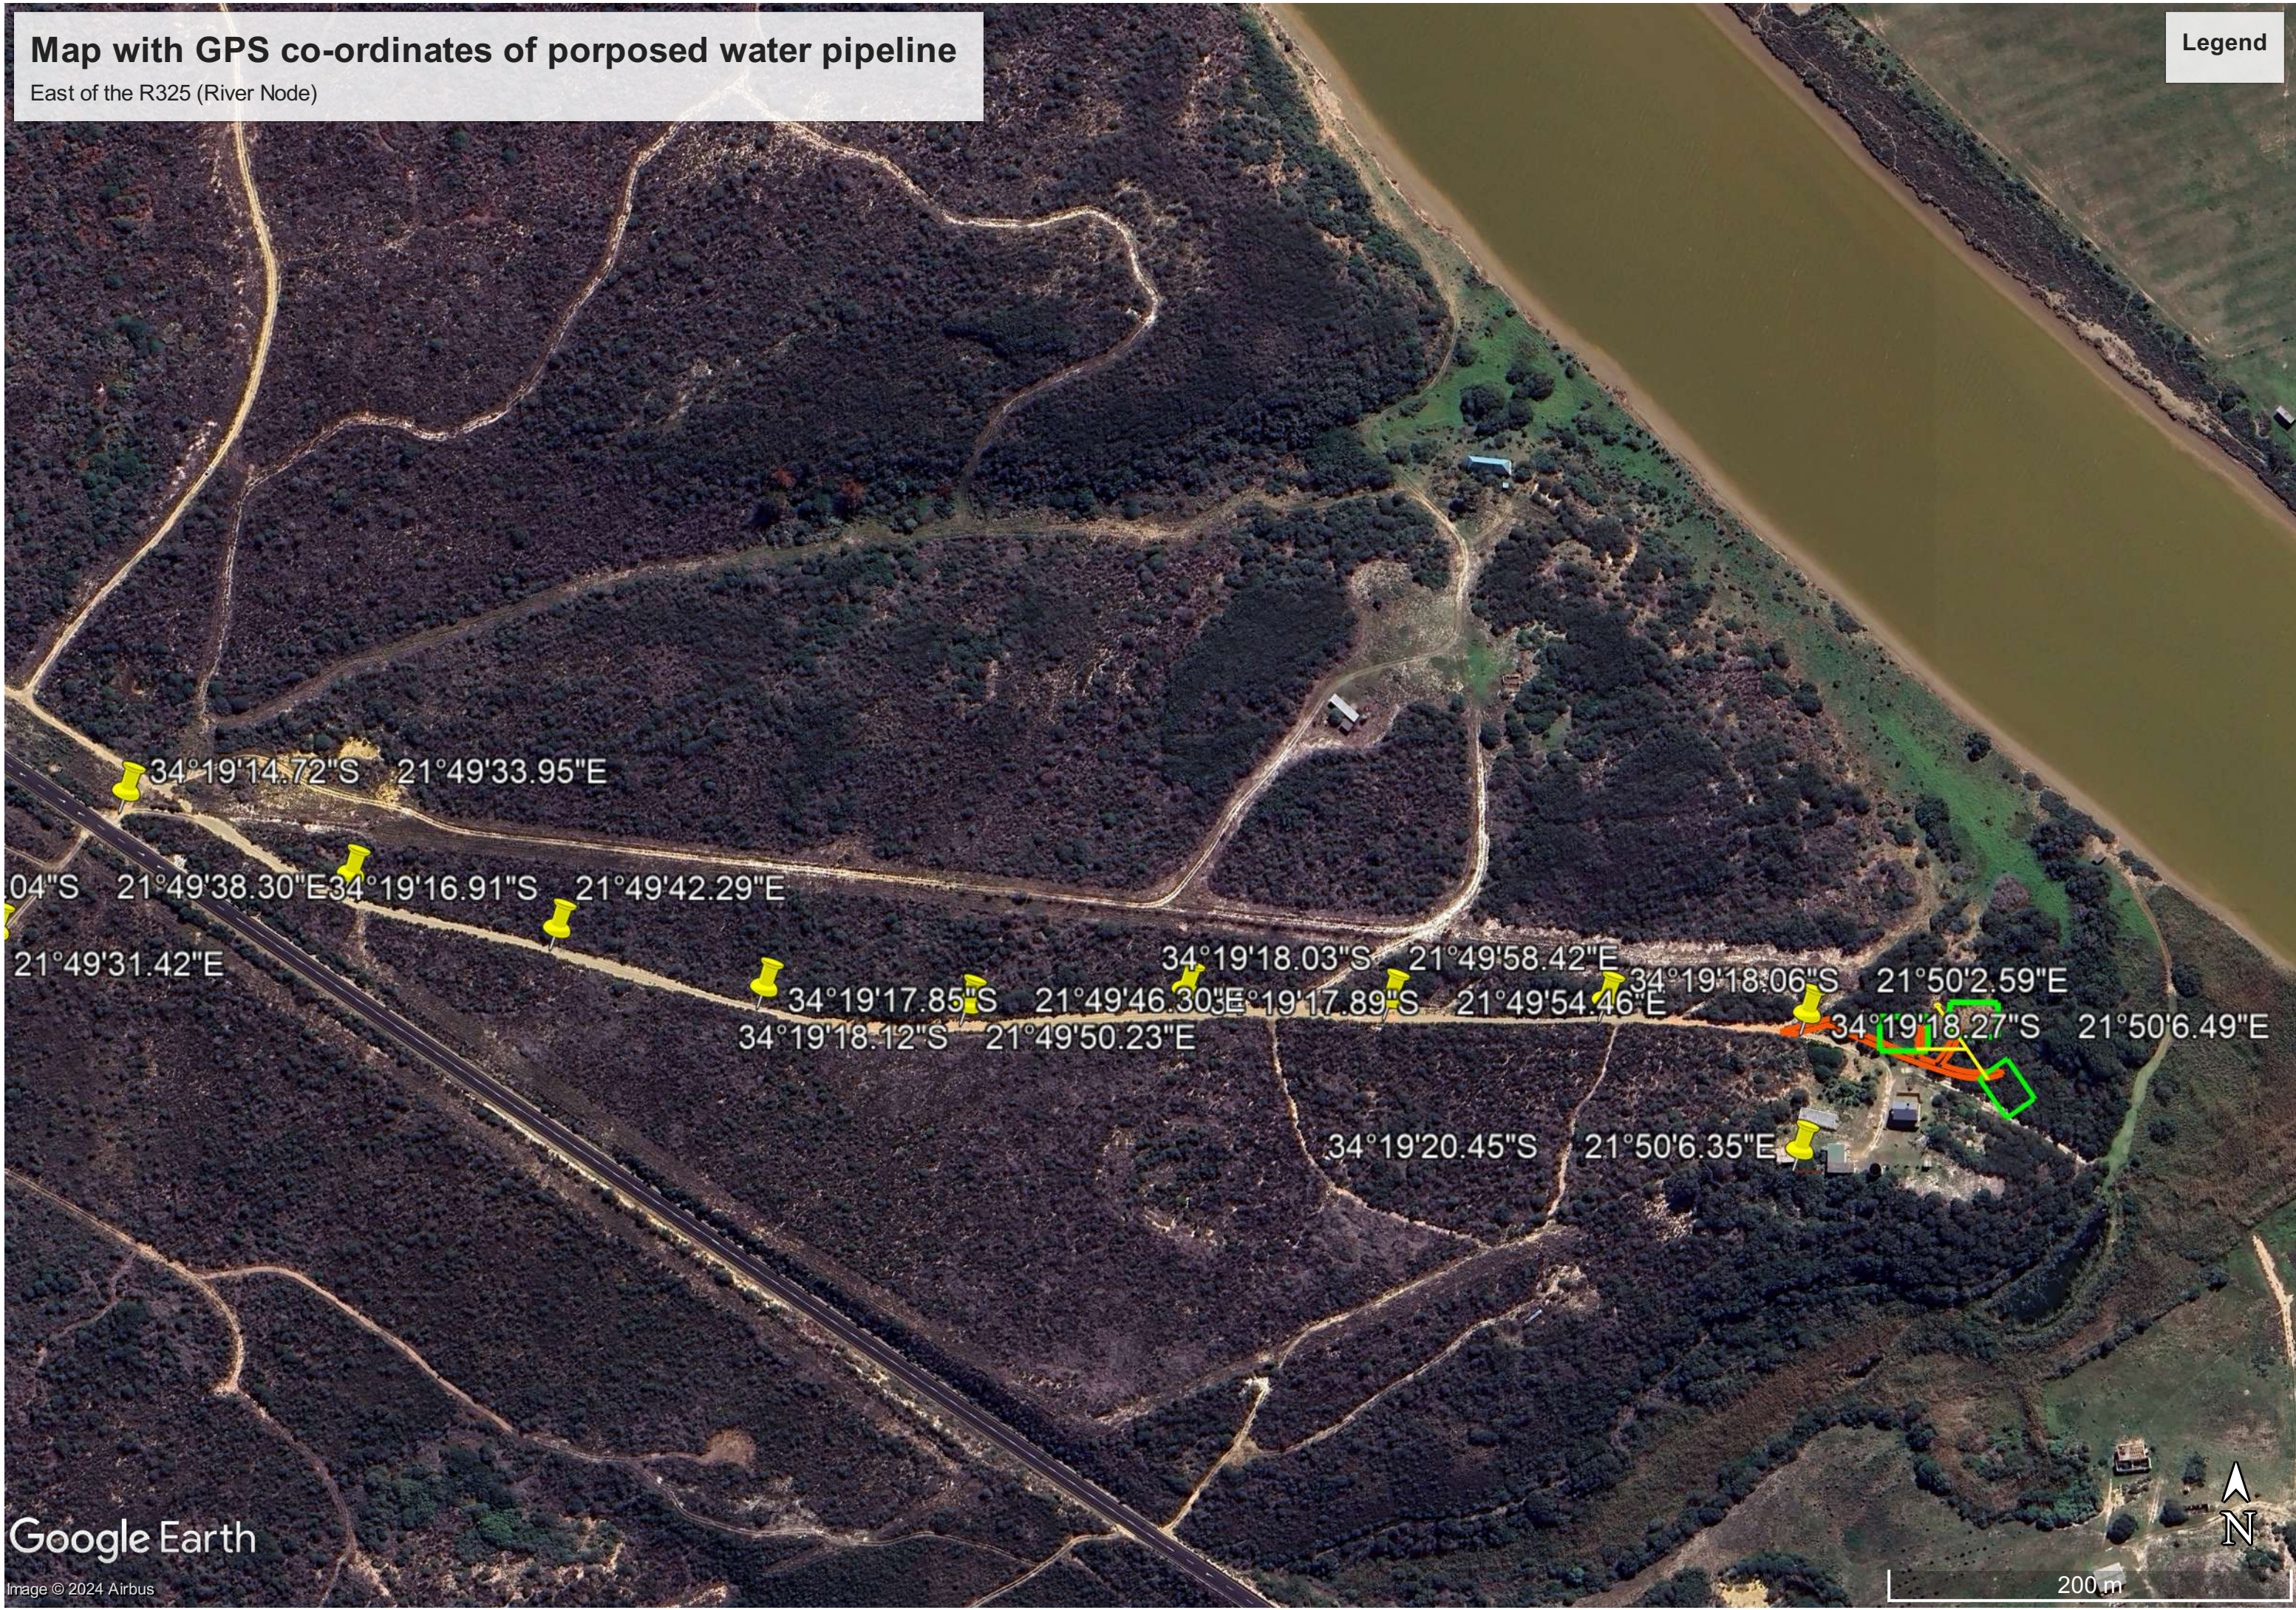

# Map with GPS co-ordinates of proposed water pipeline

East of the R325 (River Node)

Legend

# Map with GPS co-ordinates of porposed water pipeline

West of the R325 (Eucalyptus Node)

Legend

Google Earth

Image © 2024 Airbus

300 m