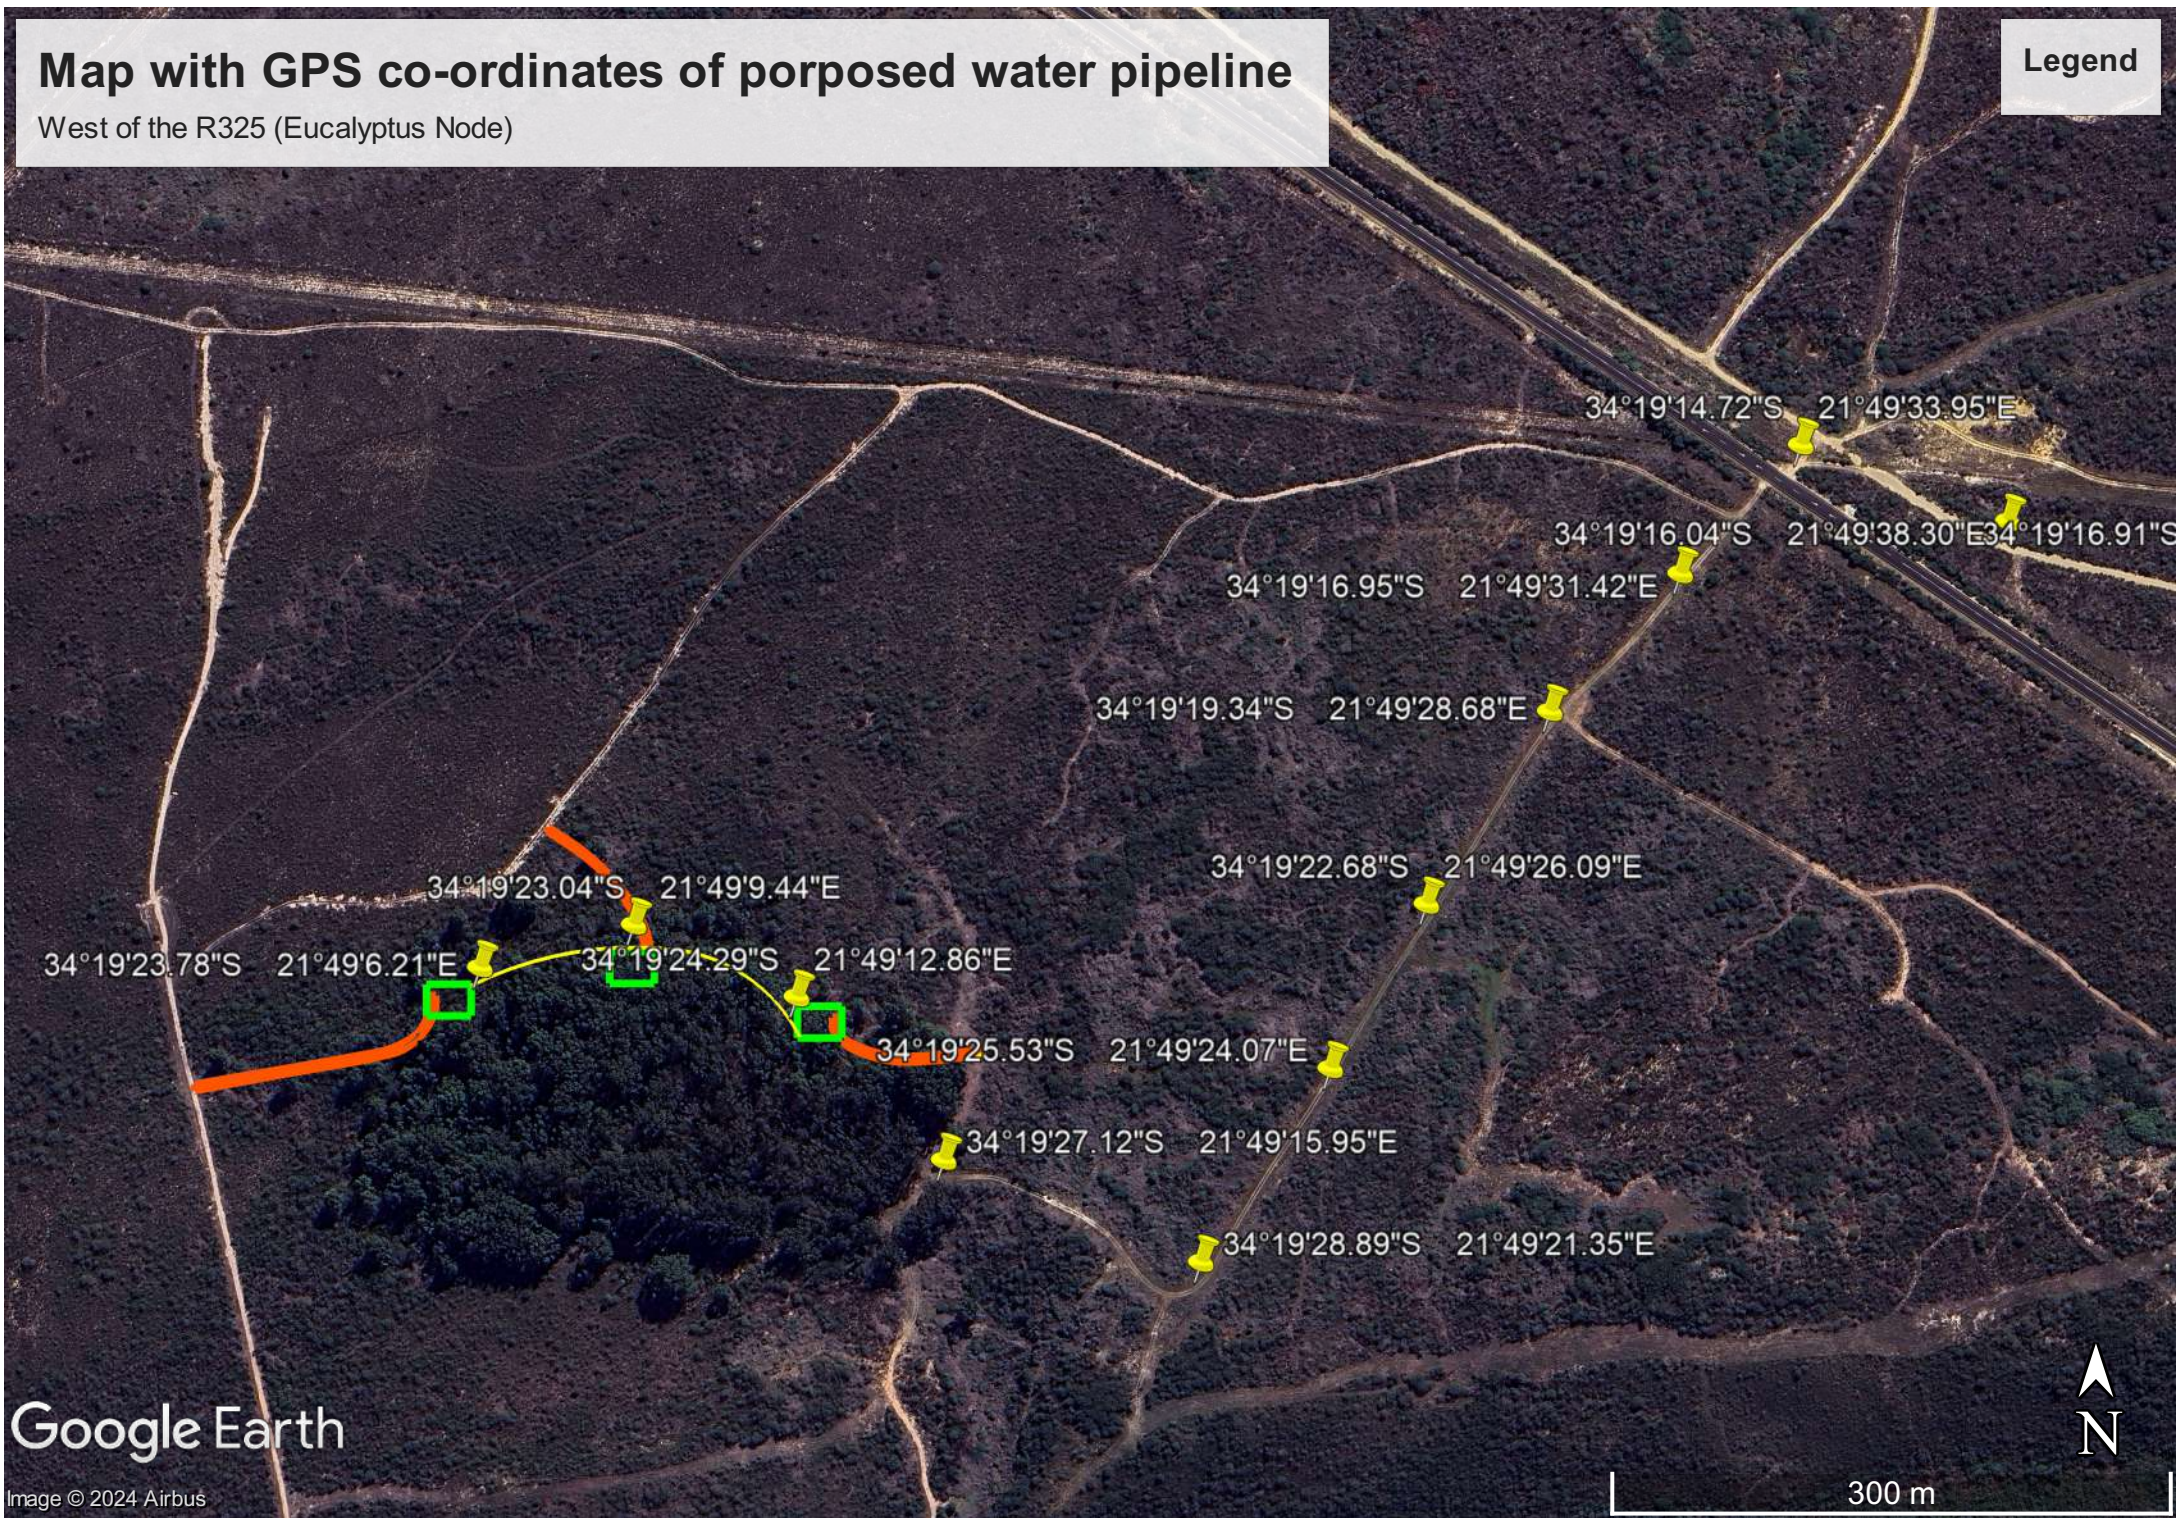

# Map with GPS co-ordinates of proposed water pipeline

East of the R325 (River Node)

Legend

# Map with GPS co-ordinates of porposed water pipeline

West of the R325 (Eucalyptus Node)

Legend

Google Earth

Image © 2024 Airbus

300 m