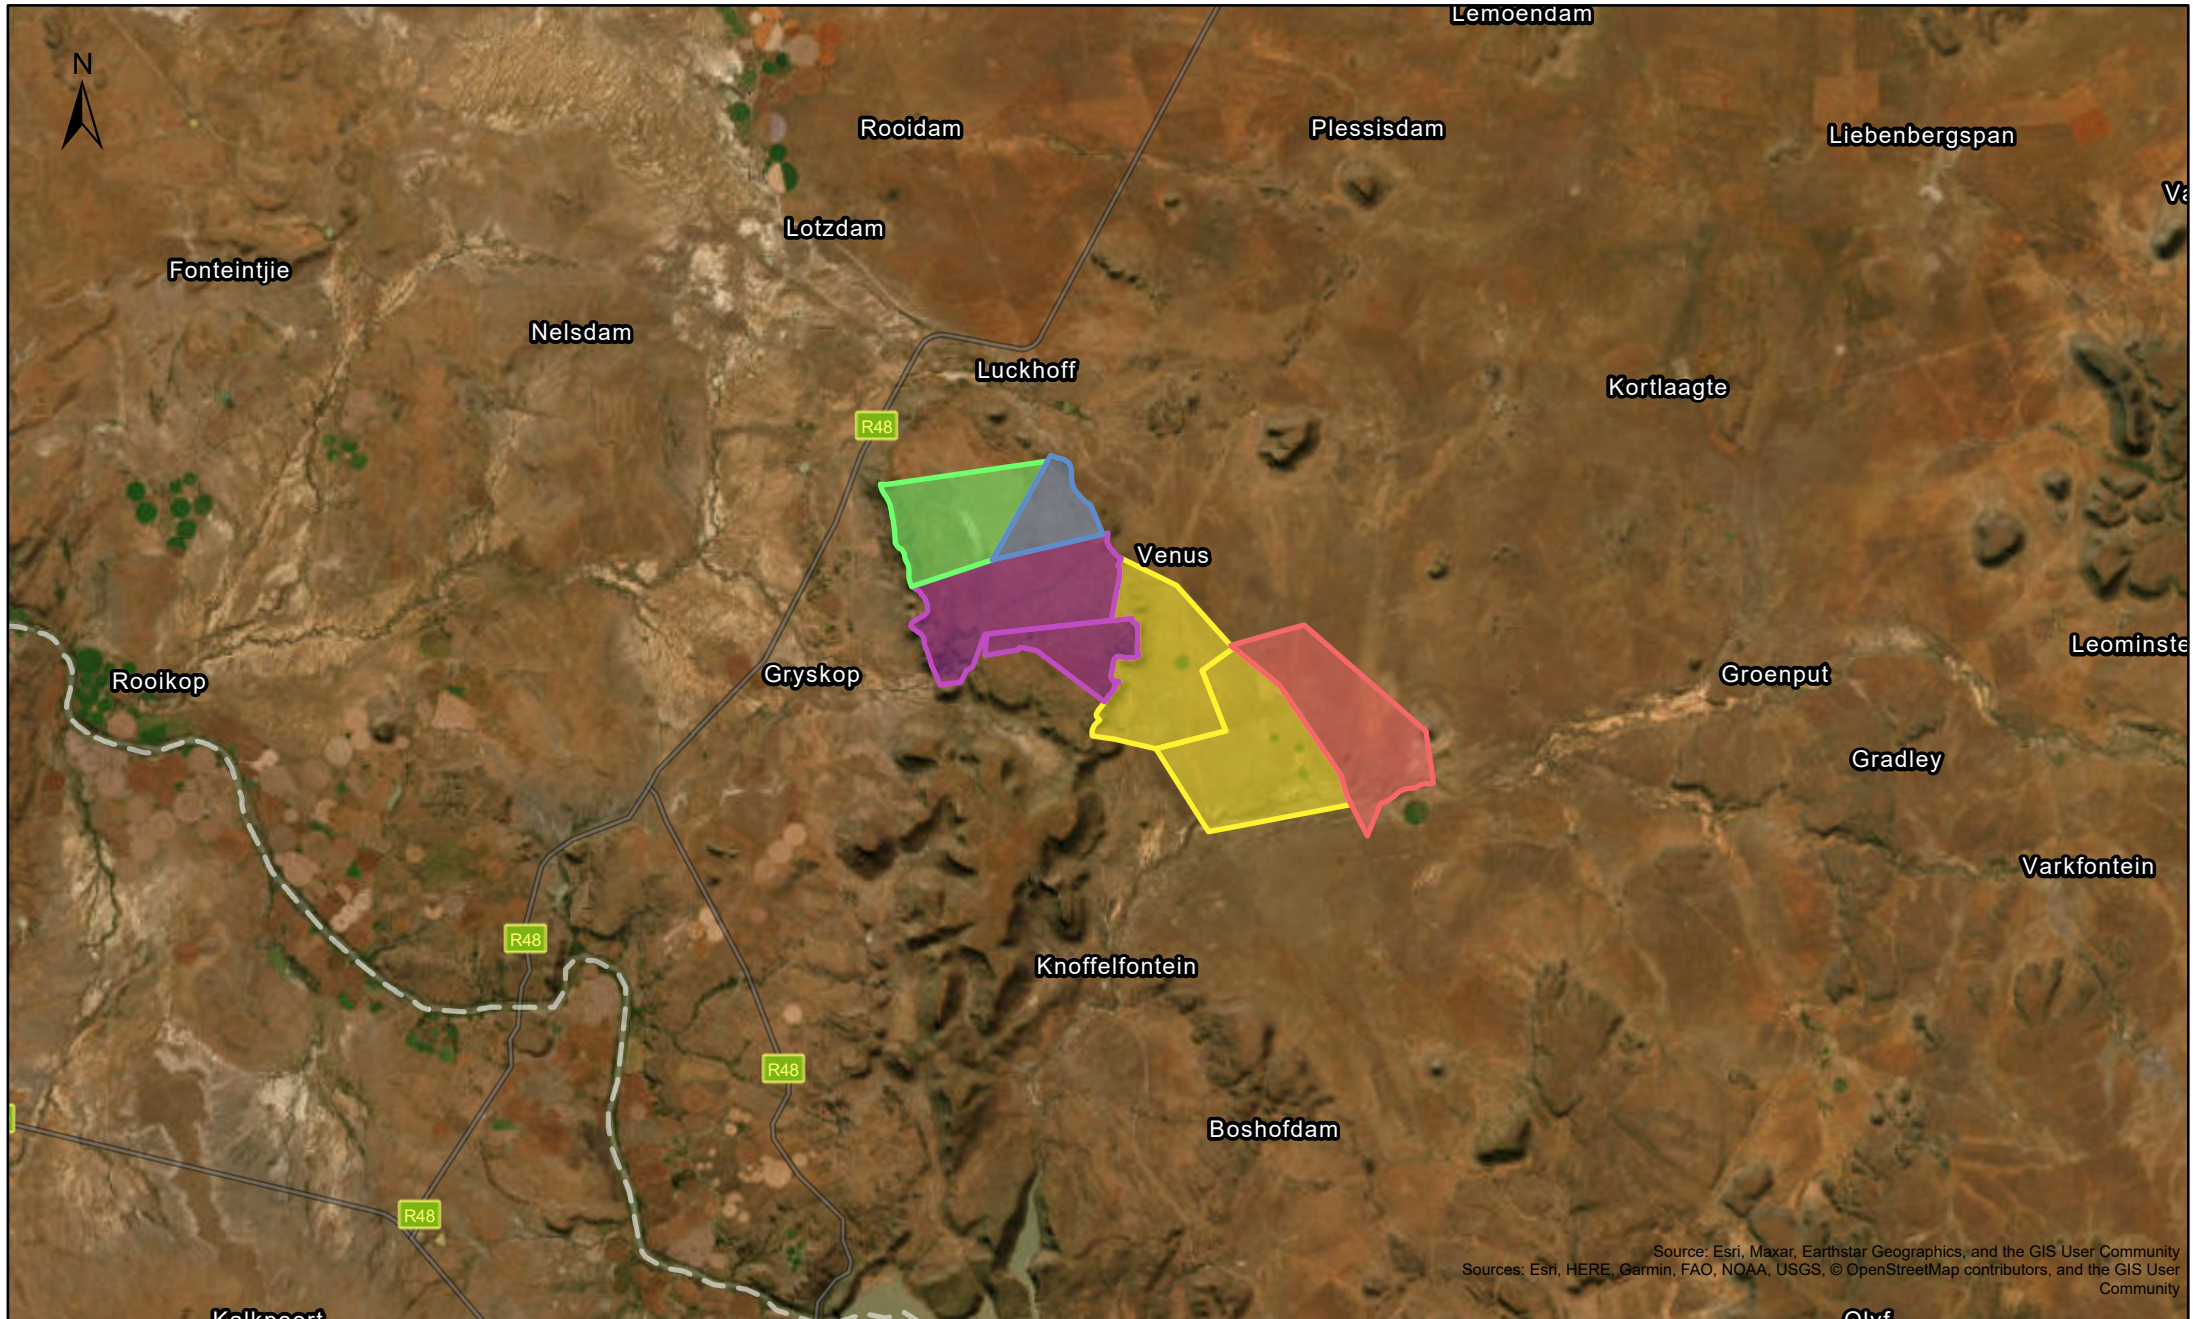

Locality Map 1:250000

Source: Esri, Maxar, Earthstar Geographics, and the GIS User Community
Sources: Esri, HERE, Garmin, FAO, NOAA, USGS, © OpenStreetMap contributors, and the GIS User Community

Date created: 2023/11/20

Vanderkloof PV and BESS

Cumulative Map

Google Earth

Image Landsat / Copernicus

60 km