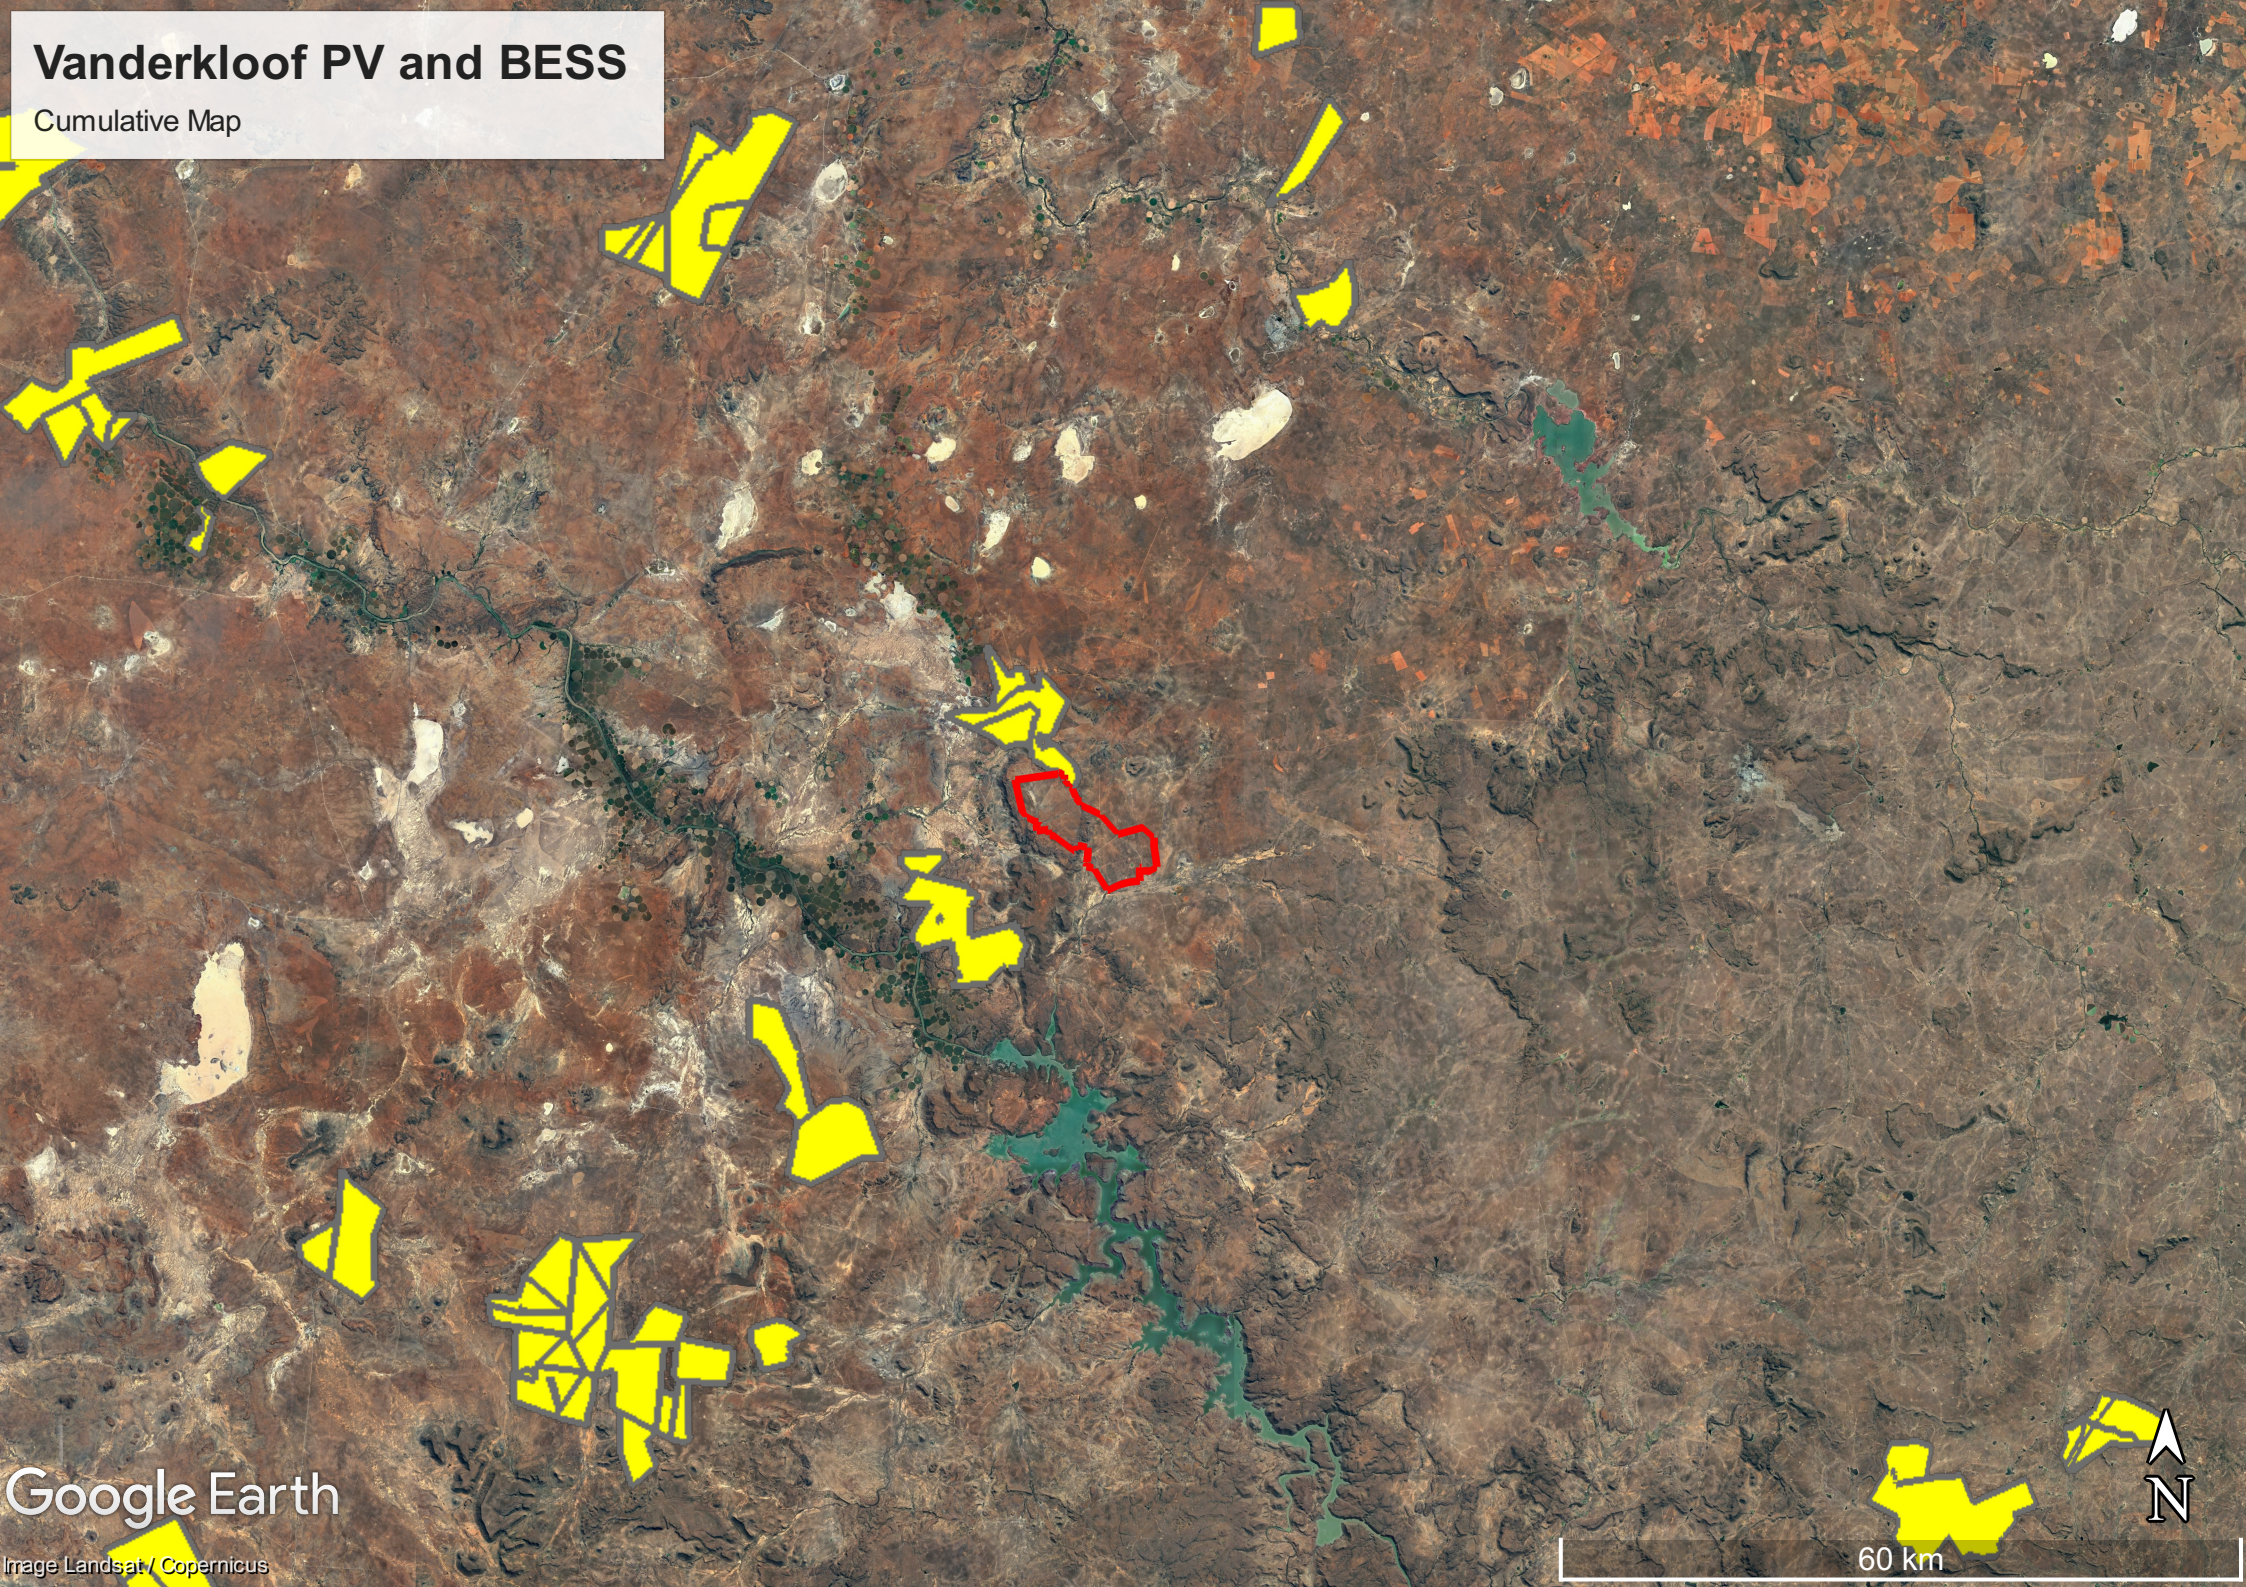

Locality Map 1:250000

Source: Esri, Maxar, Earthstar Geographics, and the GIS User Community
Sources: Esri, HERE, Garmin, FAO, NOAA, USGS, © OpenStreetMap contributors, and the GIS User Community

Date created: 2023/11/20

Vanderkloof PV and BESS

Cumulative Map

Google Earth

Image Landsat / Copernicus

60 km