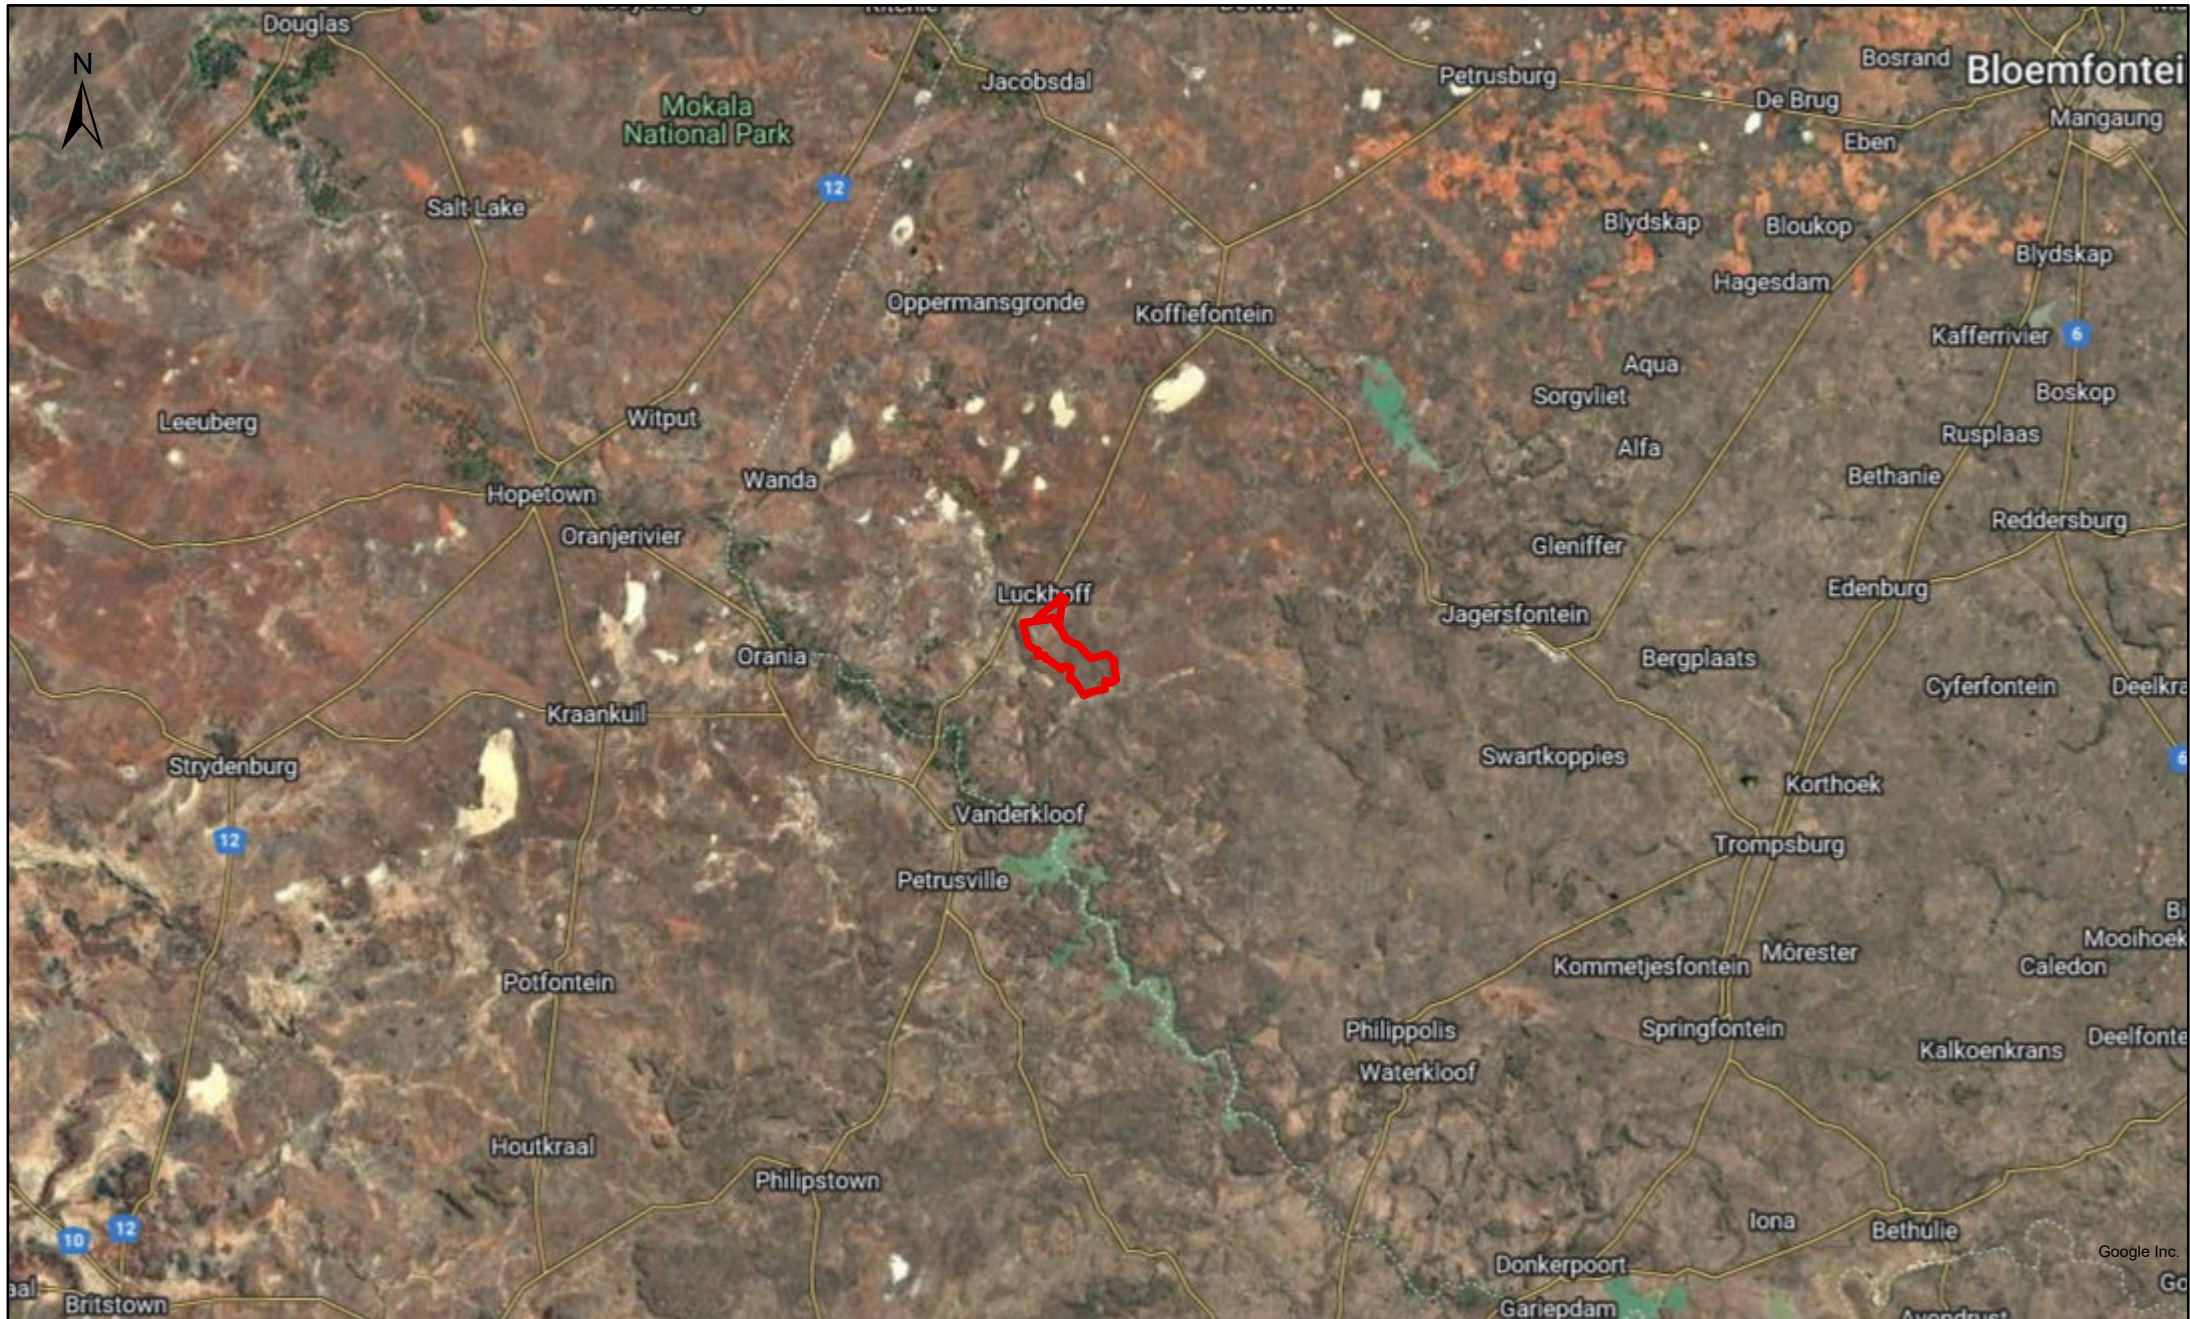

Locality Map of Vanderkloof PV and BESS Study Site

Date created: 2024/10/30

Topographical Map of Vanderkloof PV and BESS Study Site

Date created: 2024/10/30