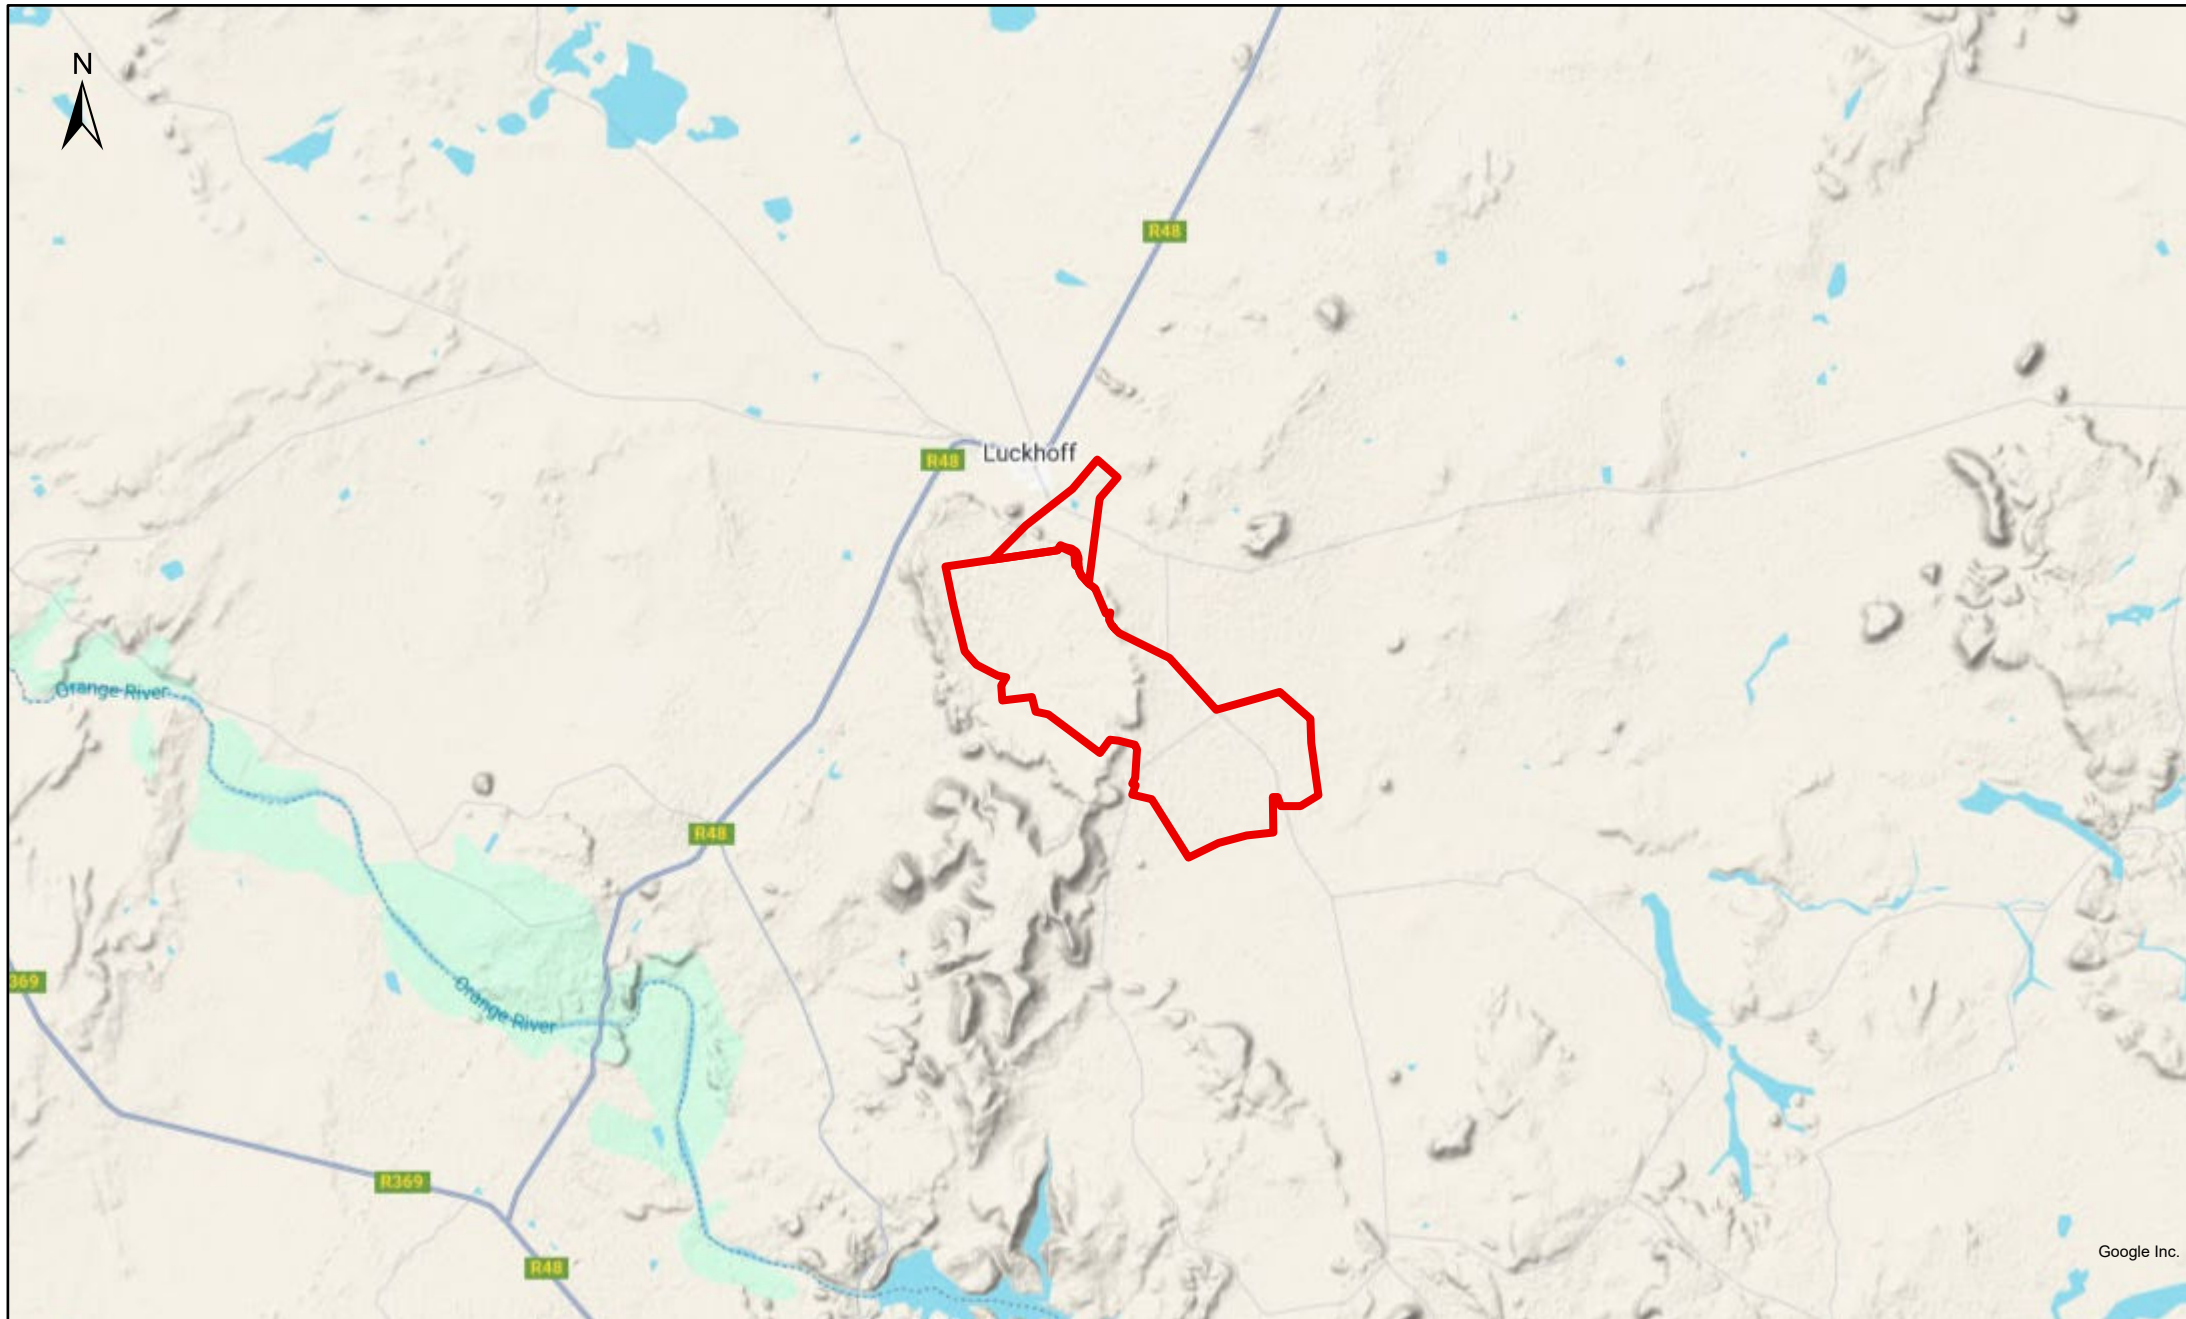

Locality Map of Vanderkloof PV and BESS Study Site

Date created: 2024/10/30

Topographical Map of Vanderkloof PV and BESS Study Site

Date created: 2024/10/30