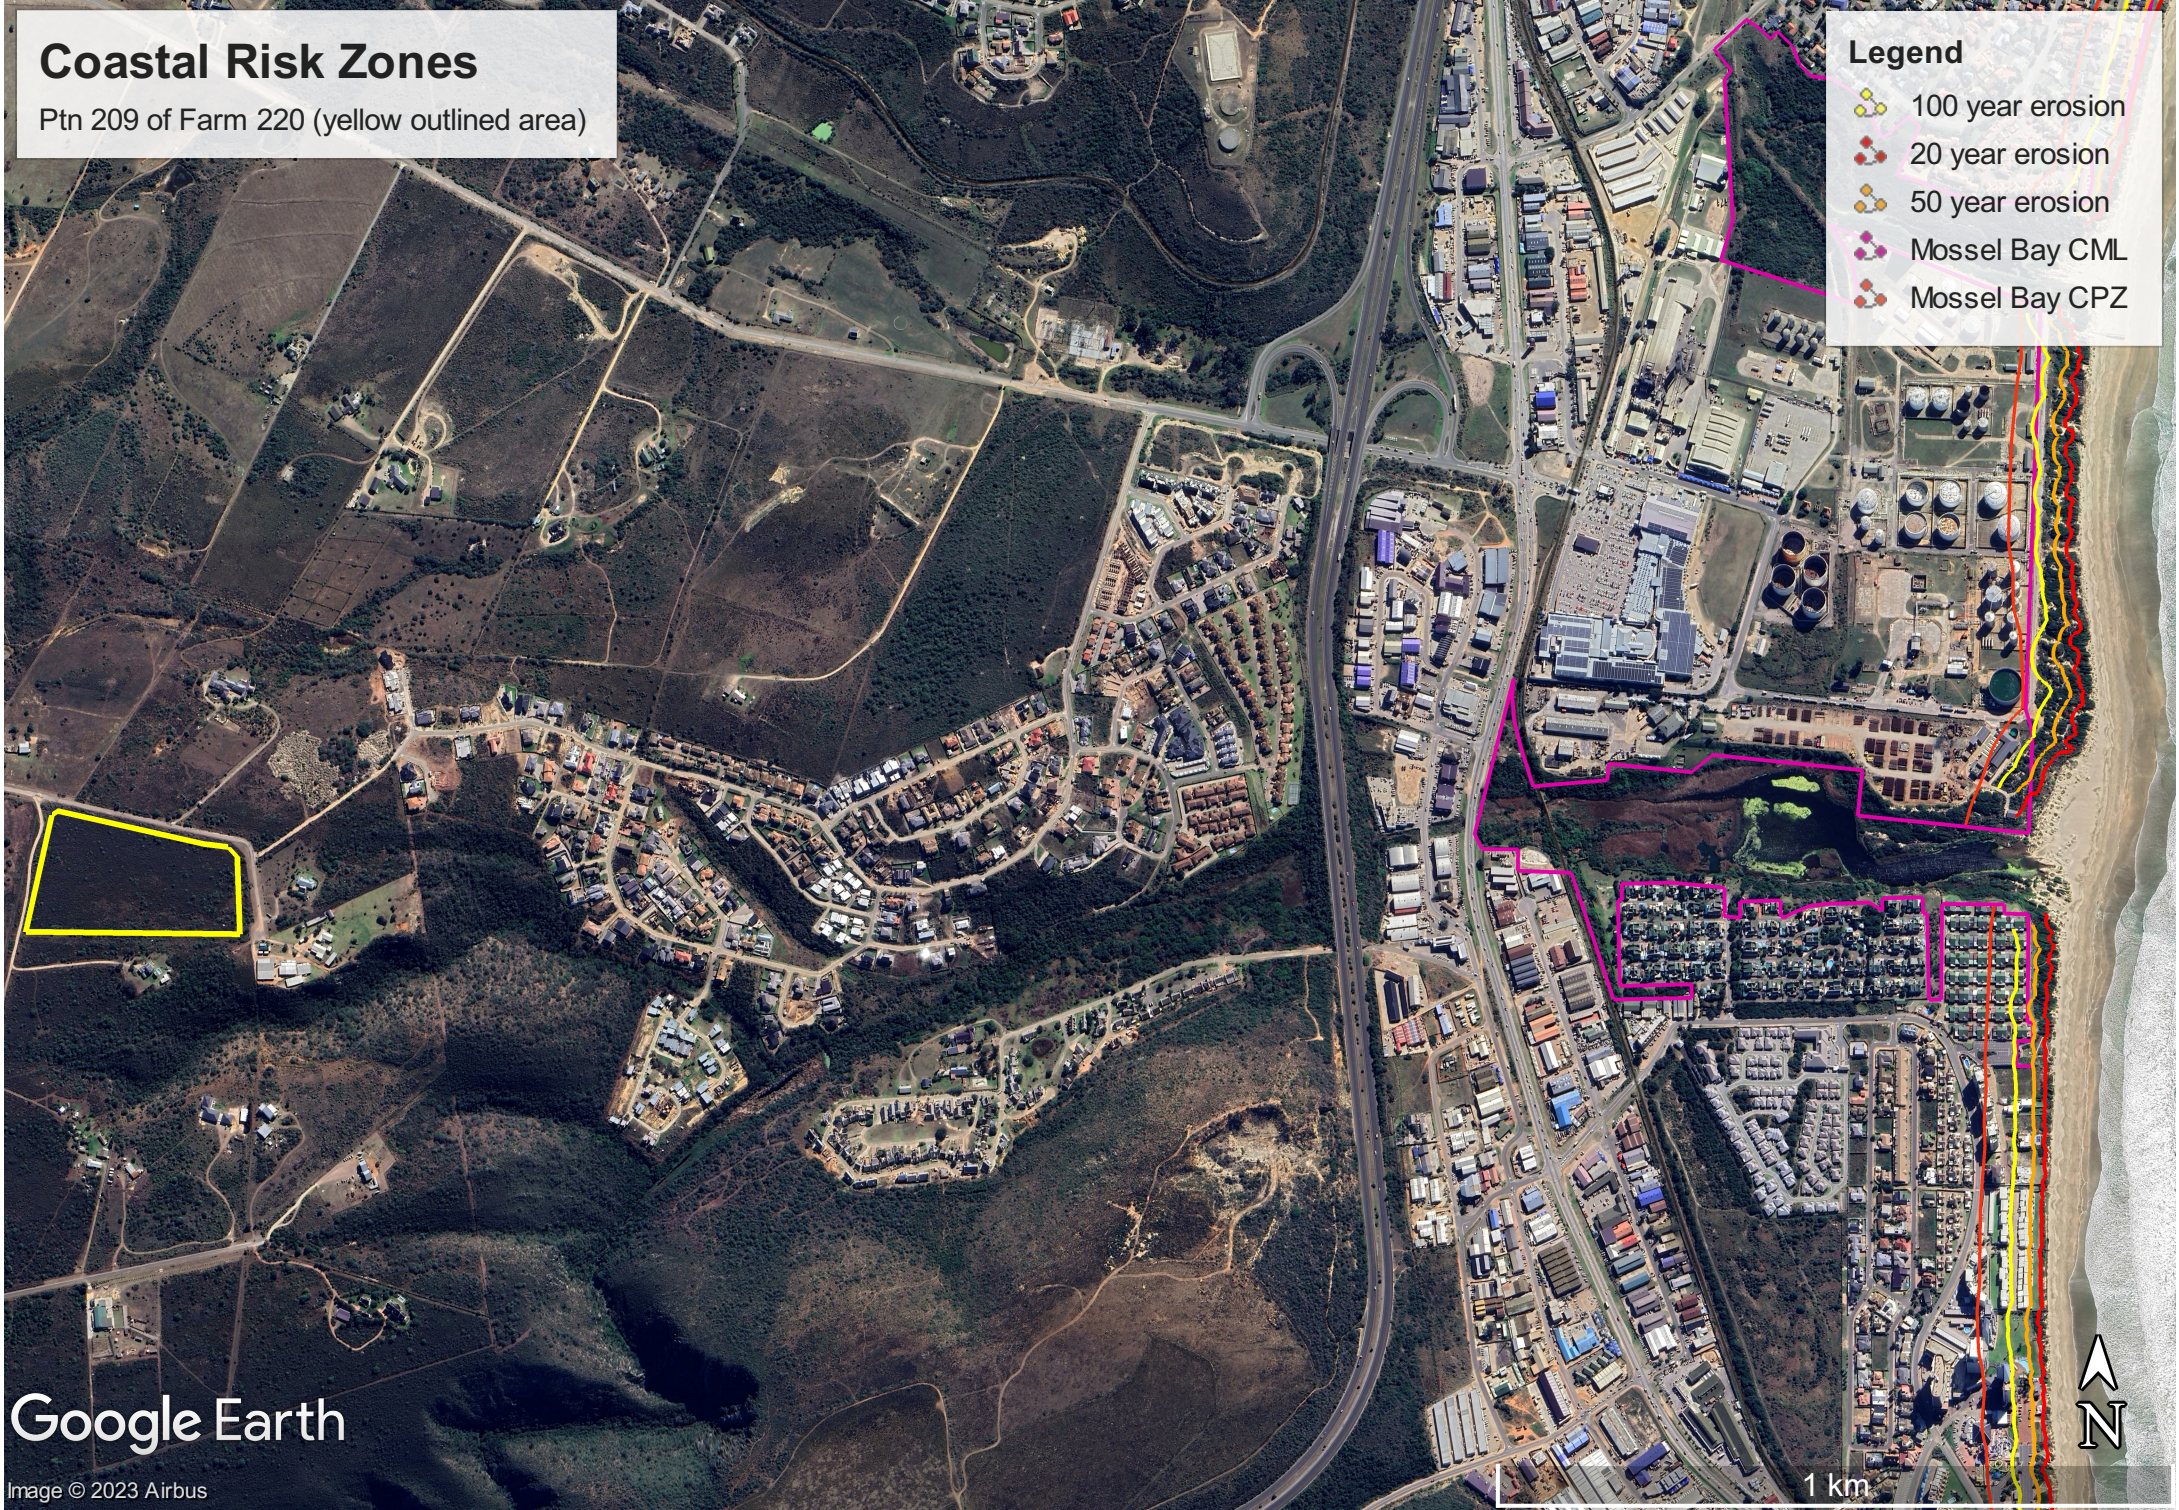

Coastal Risk Zones

Ptn 209 of Farm 220 (yellow outlined area)

Legend

- 100 year erosion
- 20 year erosion
- 50 year erosion
- Mossel Bay CML
- Mossel Bay CPZ

Google Earth

Image © 2023 Airbus

1 km