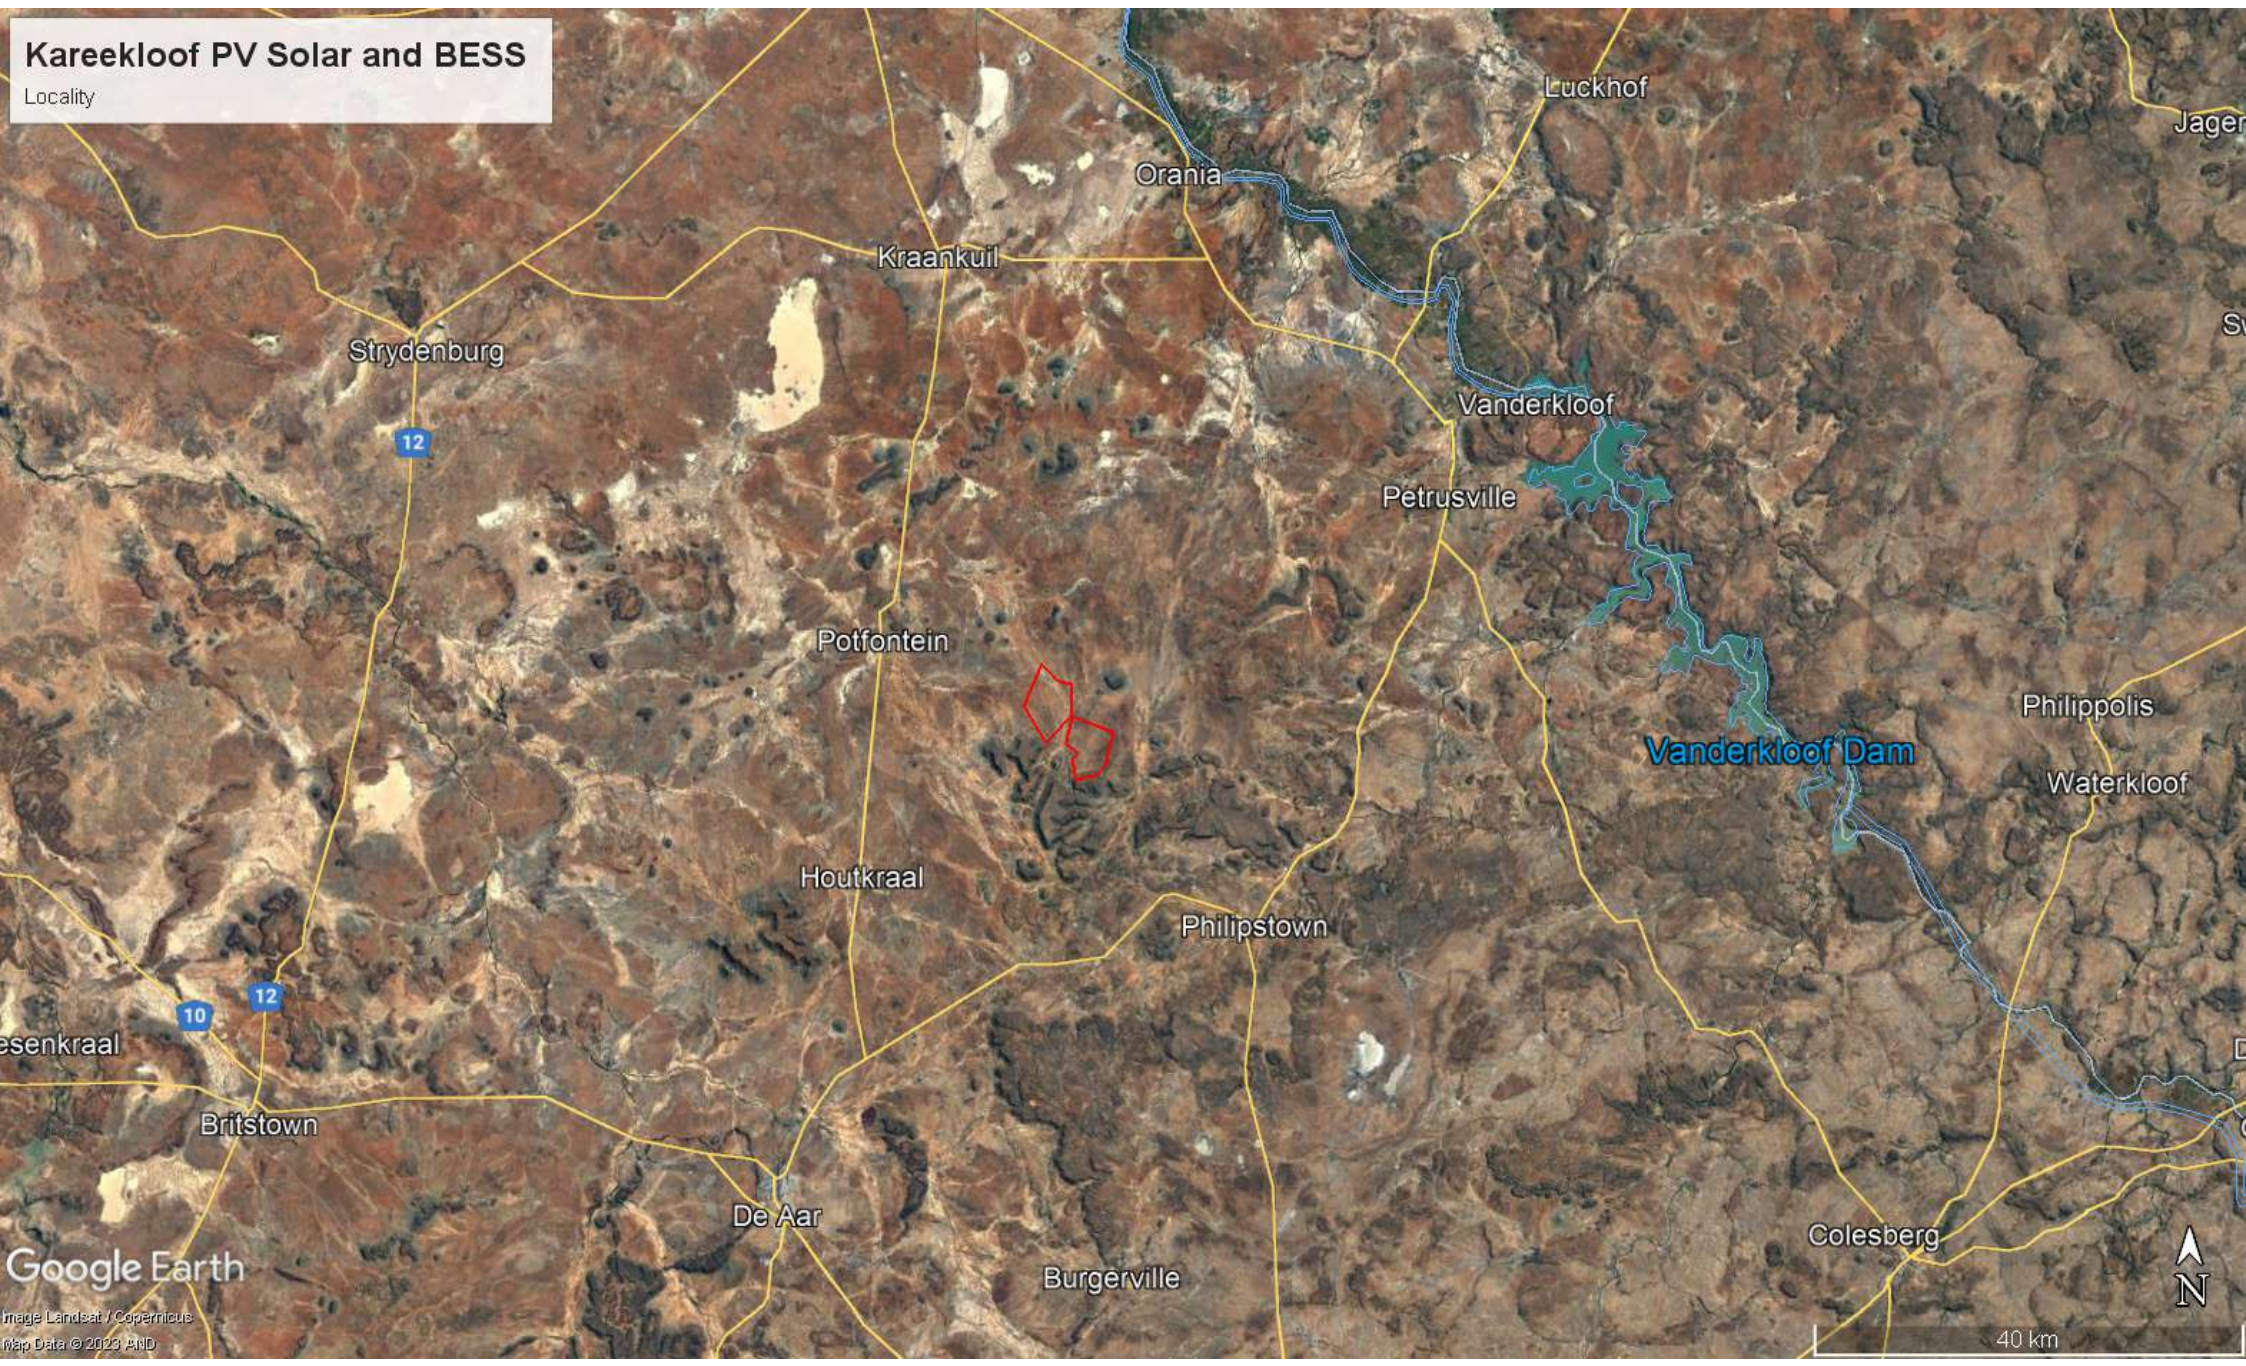

Kareekloof PV Solar and BESS

Locality

Google Earth

Image Landsat / Copernicus
Map Data © 2023, AND

40 km