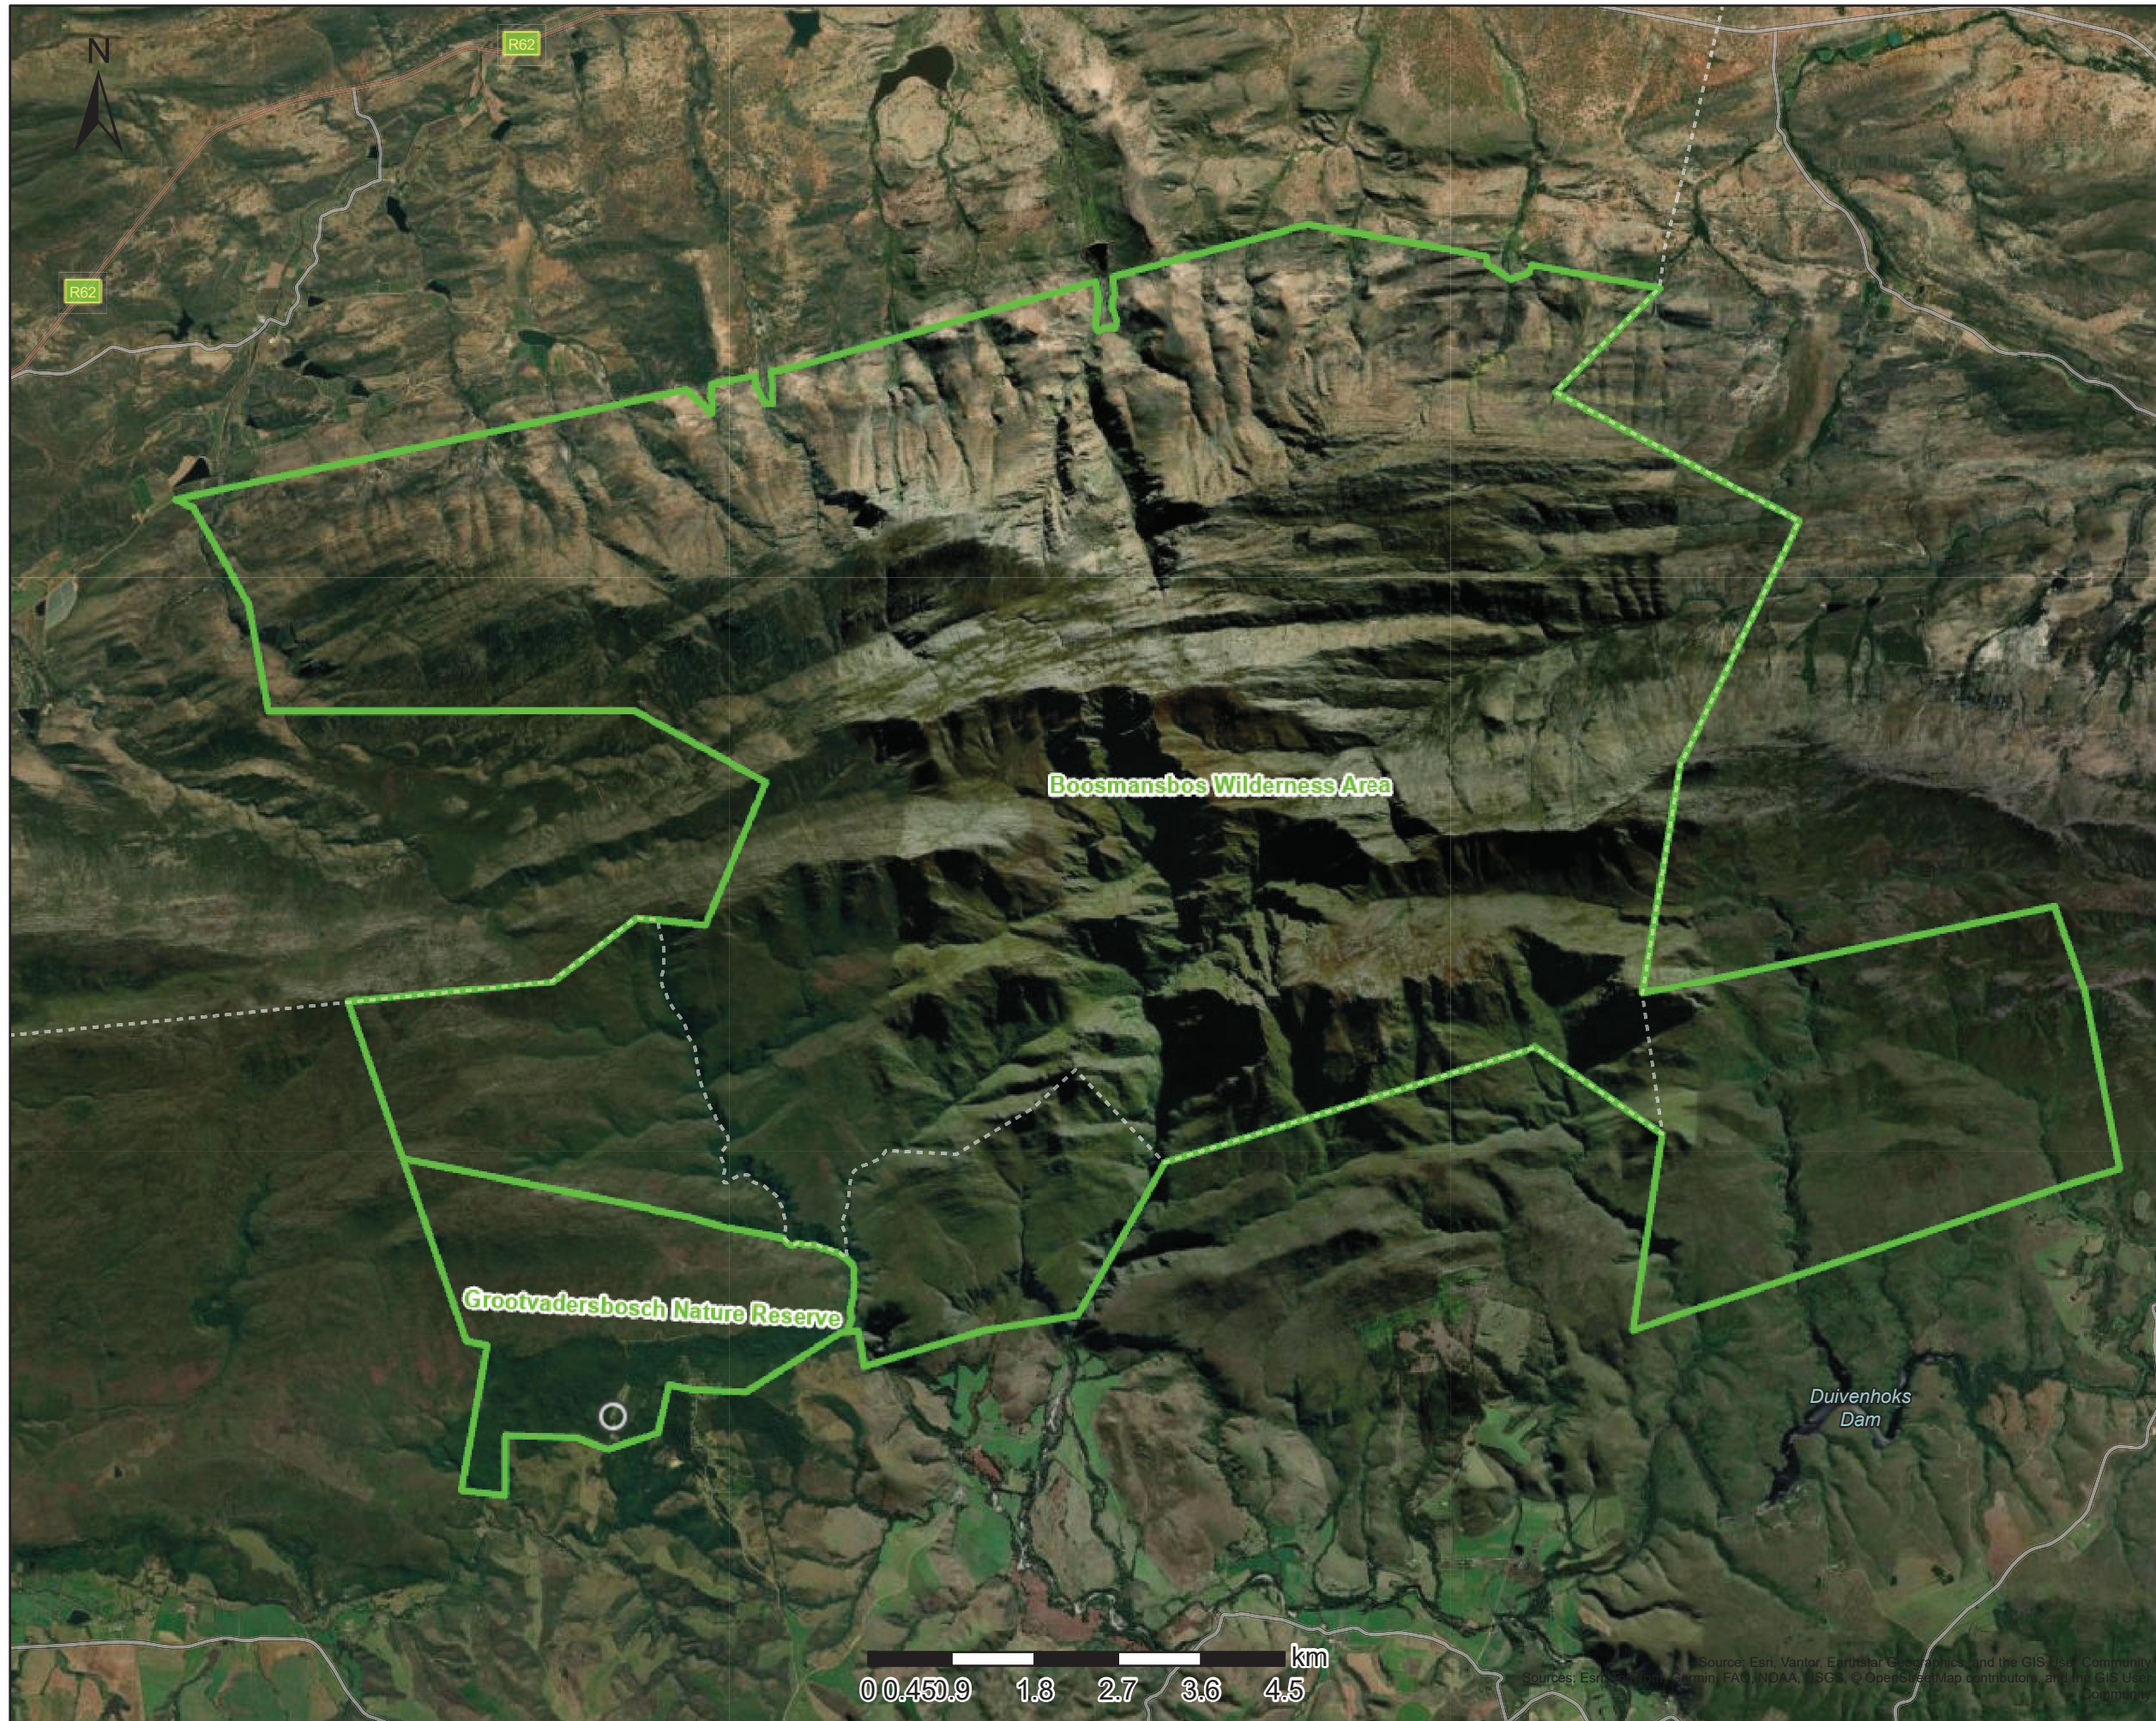

Grootvadersbosch & Boosmansbos

Legend

 CapeNature Reserves

Map Center: Lon: 20°52'10.1"E
Lat: 33°56'6.3"S

Scale: 1:84,355

Date created: 2026/04/16